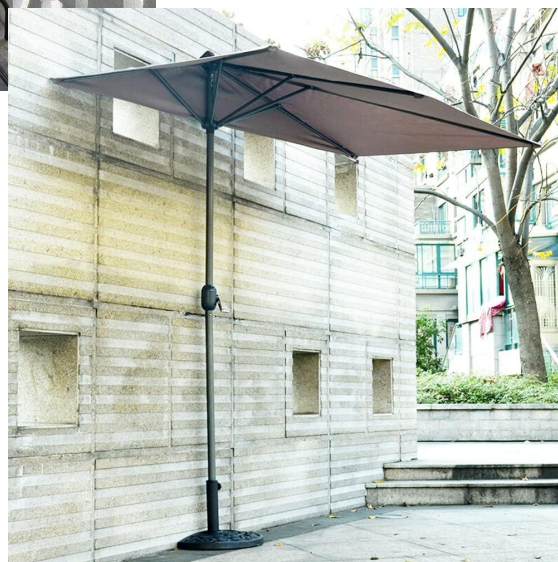

Market Umbrellas

Details

Specification

- Size: 2.3m/2.7m/3m
- Pole: 38mm
- Ribs: 6ribs or 8ribs, 12*18mm
- Tilt: with or without
- Fabric: 160g/180g polyester

Market Umbrellas

Details

Specification

- Size: 2.7m/3m
- Pole: 38mm
- Ribs: 6ribs or 8ribs, 12*18mm
- LED: Each rib has 4pcs solar led lights,
- Fabric: 180g polyester

Market Umbrellas

Round

Square

Details

Specification

- Size: 2.7m/3m
- Pole: 38mm
- Ribs: 6ribs or 8ribs, 12*18mm
- LED: Each rib has 4pcs solar led lights,
- Fabric: 180g polyester

Market Umbrellas

LED lights

LED strips

Details

Specification

- Size: 2.7m/3m
- Pole: 38mm
- Ribs: 8ribs, 12*18mm
- LED: NO light or Each rib has 4pcs solar led lights or with 8pcs led strips,
- Fabric: 180g polyester

Market Umbrellas

Details

Specification

- Size: 1.8*1.3M
- Top upright pole: steel ϕ 28MM,
- Bottom pole: steel ϕ 32MM,
- Center pole: steel ϕ 28MM,
- Fabric: 180g polyester

Double Sided

Details

Specification

- Size: 2.7x4.6M
- Center pole: steel 48MM,
- Ribs:12K, steel 12*18MM,
- LED: NO light or Each rib has 3pcs solar led lights,
- Fabric: 180g polyester