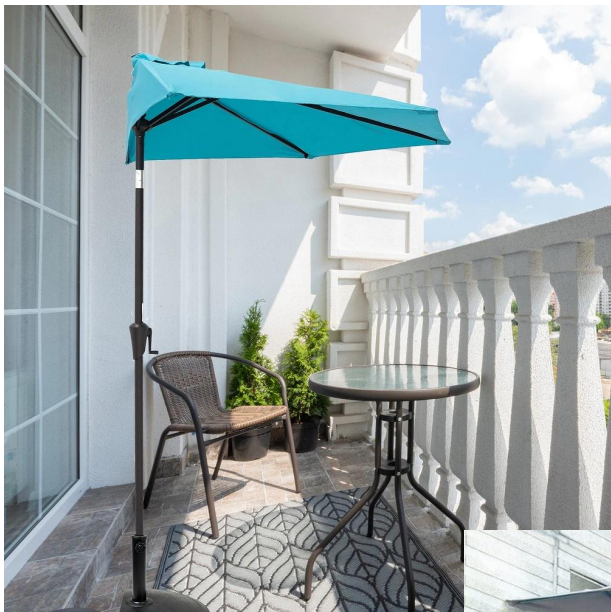

Market Umbrellas

Details

Specification

- Size: 2.3m/2.7m/3m
- Pole: 38mm
- Ribs: 6ribs or 8ribs, 12*18mm
- Tilt: with or without
- Fabric: 160g/180g polyester

Market Umbrellas

Details

Specification

- Size: 2.7m/3m
- Pole: 38mm
- Ribs: 6ribs or 8ribs, 12*18mm
- LED: Each rib has 4pcs solar led lights,
- Fabric: 180g polyester

Market Umbrellas

Round

Square

Details

Specification

- Size: 2.7m/3m
- Pole: 38mm
- Ribs: 6ribs or 8ribs, 12*18mm
- LED: Each rib has 4pcs solar led lights,
- Fabric: 180g polyester

Market Umbrellas

LED lights

Details

Specification

- Size: 1.8*1.3M
- Top upright pole: steel ϕ 28MM,
- Bottom pole: steel ϕ 32MM,
- Center pole: steel ϕ 28MM,
- Fabric: 180g polyester

Double Sided

Details

Specification

- Size: 2.7x4.6M
- Center pole: steel 48MM,
- Ribs:12K, steel 12*18MM,
- LED: NO light or Each rib has 3pcs solar led lights,
- Fabric: 180g polyester