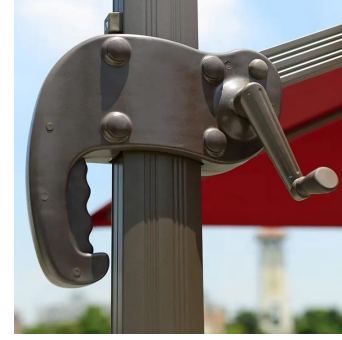

Details

Specification

- Size: 2.5m/3m
- Aluminum tube: 53*77MM
- Ribs: 8K,aluminum 14*24MM
- Fabric: 230g polyester
- 360 degree plate rotating base with feet