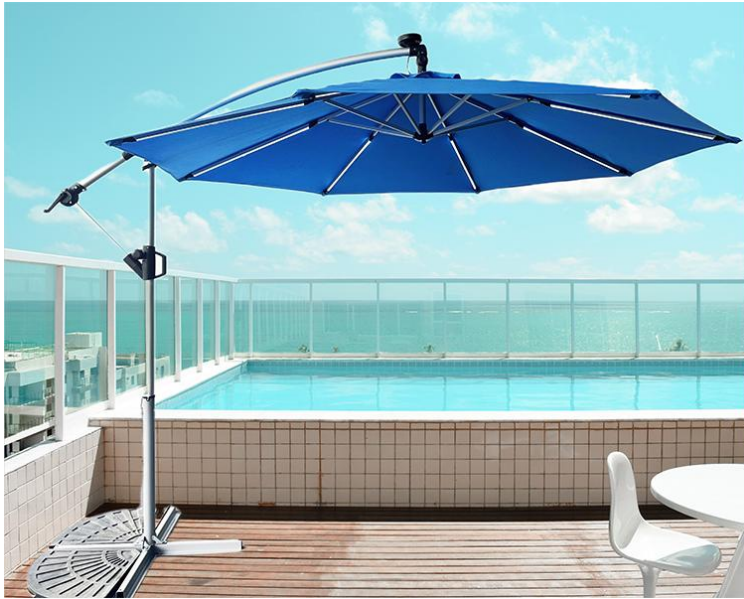

Offset Umbrellas

CHENLANG

NEW

*Aluminum
oxidation*