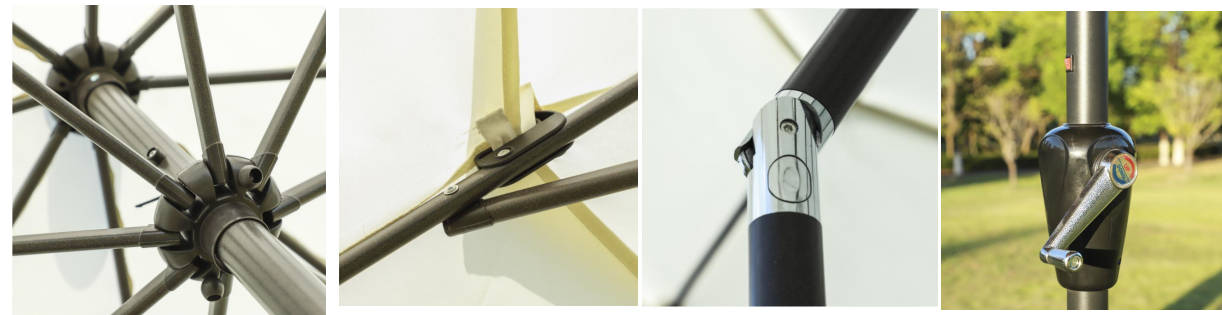

Market Umbrellas

Round

Square

Details

Specification

- Size: 2.7m/3m
- Pole: 38mm
- Ribs: 6ribs or 8ribs, 12*18mm
- LED: Each rib has 4pcs solar led lights,
- Fabric: 180g polyester

Market Umbrellas

LED lights

LED strips

Details

Specification

- Size: 2.7m/3m
- Pole: 38mm
- Ribs: 8ribs, 12*18mm
- LED: NO light or Each rib has 4pcs solar led lights or with 8pcs led strips,
- Fabric: 180g polyester

Market Umbrellas

Details

Specification

- Size: 1.8*1.3M
- Top upright pole: steel ϕ 28MM,
- Bottom pole: steel ϕ 32MM,
- Center pole: steel ϕ 28MM,
- Fabric: 180g polyester

Double Sided

Details

Specification

- Size: 2.7x4.6M
- Center pole: steel 48MM,
- Ribs:12K, steel 12*18MM,
- LED: NO light or Each rib has 3pcs solar led lights,
- Fabric: 180g polyester

LED lights

Offset Umbrellas

Details

Specification

- Size: 2.7m/3m
- Side pole: steel 48MM,
- Hanging tube(2pcs): steel 42MM
- Ribs: 8K, steel 12*18MM,
- Fabric: 180g polyester

Offset Umbrellas

CHENLANG

NEW