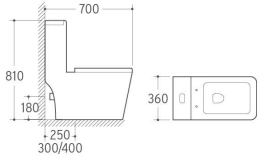

8212
Washdown/Siphonic One-piece Toilet
Size: 700x360x810mm
P-trap: 180mm Roughing-in
S-trap: 250/300/400mm Roughing-in