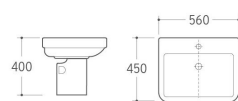

Wall-hung Basin
Size: 560x450x400mm
Wall-hung installation

WB-037