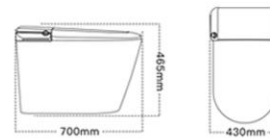

Special	Automatic flush Flush during power failure
Standard	Female cleaning Hip cleaning Mobile cleaning Massage cleaning A key to stop Spray regulation Seat heating Drying from heater Wind temperature regulation Water temperature regulation Water-pressure adjust glaze washing
Others	Knob operation key Self-cleaning nozzle Heated water instantly Seat induction Leakage protection Energy province electricity Double filtration Automatic deodorization Power Memory
Performance	LED indicating screen Mute slow down Night light 12V safety voltage Smart cleaning glaze Flame retardant material Remote control