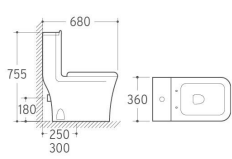

8214
Washdown/Siphonic One-piece Toilet
Size: 680x360x755mm
P-trap: 180mm Roughing-in
S-trap: 250/300mm Roughing-in