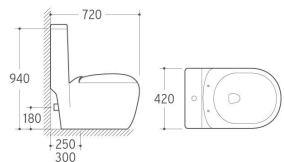

8221
Washdown One-piece Toilet Toilet
Size: 680x370x840mm
P-trap: 180mm Roughing-in
S-trap: 250/300mm Roughing-in

WB-052
Wall-hung Basin
Size: 520x440x380mm
Wall-hung installation

021
Bidet
Size: 560x375x380mm
Fixing to wall with back

8206
Washdown/Siphonic One-piece Toilet
Size: 685x365x840mm
P-trap: 180mm Roughing-in
S-trap: 250/300mm Roughing-in

G-011
Pedestal Basin
Size: 515x445x850mm
Fixing to wall with back

WB-031
Wall-hung Basin
Size: 510x420x370mm
Wall-hung installation

8287
Washdown One-piece Toilet
Size: 720x420x940mm
P-trap: 180mm Roughing-in
S-trap: 250/300mm Roughing-in

G-004
Pedestal Basin
Size: 490x500x840mm
Fixing to wall with back

WH-001
Wall-hung Toilet
Size: 590x340x405mm
Outlet diameter: 100mm
Back against the wall to install

8213
Washdown/Siphonic One-piece Toilet
Size: 680x370x840mm
P-trap: 180mm Roughing-in
S-trap: 250/300mm Roughing-in

3024
Pedestal Basin
Size: 600x460x840mm
Fixing to wall with back

WB-027
Wall-hung Basin
Size: 600x460x500mm
Wall-hung installation