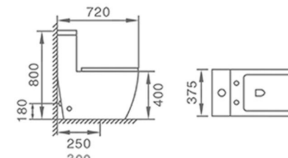

8207
Washdown One-piece Toilet
Size: 720x375x800mm
P-trap: 180mm Roughing-in
S-trap: 250/300mm Roughing-in