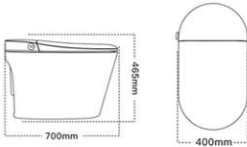

Special	Automatic flush Flush during power failure
Standard	Female cleaning Hip cleaning Mobile cleaning Massage cleaning A key to stop Spray regulation Seat heating Drying from heater Wind temperature regulation Water temperature regulation Water-pressure adjust glaze washing
Others	Knob operation key Self-cleaning nozzle Heated water instantly Seat induction Leakage protection Energy province electricity Double filtration Automatic deodorization Power Memory
Performance	LED indicating screen Mute slow down Night light 12V safety voltage Smart cleaning glaze Flame retardant material Remote control