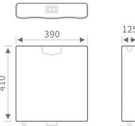

PT-802
Size: 370x110x382mm

PT-803
Size: 380x110x430mm

PT-804
Size: 380x110x430mm

PT-805
Size: 380x125x410mm

PT-806
Size: 395x130x380mm

PT-807
Size: 390x125x410mm

PT-808W
Size: 380x120x410mm

PT-808H
Size: 380x120x410mm