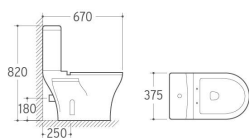

2008

Washdown Two-piece Toilet
Size: 670x375x820mm
P-trap: 180mm Roughing-in
S-trap: 250mm Roughing-in