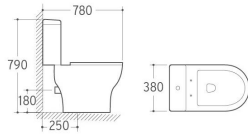

2021
Siphonic Two-piece Toilet
Size: 725x400x790mm
S-trap: 300mm Roughing-in

2020
Siphonic Two-piece Toilet
Size: 690x400x760mm
S-trap: 300mm Roughing-in

2011

Washdown Two-piece Toilet
 Size: 780x380x790mm
 P-trap: 180mm Roughing-in
 S-trap: 250mm Roughing-in