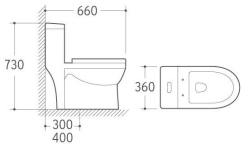

816
Siphonic One-piece Toilet
Size: 705x350x605mm
S-trap: 300/400mm Roughing-in