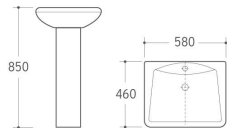

2007

Washdown Two-piece Toilet
 Size: 710x390x765mm
 P-trap: 180mm Roughing-in
 S-trap: 250mm Roughing-in

3015

Pedestal Basin
 Size: 580x460x850mm
 Fixing to wall with back

007

Bidet
 Size: 590x350x400mm
 Fixing to wall with back