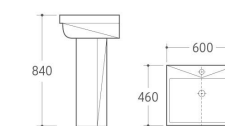

8206
Washdown/Siphonic One-piece Toilet
Size: 685x365x840mm
P-trap: 180mm Roughing-in
S-trap: 250/300mm Roughing-in

G-011
Pedestal Basin
Size: 515x445x850mm
Fixing to wall with back

WB-031
Wall-hung Basin
Size: 510x420x370mm
Wall-hung installation

8287
Washdown One-piece Toilet
Size: 720x420x940mm
P-trap: 180mm Roughing-in
S-trap: 250/300mm Roughing-in

G-004
Pedestal Basin
Size: 490x500x840mm
Fixing to wall with back

WH-001
Wall-hung Toilet
Size: 590x340x405mm
Outlet diameter: 100mm
Back against the wall to install

8213
Washdown/Siphonic One-piece Toilet
Size: 680x370x840mm
P-trap: 180mm Roughing-in
S-trap: 250/300mm Roughing-in

3024
Pedestal Basin
Size: 600x460x840mm
Fixing to wall with back

WB-027
Wall-hung Basin
Size: 600x460x500mm
Wall-hung installation