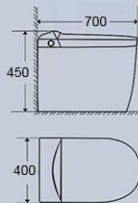

Special	Automatic flush Flush during power failure
Standard	Female cleaning Hip cleaning Mobile cleaning Massage cleaning A key to stop Spray regulation Seat heating Drying from heater Wind temperature regulation Water temperature regulation Water-pressure adjust glaze washing
Others	Knob operation key Self-cleaning nozzle Heated water instantly Seat induction Leakage protection Energy province electricity Double filtration Automatic deodorization Power Memory
Performance	LED indicating screen Mute slow down Night light 12V safety voltage Smart cleaning glaze Flame retardant material Remote control