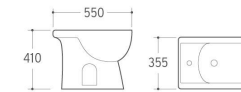

2010

Washdown Two-piece Toilet
 Size: 675x375x795mm
 P-trap: 180mm Roughing-in
 S-trap: 250mm Roughing-in

3008

Pedestal Basin
 Size: 615x480x860mm
 Fixing to wall with back

010

Bidet
 Size: 550x355x410mm
 Fixing to wall with back