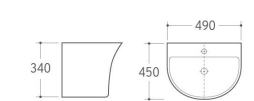

WB-028

Wall-hung Basin
Size: 560x450x400mm
Wall-hung installation

WB-037

Wall-hung Basin
Size: 570x450x390mm
Wall-hung installation

WB-039

Wall-hung Basin
Size: 520x520x400mm
Wall-hung installation

WB-042

Wall-hung Basin
Size: 565x490x400mm
Wall-hung installation