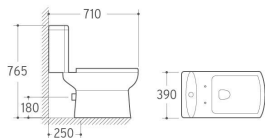

2007

Washdown Two-piece Toilet
 Size: 710x390x765mm
 P-trap: 180mm Roughing-in
 S-trap: 250mm Roughing-in

3015

Pedestal Basin
 Size: 580x460x850mm
 Fixing to wall with back

007

Bidet
 Size: 590x350x400mm
 Fixing to wall with back