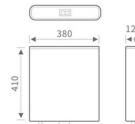

PT-802
Size: 370x110x382mm

PT-803
Size: 380x110x430mm

PT-804
Size: 380x110x430mm

PT-805
Size: 380x125x410mm

PT-806
Size: 395x130x380mm

PT-807
Size: 390x125x410mm

PT-808W
Size: 380x120x410mm

PT-808H
Size: 380x120x410mm