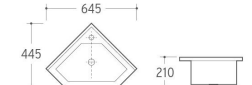

WB-052
Wall-hung Basin
Size: 520x440x380mm
Wall-hung installation

SWB-021
Wall-hung Basin
Size: 460x280x170mm
Wall-hung installation

SWB-022
Wall-hung Basin
Size: 460x280x170mm
Wall-hung installation

SWB-023
Wall-hung Basin
Size: 645x445x210mm
Wall-hung installation