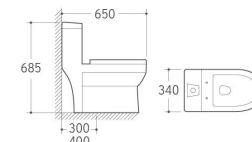

8254
Siphonic One-piece Toilet
Size: 630x360x730mm
S-trap: 300/400mm Roughing-in