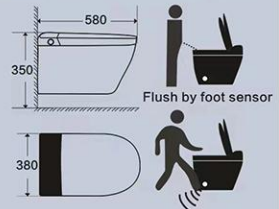

Intelligent toilet

IN-026

Size : 580x380x350mm
 Rough in : P-trap 180mm
 Material : Ceramic/ABS cover
 Water Heated : Instant Heated
 Inner/outside diameter: 6/8 cm

Special	Automatic flush Flush during power failure
Standard	Female cleaning Hip cleaning Mobile cleaning Massage cleaning A key to stop Spray regulation Seat heating Drying from heater Wind temperature regulation Water temperature regulation Water-pressure adjust glaze washing
Others	Knob operation key Self-cleaning nozzle Heated water instantly Seat induction Leakage protection Energy province electricity Double filtration Automatic deodorization Power Memory
Performance	LED indicating screen Mute slow down Night light 12V safety voltage Smart cleaning glaze Flame retardant material Remote control

Intelligent toilet

IN-027

Size : 580x380x350mm
 Rough in : P-trap 180mm
 Material : Ceramic/ABS cover
 Water Heated : Instant Heated
 Inner/outside diameter: 6/8 cm

Special	Automatic flush Flush during power failure
Standard	Female cleaning Hip cleaning Mobile cleaning Massage cleaning A key to stop Spray regulation Seat heating Drying from heater Wind temperature regulation Water temperature regulation Water-pressure adjust glaze washing
Others	Knob operation key Self-cleaning nozzle Heated water instantly Seat induction Leakage protection Energy province electricity Double filtration Automatic deodorization Power Memory
Performance	LED indicating screen Mute slow down Night light 12V safety voltage Smart cleaning glaze Flame retardant material Remote control