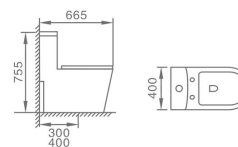

865
Siphonic One-piece Toilet
Size: 700x350x720mm
S-trap: 300/400mm roughing-in