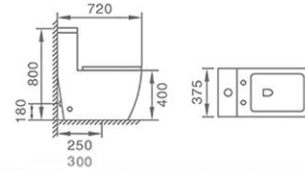

It appears to float gently in its surroundings-creating the sense of weightlessness that translates throughout the series.

8207

Washdown One-piece Toilet
 Size: 720x375x800mm
 P-trap: 180mm Roughing-in
 S-trap: 250/300mm Roughing-in