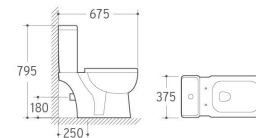

2007

Washdown Two-piece Toilet
 Size: 710x390x765mm
 P-trap: 180mm Roughing-in
 S-trap: 250mm Roughing-in

3015

Pedestal Basin
 Size: 580x460x850mm
 Fixing to wall with back

007

Bidet
 Size: 590x350x400mm
 Fixing to wall with back

2010

Washdown Two-piece Toilet
 Size: 675x375x795mm
 P-trap: 180mm Roughing-in
 S-trap: 250mm Roughing-in

3008

Pedestal Basin
 Size: 615x480x860mm
 Fixing to wall with back

010

Bidet
 Size: 550x355x410mm
 Fixing to wall with back