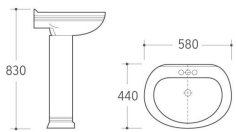

3014
Pedestal Basin
Size: 665x505x860mm
Fixing to wall with back

3015
Pedestal Basin
Size: 580x460x850mm
Fixing to wall with back

3016
Pedestal Basin
Size: 580x440x830mm
Fixing to wall with back

3019
Pedestal Basin
Size: 600x460x830mm
Fixing to wall with back