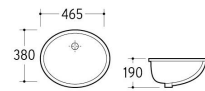

UB-009

Under Counter Basin
Size: 470x350x180mm