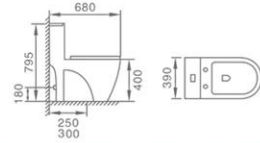

8221

Washdown One-piece Toilet
 Size: 680x370x840mm
 P-trap: 180mm Roughing-in
 S-trap: 250/300mm Roughing-in

8225

Washdown One-piece Toilet
 Size: 680x390x795mm
 P-trap: 180mm Roughing-in
 S-trap: 250/300mm Roughing-in

8226

Washdown One-piece Toilet
 Size: 730x390x790mm
 P-trap: 180mm Roughing-in
 S-trap: 250/300mm Roughing-in

8227

Washdown One-piece Toilet

Size: 690x370x780mm

P-trap: 180mm Roughing-in

S-trap: 250/300mm Roughing-in