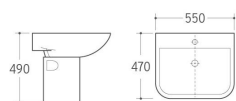

WB-033

Wall-hung Basin
Size: 525x420x475mm
Wall-hung installation

WB-036

Wall-hung Basin
Size: 560x435x425mm
Wall-hung installation

WB-025

Wall-hung Basin
Size: 550x470x490mm
Wall-hung installation

WB-026

Wall-hung Basin
Size: 600x485x430mm
Wall-hung installation