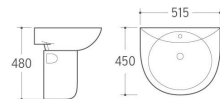

Wall-hung Basin
Size: 515x450x480mm
Wall-hung installation

WB-048