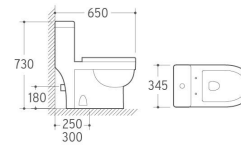

G-011

Pedestal Basin
 Size: 510x450x850mm
 Fixing to wall with back

WH-009

Wall-hung Toilet
 Size: 540x380x350mm
 P-trap: 180mm Roughing-in

G-011

Pedestal Basin
 Size: 510x450x850mm
 Fixing to wall with back

8237
Washdown One-piece Toilet
Size: 750x410x710mm
P-trap: 180mm Roughing-in
S-trap: 250/300mm Roughing-in

8238
Washdown One-piece Toilet
Size: 690x380x670mm
P-trap: 180mm Roughing-in
S-trap: 250/300mm Roughing-in

8231
Washdown One-piece Toilet
Size: 730x380x830mm
P-trap: 180mm Roughing-in
S-trap: 250mm Roughing-in

8232
Washdown/Siphonic One-piece Toilet
Size: 690x370x750mm
P-trap: 180mm Roughing-in
S-trap: 250/300mm Roughing-in

8281
Washdown/Siphonic One-Piece Toilet
Size: 710x375x775mm
P-trap: 180mm Roughing-in
S-trap: 250/300mm Roughing-in

8239
Washdown/Siphonic One-piece Toilet
Size: 650x345x730mm
P-trap: 180mm Roughing-in
S-trap: 250/300mm Roughing-in