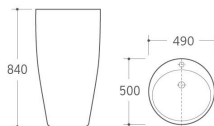

G-004
Pedestal Basin
Size: 490x500x840mm
Fixing to wall with back