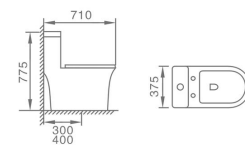

8239
Washdown/Siphonic One-piece Toilet
Size: 650x345x730mm
P-trap: 180mm Roughing-in
S-trap: 250/300mm Roughing-in