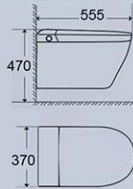

Special	Automatic flush Flush during power failure
Standard	Female cleaning Hip cleaning Mobile cleaning Massage cleaning A key to stop Sprayregulation Seat heating Drying from heater Wind temperature regulation Water temperature regulation Water-pressure adjust glaze washing
Others	Knob operation keySelf-cleaning nozzleHeated water instantly Seat inductionLeakage protection Energy province electricity Double filtration Automatic deodorization Power Memory
Performance	LED indicating screenMute slow downNight light12V safety voltageSmart cleaning glaze Flame retardant materialRemote control