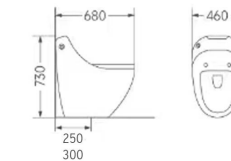

8225
Washdown/Siphonic One-piece Toilet
Size: 700x390x780mm
P-trap: 180mm Roughing-in
S-trap: 250/300mm Roughing-in