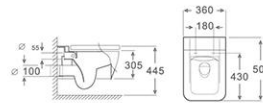

WH-019
Wall-hung Toilet
Size:560x360x310mm
P-trap: 180mm Roughing-in

WH-021

Wall-hung Toilet
Size: 490x360x310mm
P-trap: 180mm Roughing-in

WH-022

Wall-hung Toilet
Size: 505x360x305mm
P-trap: 180mm Roughing-in