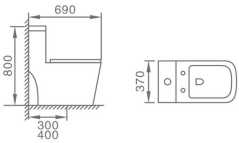

856
Siphonic One-piece Toilet
Size: 710x390x630mm
S-trap: 300/400mm roughing-in