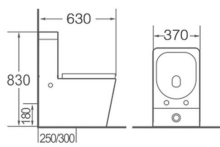

One Piece Toilet

One Piece Toilet

8215
Washdown/Siphonic One-piece Toilet
Size: 700x380x755mm
P-trap: 180mm Roughing-in
S-trap: 250/300mm Roughing-in

8306
Washdown One-piece Toilet
Size: 630x370x830mm
P-trap: 180mm Roughing-in
S-trap: 250/300mm Roughing-in