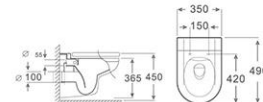

Wall-hung Toilet
Size: 490x350x365mm
P-trap: 180mm Roughing-in

WH-027