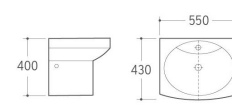

WB-022

Wall-hung Basin
Size: 610x470x570mm
Wall-hung installation

WB-023

Wall-hung Basin
Size: 500x410x540mm
Wall-hung installation

WB-024

Wall-hung Basin
Size: 610x475x450mm
Wall-hung installation

WB-032

Wall-hung Basin
Size: 550x430x400mm
Wall-hung installation