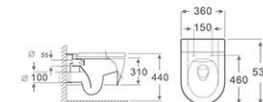

Wall-hung Toilet
Size: 530x360x310mm
P-trap: 180mm Roughing-in

WH-028