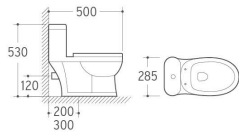

8273Y

Washdown One-piece Toilet
Size: 500x285x530mm
P-trap: 120mm Roughing-in
S-trap: 200/300mm Roughing-in