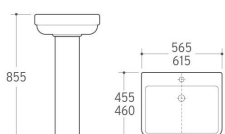

3007
Pedestal Basin
Size: 560x460x820mm
Fixing to wall with back