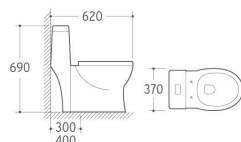

8268
Siphonic One-piece Toilet
Size: 625x355x715mm
S-trap: 300/400mm Roughing-in