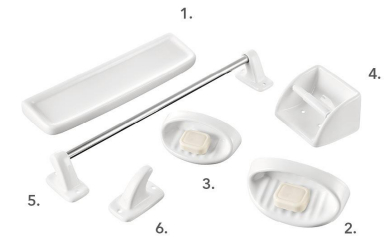

GT-009

1. 510x65x140mm
2. 230x130x120mm
3. 200x105x100mm
4. 175x150x105mm
5. 110x65x90mm
6. 130x85x90mm