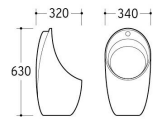

UP-004

Urinal
Size: 340x320x630mm
Wall-hung installation