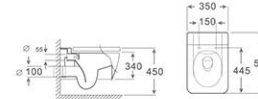

WH-011
Wall-hung Toilet
Size:520x360x310mm
P-trap: 180mm Roughing-in