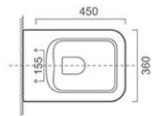

matt dark green

matt sky blue

matt khaki

matt light green

matt pink

WH033

Wall-hung Toilet
 Size: 515x360x350mm
 P-trap: 180mm Roughing-in

matt white