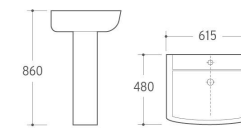

3008

Pedestal Basin
Size: 615x480x860mm
Fixing to wall with back

010

Bidet
Size: 550x355x410mm
Fixing to wall with back