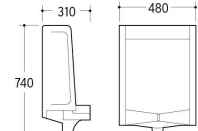

UP-007

Urinal
Size: 410x315x630mm
Wall-hung installation

UP-009

Urinal
Size: 480x320x720mm
Wall-hung installation

UP-018

Urinal
Size: 350x270x700mm
Wall-hung installation

UP-019

Urinal
Size: 480x310x740mm
Wall-hung installation