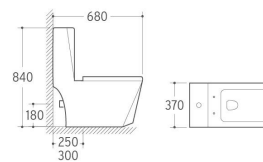

8206
Washdown/Siphonic One-piece Toilet
Size: 685x365x840mm
P-trap: 180mm Roughing-in
S-trap: 250/300mm Roughing-in

G-011
Pedestal Basin
Size: 515x445x850mm
Fixing to wall with back

WB-031
Wall-hung Basin
Size: 510x420x370mm
Wall-hung installation

8287
Washdown One-piece Toilet
Size: 720x420x940mm
P-trap: 180mm Roughing-in
S-trap: 250/300mm Roughing-in

G-004
Pedestal Basin
Size: 490x500x840mm
Fixing to wall with back

WH-001
Wall-hung Toilet
Size: 590x340x405mm
Outlet diameter: 100mm
Back against the wall to install

8213
Washdown/Siphonic One-piece Toilet
Size: 680x370x840mm
P-trap: 180mm Roughing-in
S-trap: 250/300mm Roughing-in

3024
Pedestal Basin
Size: 600x460x840mm
Fixing to wall with back

WB-027
Wall-hung Basin
Size: 600x460x500mm
Wall-hung installation