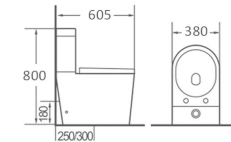

2016

Washdown Two-piece Toilet
 Size: 690x355x835mm
 P-trap: 180mm Roughing-in

2017

Washdown Two-piece Toilet
 Size: 640x360x810mm
 P-trap: 180mm Roughing-in
 S-trap: 100/250mm Roughing-in

2018

Washdown Two-piece Toilet
 Size: 605x380x800mm
 P-trap: 180mm Roughing-in
 S-trap: 100/250mm Roughing-in