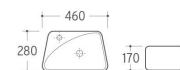

SWB-022
Wall-hung Basin
Size: 460x280x170mm
Wall-hung installation