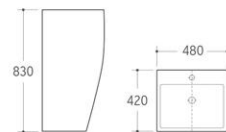

G-007

Wall-hung Toilet
Size: 480x420x830mm
P-trap: 180mm Roughing-in