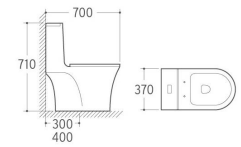

803
Siphonic One-piece Toilet
Size: 655x355x765mm
S-trap: 300/400mm Roughing-in

807
Siphonic One-piece Toilet
Size: 720x365x655mm
S-trap: 300/400mm Roughing-in

811
Siphonic One-piece Toilet
Size: 700x400x770mm
S-trap: 300/400mm Roughing-in

815
Siphonic One-piece Toilet
Size: 660x360x730mm
S-trap: 300/400mm Roughing-in

816
Siphonic One-piece Toilet
Size: 705x350x605mm
S-trap: 300/400mm Roughing-in

817N
Siphonic One-piece Toilet
Size: 680x380x770mm
S-trap: 300/400mm Roughing-in

822
Siphonic One-piece Toilet
Size: 720x360x765mm
S-trap: 300/400mm Roughing-in

823N
Siphonic One-piece Toilet
Size: 730x400x720mm
S-trap: 300/400mm Roughing-in

824
Siphonic One-piece Toilet
Size: 700x370x710mm
S-trap: 300/400mm Roughing-in