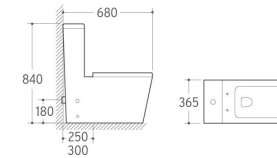

8206
Washdown/Siphonic One-piece Toilet
Size: 680x365x840mm
P-trap: 180mm Roughing-in
S-trap: 250/300mm Roughing-in