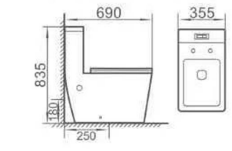

8278
Washdown/Siphonic One-piece Toilet
Size: 740x500x690mm
P-trap: 180mm Roughing-in
S-trap: 250/300mm Roughing-in

8280
Washdown/Siphonic One-piece Toilet
Size: 680x360x775mm
P-trap: 180mm Roughing-in
S-trap: 250/300/400mm Roughing-in

8201
Washdown One-piece Toilet
Size: 630x350x750mm
P-trap: 180mm Roughing-in
S-trap: 250/300mm Roughing-in

8258
Washdown One-piece Toilet
Size: 685x395x740mm
P-trap: 180mm Roughing-in
S-trap: 250/300mm Roughing-in

8210
Washdown One-piece Toilet
Size: 755x365x770mm
P-trap: 180mm Roughing-in
S-trap: 250mm Roughing-in

8304
Washdown One-piece Toilet
Size: 720x375x800mm
P-trap: 180mm Roughing-in
S-trap: 250/300mm Roughing-in