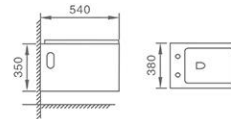

WH-009

Wall-hung Toilet
Size: 540x380x350mm
P-trap: 180mm Roughing-in