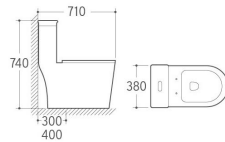

842
Siphonic One-piece Toilet
Size: 690x380x735mm
S-trap: 300/400mm roughing-in