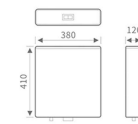

PT-802
Size: 370x110x382mm

PT-803
Size: 380x110x430mm

PT-804
Size: 380x110x430mm

PT-805
Size: 380x125x410mm

PT-806
Size: 395x130x380mm

PT-807
Size: 390x125x410mm

PT-808W
Size: 380x120x410mm

PT-808H
Size: 380x120x410mm