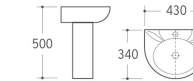

PT-808
Size: 380x120x410mm

8273
Washdown One-piece Toilet
Size: 500x285x530mm
P-trap: 120mm Roughing-in
S-trap: 200/300mm Roughing-in

3026
Pedestal Basin
Size: 430x340x500mm
Fixing to wall with back

UP-027
Urinal
Size: 290x250x485mm
Wall-hung installation