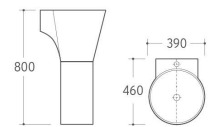

3020
Pedestal Basin
Size: 620x490x820mm
Fixing to wall with back

3030
Pedestal Basin
Size: 520x435x850mm
Fixing to wall with back

3032
Pedestal Basin
Size: 660x520x890mm
Fixing to wall with back

3035
Pedestal Basin
Size: 390x460x800mm
Fixing to wall with back