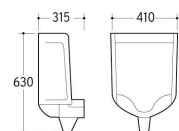

UP-007

Urinal
Size: 410x315x630mm
Wall-hung installation