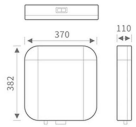

PT-803
Size: 380x110x430mm