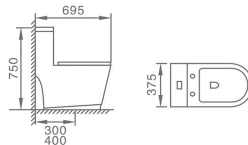

852
Siphonic One-piece Toilet
Size: 715x405x635mm
S-trap: 300/400mm roughing-in