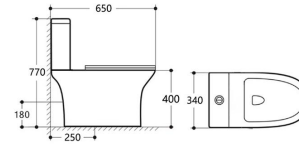

2007
Washdown Two-piece Toilet
Size: 710x390x765mm
P-trap: 180mm Roughing-in
S-trap: 250mm Roughing-in