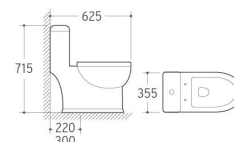

8243
Washdown One-piece Toilet
Size: 700x370x660mm
P-trap: 180mm Roughing-in
S-trap: 250/300mm Roughing-in

8244
Washdown One-piece Toilet
Size: 690x370x640mm
P-trap: 180mm Roughing-in
S-trap: 250/300mm Roughing-in

8247
Siphonic One-piece Toilet
Size: 725x365x650mm
S-trap: 300/400mm Roughing-in

8248
Siphonic One-piece Toilet
Size: 660x420x580mm
S-trap: 250/300mm Roughing-in

8252
Siphonic One-piece Toilet
Size: 620x370x690mm
S-trap: 300/400mm Roughing-in

8268
Siphonic One-piece Toilet
Size: 625x355x715mm
S-trap: 300/400mm Roughing-in

8272
Washdown One-piece Toilet
Size: 780x420x820mm
S-trap: 300/400mm Roughing-in

802
Siphonic One-piece Toilet
Size: 650x340x685mm
S-trap: 300/400mm Roughing-in