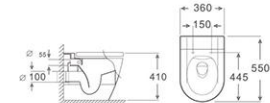

WH-029

Wall-hung Toilet
Size: 590x360x340mm
P-trap: 180mm Roughing-in

WH-030

Wall-hung Toilet
Size: 510x360x375mm
P-trap: 180mm Roughing-in

FW-031

Floor-standing Toilet
Size: 550x360x410mm
P-trap: 180mm Roughing-in