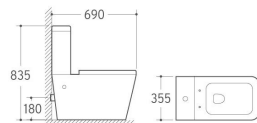

2016

Washdown Two-piece Toilet
Size: 690x355x835mm
P-trap: 180mm Roughing-in