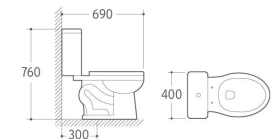

2021
Siphonic Two-piece Toilet
Size: 725x400x790mm
S-trap: 300mm Roughing-in

2020
Siphonic Two-piece Toilet
Size: 690x400x760mm
S-trap: 300mm Roughing-in

2011

Washdown Two-piece Toilet
 Size: 780x380x790mm
 P-trap: 180mm Roughing-in
 S-trap: 250mm Roughing-in