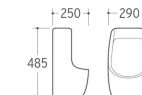

SP-027F
Squat Pan
Size: 405x315x200mm
Gravity-fed flushing system