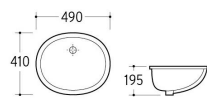

UB-007

Under Counter Basin
Size: 415x335x190mm