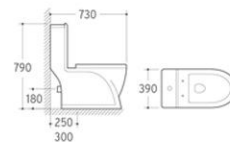

8221

Washdown One-piece Toilet
 Size: 680x370x840mm
 P-trap: 180mm Roughing-in
 S-trap: 250/300mm Roughing-in

8225

Washdown One-piece Toilet
 Size: 680x390x795mm
 P-trap: 180mm Roughing-in
 S-trap: 250/300mm Roughing-in

8226

Washdown One-piece Toilet
 Size: 730x390x790mm
 P-trap: 180mm Roughing-in
 S-trap: 250/300mm Roughing-in

8227

Washdown One-piece Toilet

Size: 690x370x780mm

P-trap: 180mm Roughing-in

S-trap: 250/300mm Roughing-in