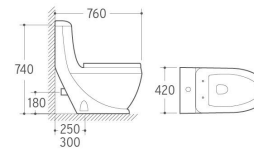

8307
Washdown/Siphonic One-piece Toilet
Size: 680x460x750mm
P-trap: 180mm Roughing-in
S-trap: 250/300mm Roughing-in

8225
Washdown/Siphonic One-piece Toilet
Size: 700x390x780mm
P-trap: 180mm Roughing-in
S-trap: 250/300mm Roughing-in

8226
Washdown/Siphonic One-piece Toilet
Size: 730x390x790mm
P-trap: 180mm Roughing-in
S-trap: 250/300mm Roughing-in

8227
Washdown/Siphonic One-piece Toilet
Size: 690x370x815mm
P-trap: 180mm Roughing-in
S-trap: 200/250/300mm Roughing-in

8230
Washdown/Siphonic One-piece Toilet
Size: 670x370x700mm
P-trap: 180mm Roughing-in
S-trap: 250/300mm Roughing-in

8236
Washdown One-piece Toilet
Size: 760x420x740mm
P-trap: 180mm Roughing-in
S-trap: 250/300mm Roughing-in