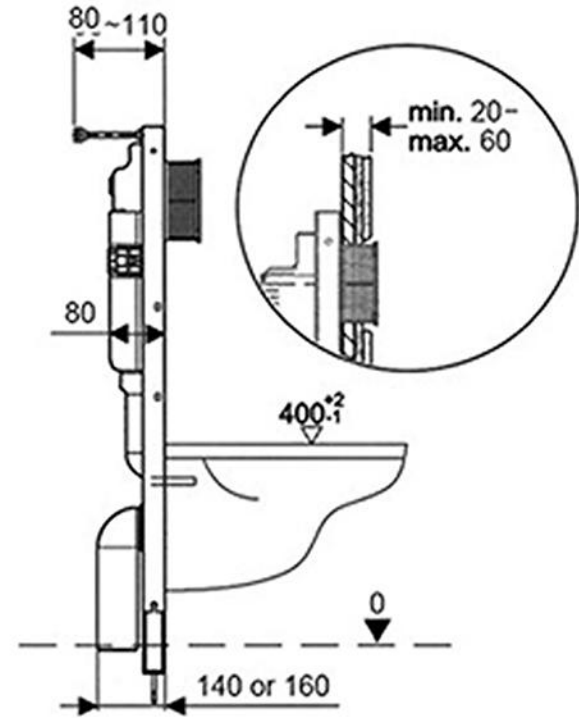

H-04

- Size: 1000x580x80mm
- Concealed - Water Tank
- Fixing to Wall With Back

H-05

- Size: 1140x580x80mm
- Concealed - Water Tank
- Fixing to Wall With Back

The panel is made of ABS engineering plastic with novel styles and various color to choose.