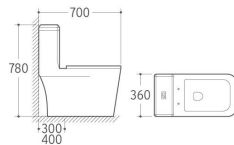

828
Siphonic One-piece Toilet
Size: 690x360x600mm
S-trap: 300/400mm Roughing-in

831
Siphonic One-piece Toilet
Size: 720x390x765mm
S-trap: 300/400mm Roughing-in

832
Siphonic One-piece Toilet
Size: 710x380x740mm
S-trap: 300/400mm Roughing-in

842
Siphonic One-piece Toilet
Size: 690x380x735mm
S-trap: 300/400mm roughing-in

850
Siphonic One-piece Toilet
Size: 680x375x725mm
S-trap: 300/400mm roughing-in

851
Siphonic One-piece Toilet
Size: 735x415x605mm
S-trap: 300/400mm roughing-in

833
Siphonic One-piece Toilet
Size: 610x350x750mm
S-trap: 300/400mm Roughing-in

834
Siphonic One-piece Toilet
Size: 700x360x780mm
S-trap: 300/400mm roughing-in

839
Siphonic One-piece Toilet
Size: 695x375x750mm
S-trap: 300/400mm roughing-in