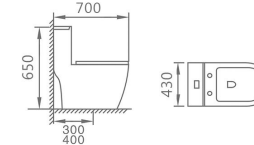

854
Siphonic One-piece Toilet
Size: 675x360x775mm
S-trap: 300/400mm roughing-in