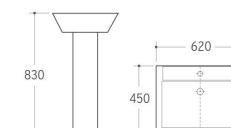

3040
Pedestal Basin
Size: 600x465x820mm
Fixing to wall with back