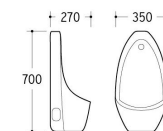

UP-007

Urinal
Size: 410x315x630mm
Wall-hung installation

UP-009

Urinal
Size: 480x320x720mm
Wall-hung installation

UP-018

Urinal
Size: 350x270x700mm
Wall-hung installation

UP-019

Urinal
Size: 480x310x740mm
Wall-hung installation