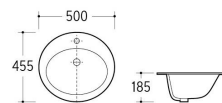

AB-012

Above Counter Basin
Size: 560x470x200mm
Above counter mounting