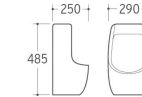

PT-808
Size: 380x120x410mm

8273
Washdown One-piece Toilet
Size: 500x285x530mm
P-trap: 120mm Roughing-in
S-trap: 200/300mm Roughing-in

3026
Pedestal Basin
Size: 430x340x500mm
Fixing to wall with back

UP-027
Urinal
Size: 290x250x485mm
Wall-hung installation