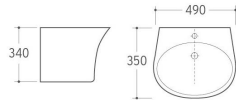

WB-045
Wall-hung Basin
Size: 510x465x400mm
Wall-hung installation