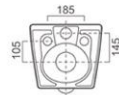

matt dark green

matt sky blue

matt khaki

matt light green

matt pink

WH033

Wall-hung Toilet
 Size: 515x360x350mm
 P-trap: 180mm Roughing-in

matt white