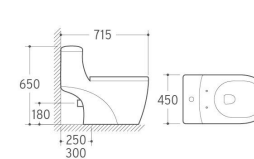

8220
Washdown/Siphonic One-piece Toilet
Size: 715x450x650mm
P-trap: 180mm Roughing-in
S-trap: 250/300mm Roughing-in