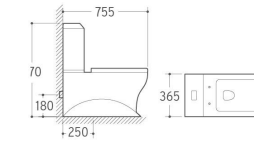

8210
Washdown One-piece Toilet
Size: 755x365x770mm
P-trap: 180mm Roughing-in
S-trap: 250mm Roughing-in