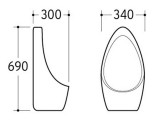

UP-023

Urinal
Size: 350x350x550mm
Wall-hung installation