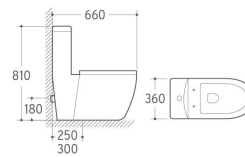

One Piece Toilet

One Piece Toilet

8215
Washdown/Siphonic One-piece Toilet
Size: 700x380x755mm
P-trap: 180mm Roughing-in
S-trap: 250/300mm Roughing-in

8306
Washdown One-piece Toilet
Size: 630x370x830mm
P-trap: 180mm Roughing-in
S-trap: 250/300mm Roughing-in

8308
Washdown One-piece Toilet
Size: 780x380x750mm
P-trap: 180mm Roughing-in
S-trap: 250/300mm Roughing-in

8222
Washdown/Siphonic One-piece Toilet
Size: 660x360x810mm
P-trap: 180mm Roughing-in
S-trap: 250/300mm Roughing-in