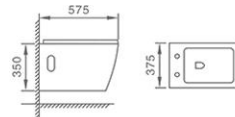

G-007

Wall-hung Toilet
 Size: 480x420x830mm
 P-trap: 180mm Roughing-in

WH-045

Wall-hung Toilet
 Size: 575x375x350mm
 P-trap: 180mm Roughing-in

WH-009

Wall-hung Toilet
 Size: 540x380x350mm
 P-trap: 180mm Roughing-in