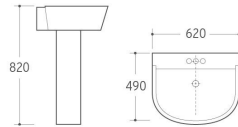

3030
Pedestal Basin
Size: 520x435x850mm
Fixing to wall with back