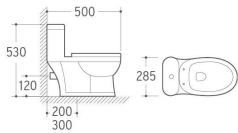

UP-027F
Urinal
Size: 290x250x485mm
Wall-hung installation

SP-027F
Squat Pan
Size: 405x315x200mm
Gravity-fed flushing system

8273G

Washdown One-piece Toilet
 Size: 500x285x530mm
 P-trap: 120mm Roughing-in
 S-trap: 200/300mm Roughing-in