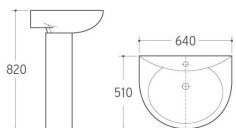

3023
Pedestal Basin
Size: 590x480x820mm
Fixing to wall with back