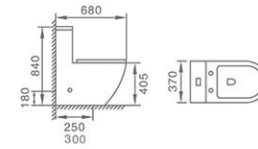

It appears to float gently in its surroundings-creating the sense of weightlessness that translates throughout the series.

8207

Washdown One-piece Toilet
 Size: 720x375x800mm
 P-trap: 180mm Roughing-in
 S-trap: 250/300mm Roughing-in

8221

Washdown One-piece Toilet
 Size: 680x370x840mm
 P-trap: 180mm Roughing-in
 S-trap: 250/300mm Roughing-in

8225

Washdown One-piece Toilet
 Size: 680x390x795mm
 P-trap: 180mm Roughing-in
 S-trap: 250/300mm Roughing-in