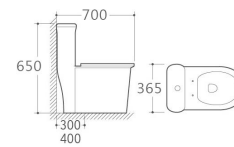

826
Siphonic One-piece Toilet
Size: 705x375x780mm
S-trap: 300/400mm Roughing-in