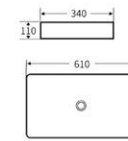

XS076

Art Basin
Size:420x420x130mm
Above counter mounting

XS107B

Art Basin
Size:610x340x110mm
Above counter mounting

matt white

XS240

Art Basin
Size:420x420x160mm
Above counter mounting

XS013/XS010

Art Basin
Size:400x400x135mm
Size:500x400x135mm
Above counter mounting