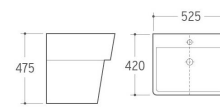

Wall-hung Basin
Size: 525x420x475mm
Wall-hung installation

WB-036