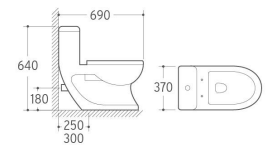

G-011

Pedestal Basin
 Size: 510x450x850mm
 Fixing to wall with back

WH-009

Wall-hung Toilet
 Size: 540x380x350mm
 P-trap: 180mm Roughing-in

G-011

Pedestal Basin
 Size: 510x450x850mm
 Fixing to wall with back

8231
Washdown One-piece Toilet
Size: 730x380x830mm
P-trap: 180mm Roughing-in
S-trap: 250mm Roughing-in

8232
Washdown/Siphonic One-piece Toilet
Size: 690x370x750mm
P-trap: 180mm Roughing-in
S-trap: 250/300mm Roughing-in

8281
Washdown/Siphonic One-Piece Toilet
Size: 710x375x775mm
P-trap: 180mm Roughing-in
S-trap: 250/300mm Roughing-in

8239
Washdown/Siphonic One-piece Toilet
Size: 650x345x730mm
P-trap: 180mm Roughing-in
S-trap: 250/300mm Roughing-in

8243
Washdown One-piece Toilet
Size: 700x370x660mm
P-trap: 180mm Roughing-in
S-trap: 250/300mm Roughing-in

8244
Washdown One-piece Toilet
Size: 690x370x640mm
P-trap: 180mm Roughing-in
S-trap: 250/300mm Roughing-in