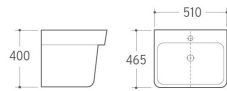

SWB-018
Wall-hung Basin
Size: 420x380x185mm
Wall-hung installation