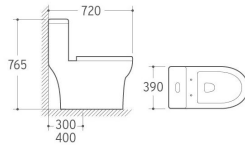

832
Siphonic One-piece Toilet
Size: 710x380x740mm
S-trap: 300/400mm Roughing-in