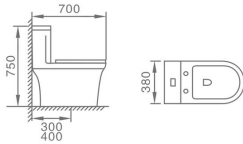

861
Siphonic One-piece Toilet
Size: 700x375x680mm
S-trap: 300/400mm roughing-in