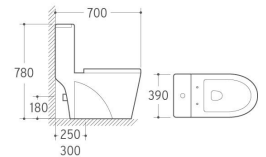

One Piece Toilet

One Piece Toilet