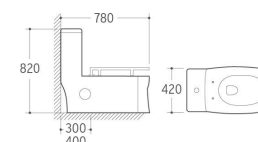

802
Siphonic One-piece Toilet
Size: 650x340x685mm
S-trap: 300/400mm Roughing-in