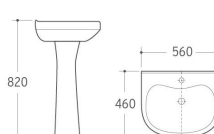

3013
Pedestal Basin
Size: 680x500x820mm
Fixing to wall with back