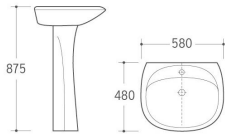

T906D
Material:
Plastic with Chrome finish

T926
Material:
Alloy/Copper

T806C

T806F

T806F-1

T806H

3001
Pedestal Basin
Size: 500x410x810mm
Fixing to wall with back

3002
Pedestal Basin
Size: 580x480x875mm
Fixing to wall with back