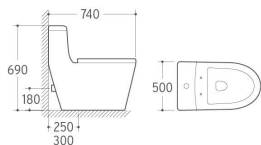

8278
Washdown/Siphonic One-piece Toilet
Size: 740x500x690mm
P-trap: 180mm Roughing-in
S-trap: 250/300mm Roughing-in