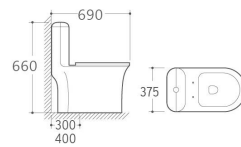

822
Siphonic One-piece Toilet
Size: 720x360x765mm
S-trap: 300/400mm Roughing-in

823N
Siphonic One-piece Toilet
Size: 730x400x720mm
S-trap: 300/400mm Roughing-in

824
Siphonic One-piece Toilet
Size: 700x370x710mm
S-trap: 300/400mm Roughing-in

818
Siphonic One-piece Toilet
Size: 690x370x770mm
S-trap: 300/400mm Roughing-in

819
Siphonic One-piece Toilet
Size: 685x375x760mm
S-trap: 300/400mm Roughing-in

821N
Siphonic One-piece Toilet
Size: 690x375x660mm
S-trap: 300/400mm Roughing-in