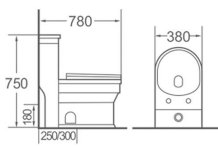

One Piece Toilet

One Piece Toilet

8215
Washdown/Siphonic One-piece Toilet
Size: 700x380x755mm
P-trap: 180mm Roughing-in
S-trap: 250/300mm Roughing-in

8306
Washdown One-piece Toilet
Size: 630x370x830mm
P-trap: 180mm Roughing-in
S-trap: 250/300mm Roughing-in

8308
Washdown One-piece Toilet
Size: 780x380x750mm
P-trap: 180mm Roughing-in
S-trap: 250/300mm Roughing-in

8222
Washdown/Siphonic One-piece Toilet
Size: 660x360x810mm
P-trap: 180mm Roughing-in
S-trap: 250/300mm Roughing-in