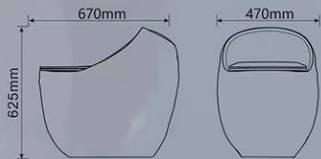

8325
Siphonic One-piece Toilet
Size:680x420x620mm
S-trap: 300mm Roughing-in

8326

Siphonic One-piece Toilet
Size:680x460x595mm
S-trap: 300mm Roughing-in

PEANUT

BREAKTHROUGH
AND CONSTANT INNOVATION

8293N

NEW DESIGN
AND CREATIVITY

size: 670X470X625mm

-  WHITE
-  BLACK
-  GREY
-  ORANGE
-  BURGUNDY
-  BLUE
-  MILITARY GREEN
-  PINK

BREAKTHROUGH AND CONSTANT INNOVATION

2023

NEW DESIGN
AND CREATIVITY

8329

SIZE: 660X390X600mm

-  WHITE
-  BLACK
-  GREY
-  ORANGE
-  BURGUNDY
-  BLUE
-  MILITARY GREEN
-  PINK