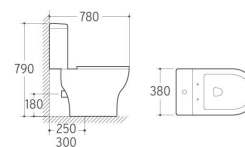

2011

Washdown Two-piece Toilet
Size: 780x380x790mm
P-trap: 180mm Roughing-in
S-trap: 250mm Roughing-in