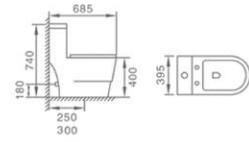

8258

Washdown One-piece Toilet
Size: 685x395x740mm
P-trap: 180mm Roughing-in
S-trap: 250/300mm Roughing-in