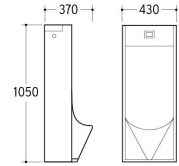

UP-001

Urinal
Size: 430x370x1050mm
Fixing to wall with back

UP-002

Urinal
Size: 400x360x1000mm
Fixing to wall with back

UP-010

Urinal
Size: 400x330x630mm
Wall-hung installation

UP-011

Urinal
Size: 325x300x690mm
Wall-hung installation