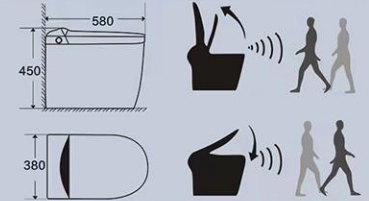

Special	Open cover by radar automatic Open seat by foot induction Double mode switch Flushing by identify male urine Automatic flush Flush during power failure
Standard	Female cleaning Hip cleaning Mobile cleaning Massage cleaning A key to stop Spray regulation Seat heating Drying from heater Wind temperature regulation Water temperature regulation Water-pressure adjust glaze washing
Others	Knob operation key Self-cleaning nozzle Heated water instantly Seat induction Leakage protection Energy province electricity Double filtration Automatic deodorization Power Memory
Performance	LED indicating screen Mute slow down Night light 12V safety voltage Smart cleaning glaze Flame retardant material Remote control