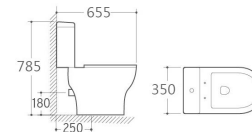

2021
Siphonic Two-piece Toilet
Size: 725x400x790mm
S-trap: 300mm Roughing-in