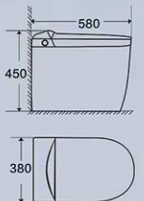

Unique Selling Point:	1.No electricity Rear Washing 2.No electricity Bidet Washing 3.No electricity flushing 4.Low water pressure operation 5.Internal power pure mechanical water fitting
Function:	1. Bidet Washing 2. Rear Washing 3. foot sensor 4.Strong power siphonic flushing 5. IPX4 Water Proof Cover 6.Double Filter 7.Sunken water tank