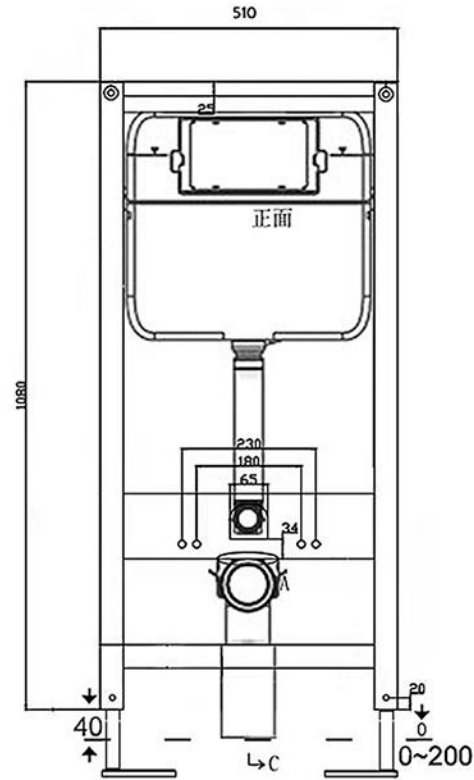

- Size: 1080x510x80mm
- Concealed - Water Tank
- Fixing to Wall With Back