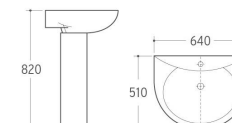

3021

Pedestal Basin
Size: 640x510x820mm
Fixing to wall with back

011

Bidet
Size: 540x370x390mm
Fixing to wall with back