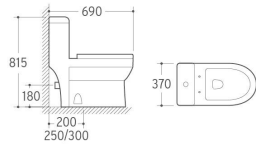

8230
Washdown/Siphonic One-piece Toilet
Size: 670x370x700mm
P-trap: 180mm Roughing-in
S-trap: 250/300mm Roughing-in