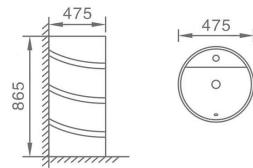

2016

Washdown Two-piece Toilet
 Size: 690x355x835mm
 P-trap: 180mm Roughing-in

2017

Washdown Two-piece Toilet
 Size: 640x360x810mm
 P-trap: 180mm Roughing-in
 S-trap: 100/250mm Roughing-in

2018

Washdown Two-piece Toilet
 Size: 605x380x800mm
 P-trap: 180mm Roughing-in
 S-trap: 100/250mm Roughing-in