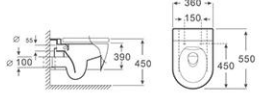

WH-008
Wall-hung Toilet
Size:560x350x340mm
P-trap: 180mm Roughing-in