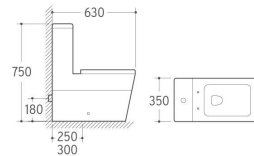

8201
Washdown One-piece Toilet
Size: 630x350x750mm
P-trap: 180mm Roughing-in
S-trap: 250/300mm Roughing-in