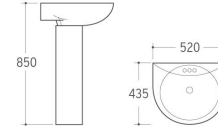

3032
Pedestal Basin
Size: 660x520x890mm
Fixing to wall with back