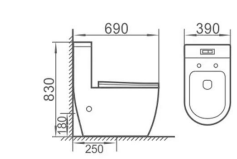

8305
Washdown One-piece Toilet
Size: 690x390x830mm
P-trap: 180mm Roughing-in
S-trap: 250/300mm Roughing-in