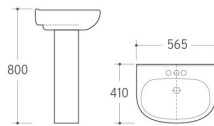

3008
Pedestal Basin
Size: 615x480x860mm
Fixing to wall with back