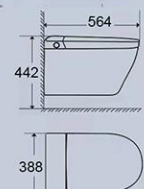

Function:	1. Bidet Washing	9. Adjustable Seat Temperature
	2. Rear Washing	10. Self-Cleaning Nozzle
	3. Warm Wind Drying	11. Electrical Leakage Protection
	4. LED Screen	12. Remote Control
	5. Night Light	13. Flush without power
	6. Moving Massage	14. Auto Flush After Leaving Seat
	7. Adjustable Water Temperature	15. Side Knob operation
	8. Adjustable Drying Temperature	16. Foot sensor flushing