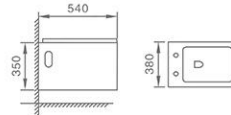

G-011

Pedestal Basin
 Size: 510x450x850mm
 Fixing to wall with back

WH-009

Wall-hung Toilet
 Size: 540x380x350mm
 P-trap: 180mm Roughing-in

G-011

Pedestal Basin
 Size: 510x450x850mm
 Fixing to wall with back