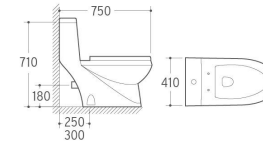

8238
Washdown One-piece Toilet
Size: 690x380x670mm
P-trap: 180mm Roughing-in
S-trap: 250/300mm Roughing-in