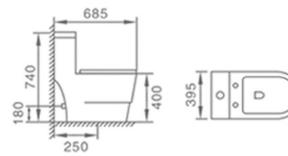

8258
Washdown One-piece Toilet
Size: 685x395x740mm
P-trap: 180mm Roughing-in
S-trap: 250/300mm Roughing-in