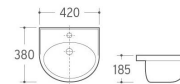

WB-043
Wall-hung Basin
Size: 530x440x360mm
Wall-hung installation

WB-044
Wall-hung Basin
Size: 490x350x340mm
Wall-hung installation

WB-045
Wall-hung Basin
Size: 510x465x400mm
Wall-hung installation

SWB-018
Wall-hung Basin
Size: 420x380x185mm
Wall-hung installation