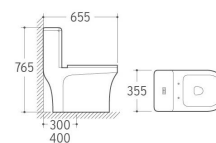

8268
Siphonic One-piece Toilet
Size: 625x355x715mm
S-trap: 300/400mm Roughing-in

8272
Washdown One-piece Toilet
Size: 780x420x820mm
S-trap: 300/400mm Roughing-in

802
Siphonic One-piece Toilet
Size: 650x340x685mm
S-trap: 300/400mm Roughing-in

8254
Siphonic One-piece Toilet
Size: 630x360x730mm
S-trap: 300/400mm Roughing-in

8255B
Siphonic One-piece Toilet
Size: 730x410x650mm
S-trap: 300/400mm Roughing-in

8267
Siphonic One-piece Toilet
Size: 720x395x695mm
S-trap: 250/300/400mm Roughing-in

803
Siphonic One-piece Toilet
Size: 655x355x765mm
S-trap: 300/400mm Roughing-in

807
Siphonic One-piece Toilet
Size: 720x365x655mm
S-trap: 300/400mm Roughing-in

811
Siphonic One-piece Toilet
Size: 700x400x770mm
S-trap: 300/400mm Roughing-in