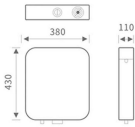

PT-804
Size: 380x110x430mm