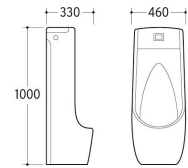

UP-003

Urinal
Size: 460x330x1000mm
Fixing to wall with back