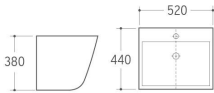

8221
Washdown One-piece Toilet Toilet
Size: 680x370x840mm
P-trap: 180mm Roughing-in
S-trap: 250/300mm Roughing-in

WB-052
Wall-hung Basin
Size: 520x440x380mm
Wall-hung installation

021
Bidet
Size: 560x375x380mm
Fixing to wall with back