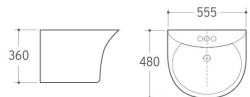

WB-046
Wall-hung Basin
Size: 470x460x370mm
Wall-hung installation