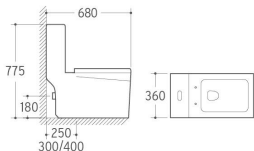

8298
Washdown One-piece Toilet
Size: 680x360x800mm
P-trap: 180mm Roughing-in
S-trap: 250/300mm Roughing-in

8207
Washdown One-piece Toilet
Size: 720x375x800mm
P-trap: 180mm Roughing-in
S-trap: 250/300mm Roughing-in

8206
Washdown/Siphonic One-piece Toilet
Size: 680x365x840mm
P-trap: 180mm Roughing-in
S-trap: 250/300mm Roughing-in

8208
Washdown One-piece Toilet
Size: 700x360x750mm
P-trap: 180mm Roughing-in
S-trap: 250/300mm Roughing-in

8278
Washdown/Siphonic One-piece Toilet
Size: 740x500x690mm
P-trap: 180mm Roughing-in
S-trap: 250/300mm Roughing-in

8280
Washdown/Siphonic One-piece Toilet
Size: 680x360x775mm
P-trap: 180mm Roughing-in
S-trap: 250/300/400mm Roughing-in