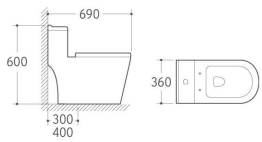

831
Siphonic One-piece Toilet
Size: 720x390x765mm
S-trap: 300/400mm Roughing-in