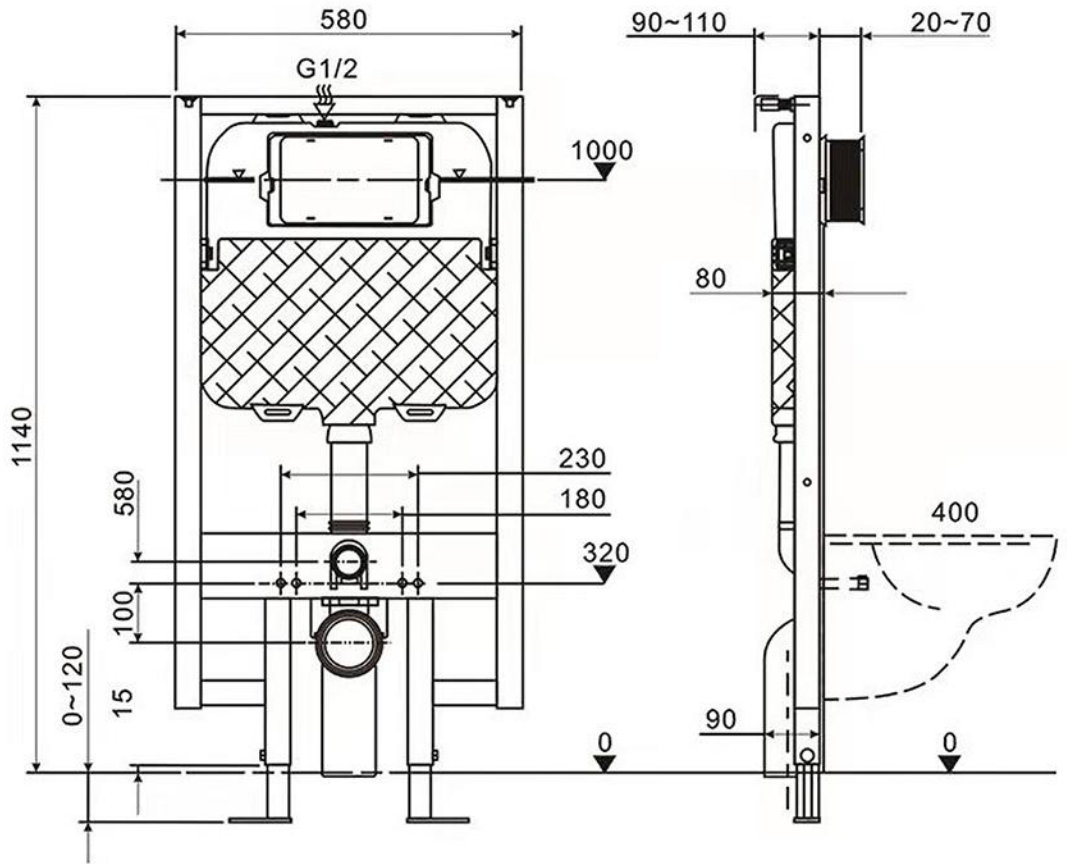

H-04

- Size: 1000x580x80mm
- Concealed - Water Tank
- Fixing to Wall With Back

H-05

- Size: 1140x580x80mm
- Concealed - Water Tank
- Fixing to Wall With Back

The panel is made of ABS engineering plastic with novel styles and various color to choose.