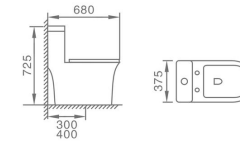

851
Siphonic One-piece Toilet
Size: 735x415x605mm
S-trap: 300/400mm roughing-in