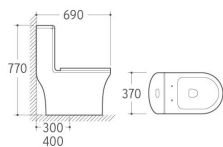

822
Siphonic One-piece Toilet
Size: 720x360x765mm
S-trap: 300/400mm Roughing-in

823N
Siphonic One-piece Toilet
Size: 730x400x720mm
S-trap: 300/400mm Roughing-in

824
Siphonic One-piece Toilet
Size: 700x370x710mm
S-trap: 300/400mm Roughing-in

818
Siphonic One-piece Toilet
Size: 690x370x770mm
S-trap: 300/400mm Roughing-in

819
Siphonic One-piece Toilet
Size: 685x375x760mm
S-trap: 300/400mm Roughing-in

821N
Siphonic One-piece Toilet
Size: 690x375x660mm
S-trap: 300/400mm Roughing-in