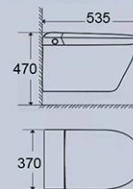

Special	Automatic flush Flush during power failure
Standard	Female cleaning Hip cleaning Mobile cleaning Massage cleaning A key to stop Sprayregulation Seat heating Drying from heater Wind temperature regulation Water temperature regulation Water-pressure adjust glaze washing
Others	Knob operation keySelf-cleaning nozzleHeated water instantly Seat inductionLeakage protection Energy province electricity Double filtration Automatic deodorization Power Memory
Performance	LED indicating screenMute slow downNight light12V safety voltageSmart cleaning glaze Flame retardant materialRemote control