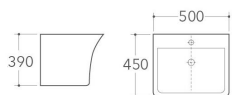

WB-054
Wall-hung Basin
Size: 450x415x345mm
Wall-hung installation