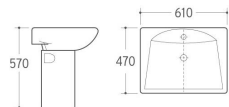

Wall-hung Basin
Size: 610x470x570mm
Wall-hung installation

WB-023