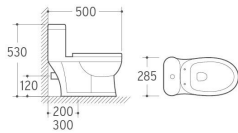

8273BL

Washdown One-piece Toilet
Size: 500x285x530mm
P-trap: 120mm Roughing-in
S-trap: 200/300mm Roughing-in