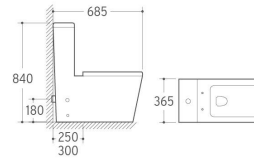

8221
Washdown One-piece Toilet Toilet
Size: 680x370x840mm
P-trap: 180mm Roughing-in
S-trap: 250/300mm Roughing-in

WB-052
Wall-hung Basin
Size: 520x440x380mm
Wall-hung installation

021
Bidet
Size: 560x375x380mm
Fixing to wall with back

8206
Washdown/Siphonic One-piece Toilet
Size: 685x365x840mm
P-trap: 180mm Roughing-in
S-trap: 250/300mm Roughing-in

G-011
Pedestal Basin
Size: 515x445x850mm
Fixing to wall with back

WB-031
Wall-hung Basin
Size: 510x420x370mm
Wall-hung installation