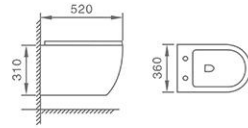

WH-011

Wall-hung Toilet
Size: 520x360x310mm
P-trap: 180mm Roughing-in