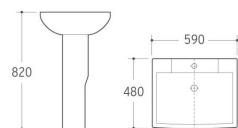

3024
Pedestal Basin
Size: 600x460x840mm
Fixing to wall with back