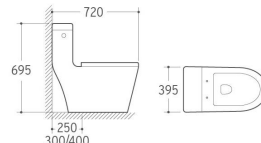

803
Siphonic One-piece Toilet
Size: 655x355x765mm
S-trap: 300/400mm Roughing-in