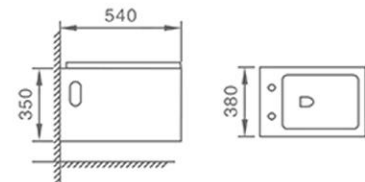

P-trap: 180mm Roughing-in

WH-009

Wall-hung Toilet

Size: 540x380x350mm

P-trap: 180mm Roughing-in

WH-001
Wall-hung Toilet
Size:590x340x405mm
P-trap: 180mm Roughing-in

WH-002
Wall-hung Toilet
Size:570x350x330mm
P-trap: 180mm Roughing-in