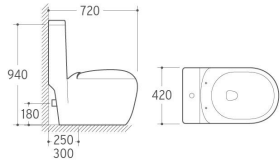

8206
Washdown/Siphonic One-piece Toilet
Size: 685x365x840mm
P-trap: 180mm Roughing-in
S-trap: 250/300mm Roughing-in

G-011
Pedestal Basin
Size: 515x445x850mm
Fixing to wall with back

WB-031
Wall-hung Basin
Size: 510x420x370mm
Wall-hung installation

8287
Washdown One-piece Toilet
Size: 720x420x940mm
P-trap: 180mm Roughing-in
S-trap: 250/300mm Roughing-in

G-004
Pedestal Basin
Size: 490x500x840mm
Fixing to wall with back

WH-001
Wall-hung Toilet
Size: 590x340x405mm
Outlet diameter: 100mm
Back against the wall to install

8213
Washdown/Siphonic One-piece Toilet
Size: 680x370x840mm
P-trap: 180mm Roughing-in
S-trap: 250/300mm Roughing-in

3024
Pedestal Basin
Size: 600x460x840mm
Fixing to wall with back

WB-027
Wall-hung Basin
Size: 600x460x500mm
Wall-hung installation

8287
Washdown One-piece Toilet
Size: 720x420x940mm
P-trap: 180mm Roughing-in
S-trap: 250/300mm Roughing-in

8221
Washdown One-piece Toilet
Size: 680x370x840mm
P-trap: 180mm Roughing-in
S-trap: 250/300mm Roughing-in