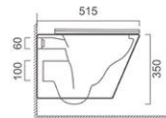

matt dark green

matt sky blue

matt khaki

matt light green

matt pink

WH033

Wall-hung Toilet
 Size: 515x360x350mm
 P-trap: 180mm Roughing-in

matt white