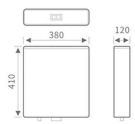

8273
Washdown One-piece Toilet
Size: 500x285x530mm
P-trap: 120mm Roughing-in
S-trap: 200/300mm Roughing-in