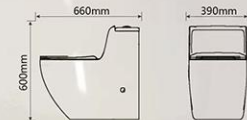

size: 670X470X625mm

-  WHITE
-  BLACK
-  GREY
-  ORANGE
-  BURGUNDY
-  BLUE
-  MILITARY GREEN
-  PINK

BREAKTHROUGH AND CONSTANT INNOVATION

2023

NEW DESIGN
AND CREATIVITY

8329

SIZE: 660X390X600mm

-  WHITE
-  BLACK
-  GREY
-  ORANGE
-  BURGUNDY
-  BLUE
-  MILITARY GREEN
-  PINK

GOOD TOILET
good creativity 2023
NEW DESIGN AND CREATIVITY

8291
SIZE: 660X440X600mm

WHITE	BLACK	GREY	ORANGE
BURGUNDY	BLUE	MILITARY GREEN	PINK

GOOD TOILET
good creativity 2023
NEW DESIGN AND CREATIVITY

8292
SIZE: 670X410X600mm