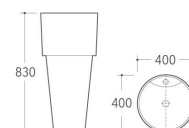

3039
Pedestal Basin
Size: 620x450x830mm
Fixing to wall with back