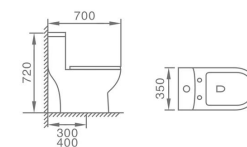

866
Siphonic One-piece Toilet
Size: 590x380x730mm
S-trap: 300/400mm roughing-in