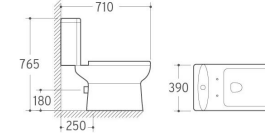

2010
Washdown Two-piece Toilet
Size: 675x375x795mm
P-trap: 180mm Roughing-in
S-trap: 250mm Roughing-in