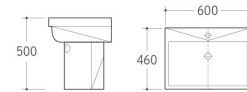

8206
Washdown/Siphonic One-piece Toilet
Size: 685x365x840mm
P-trap: 180mm Roughing-in
S-trap: 250/300mm Roughing-in

G-011
Pedestal Basin
Size: 515x445x850mm
Fixing to wall with back

WB-031
Wall-hung Basin
Size: 510x420x370mm
Wall-hung installation

8287
Washdown One-piece Toilet
Size: 720x420x940mm
P-trap: 180mm Roughing-in
S-trap: 250/300mm Roughing-in

G-004
Pedestal Basin
Size: 490x500x840mm
Fixing to wall with back

WH-001
Wall-hung Toilet
Size: 590x340x405mm
Outlet diameter: 100mm
Back against the wall to install

8213
Washdown/Siphonic One-piece Toilet
Size: 680x370x840mm
P-trap: 180mm Roughing-in
S-trap: 250/300mm Roughing-in

3024
Pedestal Basin
Size: 600x460x840mm
Fixing to wall with back

WB-027
Wall-hung Basin
Size: 600x460x500mm
Wall-hung installation