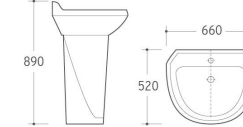

3035
Pedestal Basin
Size: 390x460x800mm
Fixing to wall with back