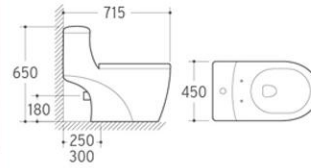

8258

Washdown One-piece Toilet
 Size: 685x395x740mm
 P-trap: 180mm Roughing-in
 S-trap: 250/300mm Roughing-in

8220

Siphonic One-piece Toilet
 Size: 715x450x650mm
 S-trap: 250/300mm Roughing-in

8267

Siphonic One-piece Toilet
 Size: 720x395x695mm
 S-trap: 250/300mm Roughing-in