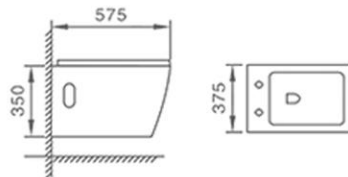

WH-045

Wall-hung Toilet

Size: 575x375x350mm

P-trap: 180mm Roughing-in