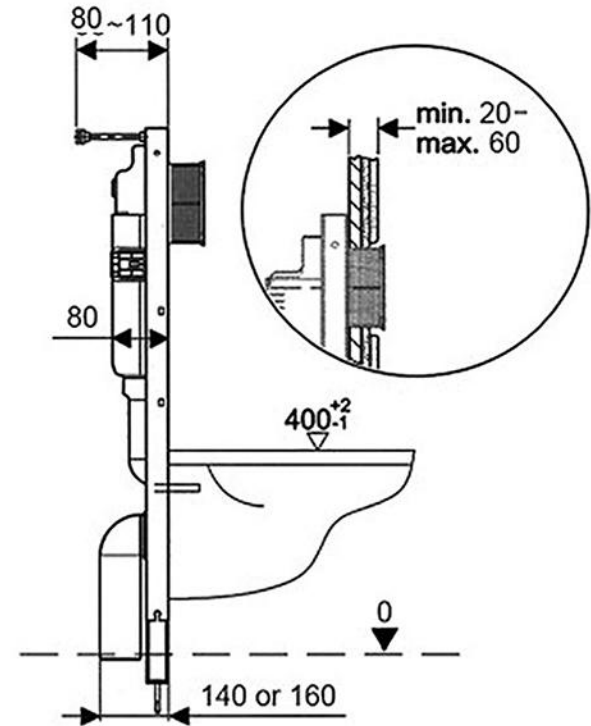

- Size: 1080x510x80mm
- Concealed - Water Tank
- Fixing to Wall With Back