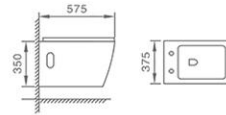

WH-045

Wall-hung Toilet
 Size: 575x375x350mm
 P-trap: 180mm Roughing-in

G-007

Wall-hung Toilet
 Size: 480x420x830mm
 P-trap: 180mm Roughing-in

WH-045

Wall-hung Toilet
 Size: 575x375x350mm
 P-trap: 180mm Roughing-in