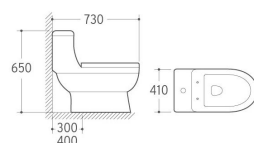

8267
Siphonic One-piece Toilet
Size: 720x395x695mm
S-trap: 250/300/400mm Roughing-in