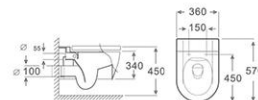

WH-019
Wall-hung Toilet
Size:560x360x310mm
P-trap: 180mm Roughing-in