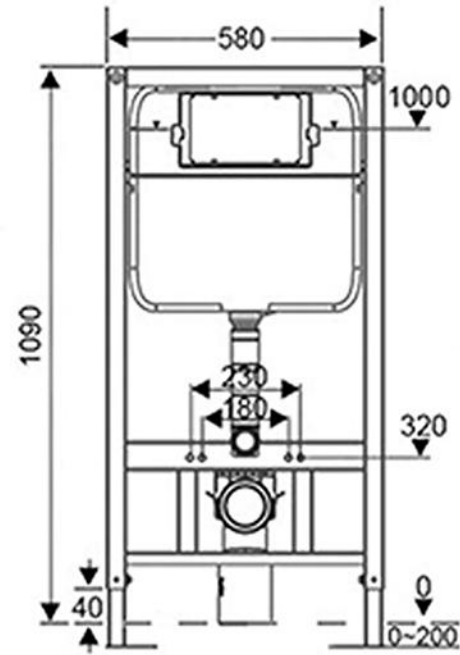

Art Basin
Size:400x400x135mm
Size:500x400x135mm
Above counter mounting

H-02

- Size: 1080x510x80mm
- Concealed - Water Tank
- Fixing to Wall With Back

H-03

Size: 1090x580x80mm

Concealed - Water Tank

Fixing to Wall With Back

H-04

- Size: 1000x580x80mm
- Concealed - Water Tank
- Fixing to Wall With Back

H-05

- Size: 1140x580x80mm
- Concealed - Water Tank
- Fixing to Wall With Back

The panel is made of ABS engineering plastic with novel styles and various color to choose.