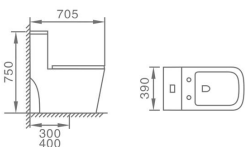

859
Siphonic One-piece Toilet
Size: 715x375x755mm
S-trap: 300/400mm roughing-in