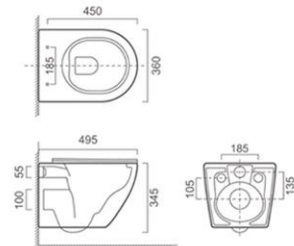

WH032

Wall-hung Toilet
Size: 495x360x345mm
P-trap: 180mm Roughing-in

matt white