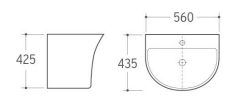

Wall-hung Basin
Size: 560x435x425mm
Wall-hung installation

WB-025