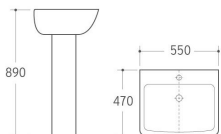

3005
Pedestal Basin
Size: 565x455x855mm
Fixing to wall with back