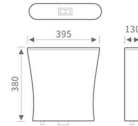

PT-802
Size: 370x110x382mm

PT-803
Size: 380x110x430mm

PT-804
Size: 380x110x430mm

PT-805
Size: 380x125x410mm

PT-806
Size: 395x130x380mm

PT-807
Size: 390x125x410mm

PT-808W
Size: 380x120x410mm

PT-808H
Size: 380x120x410mm