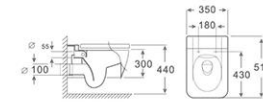

Wall-hung Toilet
Size: 510x350x300mm
P-trap: 180mm Roughing-in

WH-025