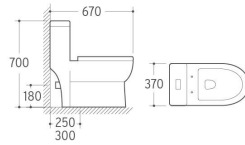

8236
Washdown One-piece Toilet
Size: 760x420x740mm
P-trap: 180mm Roughing-in
S-trap: 250/300mm Roughing-in