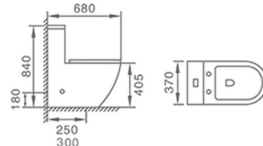

8221
Washdown One-piece Toilet
Size: 680x370x840mm
P-trap: 180mm Roughing-in
S-trap: 250/300mm Roughing-in