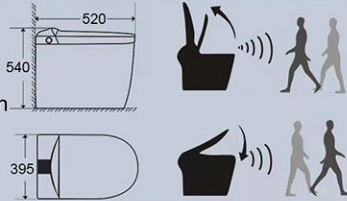

Function:	1. Bidet Washing	10. Adjustable Nozzle Position
	2. Rear Washing	11. Power Outage Flushing
	3. Kids Mode	12. Soft Night Light
	4. Warm Wind Drying	13. Electrical Leakage Protection
	5. Moving Massage	14. Remote Control
	6. Adjustable Water Temperature	15. LED Display
	7. Adjustable Drying Temperature	16. One-Key Knob
	8. Adjustable Seat Temperature	17. B-type: Feet Sensor Flushing
	9. Self-Cleaning Nozzle	18. C-type: Auto Open/Close Cover