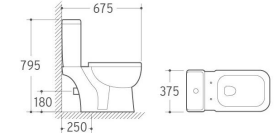

2015
Washdown Two-piece Toilet
Size: 700x380x740mm
P-trap: 180mm Roughing-in
S-trap: 250/300mm Roughing-in