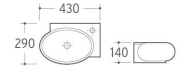

WB-047
Wall-hung Basin
Size: 555x480x360mm
Wall-hung installation