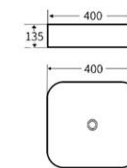

XS076

Art Basin
Size:420x420x130mm
Above counter mounting

XS107B

Art Basin
Size:610x340x110mm
Above counter mounting

XS240

Art Basin
Size:420x420x160mm
Above counter mounting

XS013/XS010

Art Basin
Size:400x400x135mm
Size:500x400x135mm
Above counter mounting