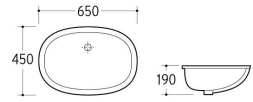

UB-004

Under Counter Basin
Size: 490x410x195mm