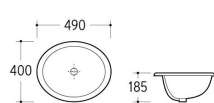

T305

Sensor
Conceal Sensor