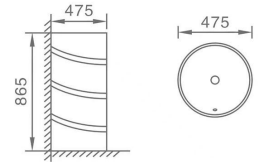

2016

Washdown Two-piece Toilet
 Size: 690x355x835mm
 P-trap: 180mm Roughing-in

2017

Washdown Two-piece Toilet
 Size: 640x360x810mm
 P-trap: 180mm Roughing-in
 S-trap: 100/250mm Roughing-in

2018

Washdown Two-piece Toilet
 Size: 605x380x800mm
 P-trap: 180mm Roughing-in
 S-trap: 100/250mm Roughing-in