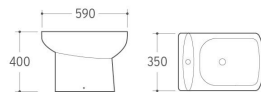

2007

Washdown Two-piece Toilet
 Size: 710x390x765mm
 P-trap: 180mm Roughing-in
 S-trap: 250mm Roughing-in

3015

Pedestal Basin
 Size: 580x460x850mm
 Fixing to wall with back

007

Bidet
 Size: 590x350x400mm
 Fixing to wall with back