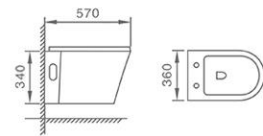

WH-018

Wall-hung Toilet
Size: 570x360x340mm
P-trap: 180mm Roughing-in