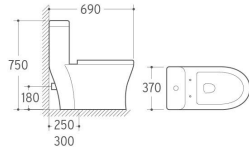

8237
Washdown One-piece Toilet
Size: 750x410x710mm
P-trap: 180mm Roughing-in
S-trap: 250/300mm Roughing-in

8238
Washdown One-piece Toilet
Size: 690x380x670mm
P-trap: 180mm Roughing-in
S-trap: 250/300mm Roughing-in

8231
Washdown One-piece Toilet
Size: 730x380x830mm
P-trap: 180mm Roughing-in
S-trap: 250mm Roughing-in

8232
Washdown/Siphonic One-piece Toilet
Size: 690x370x750mm
P-trap: 180mm Roughing-in
S-trap: 250/300mm Roughing-in