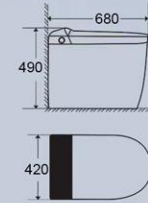

Intelligent toilet

IN-017

Size: 680x420x490mm
Rough in : S-trap 300/400mm
Material: Ceramic/ABS cover
Water Heated: Instant Heated
Inner/outside diameter: 6/8cm

Unique Selling Point:

1. Foot sensor flushing
2. no water tank design
3. Water pressure required
4. Side buttons