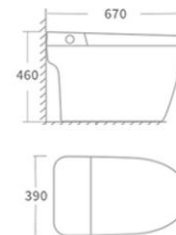

IN-020N

Size :670x390x460mm
Rough in : S-trap 300/400mm
Material : Ceramic/ABS cover
Water Heated : Instant Heated
Inner/outside diameter:6/8 cm

Special	Automatic flush Flush during power failure
Standard	Female cleaning Hip cleaning Mobile cleaning Massage cleaning A key to stop Spray regulation Seat heating Drying from heater Wind temperature regulation Water temperature regulation Water-pressure adjust glaze washing
Others	Knob operation key Self-cleaning nozzle Heated water instantly Seat induction Leakage protection Energy province electricity Double filtration Automatic deodorization Power Memory
Performance	LED indicating screen Mute slow down Night light 12V safety voltage Smart cleaning glaze Flame retardant material Remote control