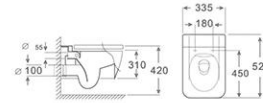

Wall-hung Toilet
Size: 520x335x310mm
P-trap: 180mm Roughing-in

WH-024