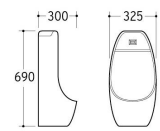

UP-001

Urinal
Size: 430x370x1050mm
Fixing to wall with back

UP-002

Urinal
Size: 400x360x1000mm
Fixing to wall with back

UP-010

Urinal
Size: 400x330x630mm
Wall-hung installation

UP-011

Urinal
Size: 325x300x690mm
Wall-hung installation