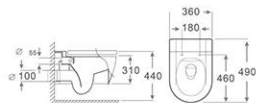

Wall-hung Toilet
Size: 490x360x310mm
P-trap: 180mm Roughing-in