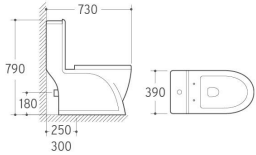

8307
Washdown/Siphonic One-piece Toilet
Size: 680x460x750mm
P-trap: 180mm Roughing-in
S-trap: 250/300mm Roughing-in

8225
Washdown/Siphonic One-piece Toilet
Size: 700x390x780mm
P-trap: 180mm Roughing-in
S-trap: 250/300mm Roughing-in

8226
Washdown/Siphonic One-piece Toilet
Size: 730x390x790mm
P-trap: 180mm Roughing-in
S-trap: 250/300mm Roughing-in

8227
Washdown/Siphonic One-piece Toilet
Size: 690x370x815mm
P-trap: 180mm Roughing-in
S-trap: 200/250/300mm Roughing-in