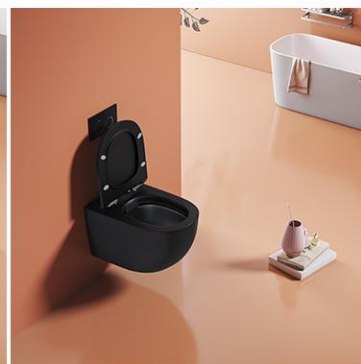

WH-011

Wall-hung Toilet
Size: 520x360x310mm
P-trap: 180mm Roughing-in