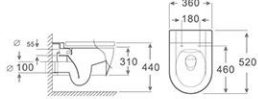

WH-013
Wall-hung Toilet
Size:490x360x240mm
P-trap: 180mm Roughing-in