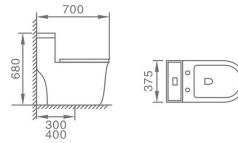

862
Siphonic One-piece Toilet
Size: 590x340x710mm
S-trap: 300/400mm roughing-in