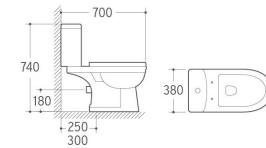

2015

Washdown Two-piece Toilet
Size: 700x380x740mm
P-trap: 180mm Roughing-in
S-trap: 250/300mm Roughing-in