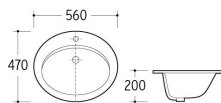

AB-013

Above Counter Basin
Size: 420x420x185mm
Above counter mounting