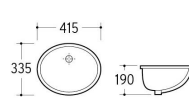

UB-008

Under Counter Basin
Size: 465x380x190mm