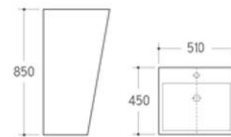

G-011

Pedestal Basin
 Size: 510x450x850mm
 Fixing to wall with back

WH-009

Wall-hung Toilet
 Size: 540x380x350mm
 P-trap: 180mm Roughing-in

G-011

Pedestal Basin
 Size: 510x450x850mm
 Fixing to wall with back