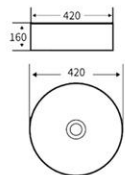

XS240

Art Basin
Size:420x420x160mm
Above counter mounting

matt white