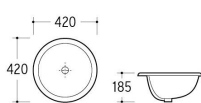

AB-011

Above Counter Basin
Size: 500x455x185mm
Above counter mounting

AB-012

Above Counter Basin
Size: 560x470x200mm
Above counter mounting

AB-013

Above Counter Basin
Size: 420x420x185mm
Above counter mounting