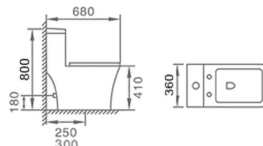

8298
Washdown One-piece Toilet
Size: 680x360x800mm
P-trap: 180mm Roughing-in
S-trap: 250/300mm Roughing-in