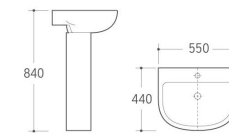

3011
Pedestal Basin
Size: 610x500x835mm
Fixing to wall with back