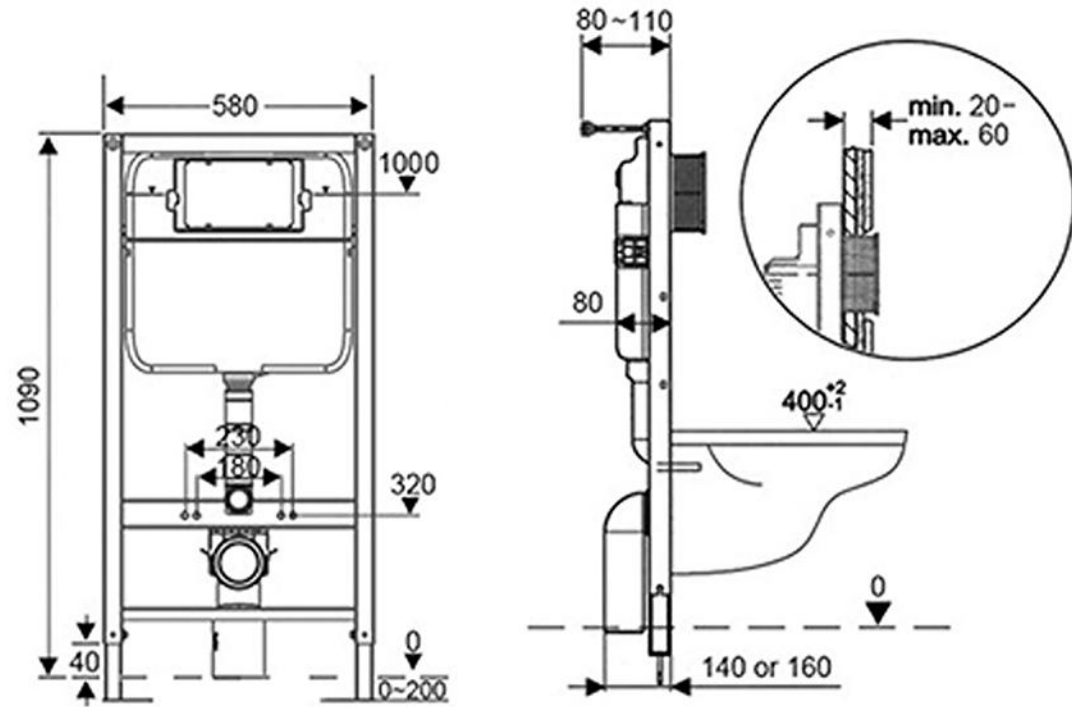

Art Basin
Size:400x400x135mm
Size:500x400x135mm
Above counter mounting

H-02

- Size: 1080x510x80mm
- Concealed - Water Tank
- Fixing to Wall With Back

H-03

Size: 1090x580x80mm

Concealed - Water Tank

Fixing to Wall With Back