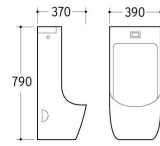

UP-006

Urinal
Size: 390x370x790mm
Wall-hung installation