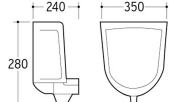

SP-314
Size: 530x430x190mm