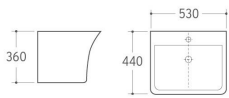

WB-044
Wall-hung Basin
Size: 490x350x340mm
Wall-hung installation