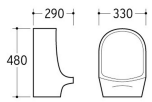

UP-026

Urinal
Size: 350x240x280mm
Wall-hung installation