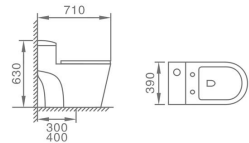

857
Siphonic One-piece Toilet
Size: 700x380x750mm
S-trap: 300/400mm roughing-in