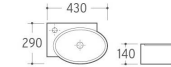

SWB-020
Wall-hung Basin
Size: 430x290x140mm
Wall-hung installation