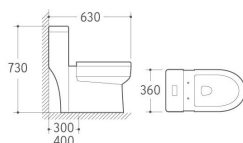

8255B
Siphonic One-piece Toilet
Size: 730x410x650mm
S-trap: 300/400mm Roughing-in