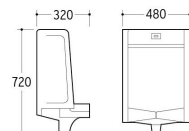

UP-009

Urinal
Size: 480x320x720mm
Wall-hung installation