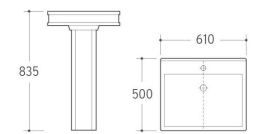

3003
Pedestal Basin
Size: 565x410x800mm
Fixing to wall with back

3008
Pedestal Basin
Size: 615x480x860mm
Fixing to wall with back

3009
Pedestal Basin
Size: 550x440x840mm
Fixing to wall with back

3011
Pedestal Basin
Size: 610x500x835mm
Fixing to wall with back