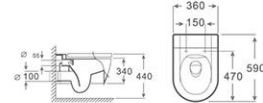

Wall-hung Toilet
Size: 590x360x340mm
P-trap: 180mm Roughing-in

WH-030