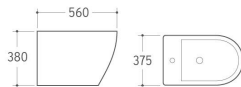

8221
Washdown One-piece Toilet Toilet
Size: 680x370x840mm
P-trap: 180mm Roughing-in
S-trap: 250/300mm Roughing-in

WB-052
Wall-hung Basin
Size: 520x440x380mm
Wall-hung installation

021
Bidet
Size: 560x375x380mm
Fixing to wall with back