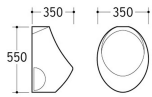

UP-021

Urinal
Size: 340x310x630mm
Wall-hung installation

UP-022

Urinal
Size: 340x300x690mm
Wall-hung installation

UP-023

Urinal
Size: 350x350x550mm
Wall-hung installation

UP-024

Urinal
Size: 360x300x460mm
Wall-hung installation