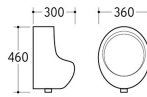

UP-021

Urinal
Size: 340x310x630mm
Wall-hung installation

UP-022

Urinal
Size: 340x300x690mm
Wall-hung installation

UP-023

Urinal
Size: 350x350x550mm
Wall-hung installation

UP-024

Urinal
Size: 360x300x460mm
Wall-hung installation