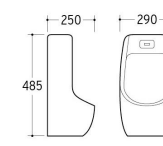

UP-005

Urinal
Size: 390x335x820mm
Wall-hung installation

UP-006

Urinal
Size: 390x370x790mm
Wall-hung installation

UP-015

Urinal
Size: 290x250x485mm
Wall-hung installation

UP-017

Urinal
Size: 375x320x680mm
Wall-hung installation