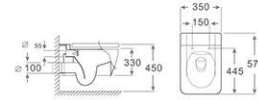

P-trap: 180mm Roughing-in

WH-009

Wall-hung Toilet

Size: 540x380x350mm

P-trap: 180mm Roughing-in

WH-001
Wall-hung Toilet
Size:590x340x405mm
P-trap: 180mm Roughing-in

WH-002
Wall-hung Toilet
Size:570x350x330mm
P-trap: 180mm Roughing-in