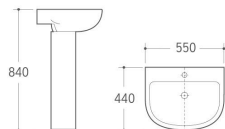

WB-044
Wall-hung Basin
Size: 490x450x340mm
Wall-hung installation