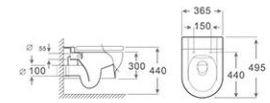

WH-023

Wall-hung Toilet
Size: 520x335x310mm
P-trap: 180mm Roughing-in

WH-024

Wall-hung Toilet
Size: 510x350x300mm
P-trap: 180mm Roughing-in

WH-025

Wall-hung Toilet
Size: 495x365x300mm
P-trap: 180mm Roughing-in