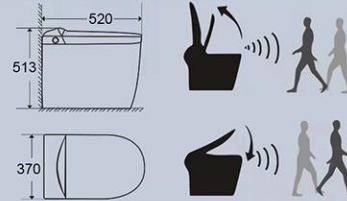

Function:	1. Seat Heating	13. LED Display
	2. Warm Wind Drying	14. Electrical Leakage
	3. Automatic Deodorization	15. Protection
	4. Adjustable Water Temperature	16. Power Outage Flushing
	5. Adjustable Drying	17. Safety Plug
	6. Temperature	18. UF Uper Seat Cover
	7. Rear Washing	19. Slow Down Seat Cover
	8. Bidet Washing	20. Self Cleaning Glaze
	9. Self-Cleaning Nozzle	21. Small Bathroom Design
	10. Adjustable Nozzle Position	22. Intelligent Remote Control
	11. Moving Washing	23. Seat Cover Sensor
	12. Adjustable Water Power	24. Foot sensor flushing