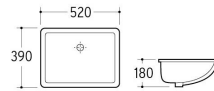

UB-007

Under Counter Basin
Size: 415x335x190mm

UB-008

Under Counter Basin
Size: 465x380x190mm

UB-009

Under Counter Basin
Size: 470x350x180mm

UB-010

Under Counter Basin
Size: 520x390x180mm