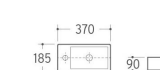

SWB-026
Wall-hung Basin
Size: 370x185x90mm
Wall-hung installation