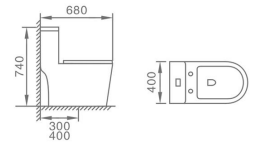

858
Siphonic One-piece Toilet
Size: 705x390x750mm
S-trap: 300/400mm roughing-in