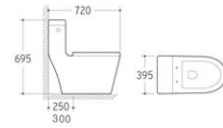

8226

Washdown One-piece Toilet
 Size: 730x390x790mm
 P-trap: 180mm Roughing-in
 S-trap: 250/300mm Roughing-in

8227

Washdown One-piece Toilet

Size: 690x370x780mm

P-trap: 180mm Roughing-in

S-trap: 250/300mm Roughing-in

8258

Washdown One-piece Toilet
 Size: 685x395x740mm
 P-trap: 180mm Roughing-in
 S-trap: 250/300mm Roughing-in

8220

Siphonic One-piece Toilet
 Size: 715x450x650mm
 S-trap: 250/300mm Roughing-in

8267

Siphonic One-piece Toilet
 Size: 720x395x695mm
 S-trap: 250/300mm Roughing-in