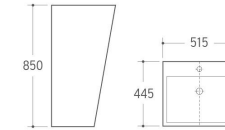

8221
Washdown One-piece Toilet Toilet
Size: 680x370x840mm
P-trap: 180mm Roughing-in
S-trap: 250/300mm Roughing-in

WB-052
Wall-hung Basin
Size: 520x440x380mm
Wall-hung installation

021
Bidet
Size: 560x375x380mm
Fixing to wall with back

8206
Washdown/Siphonic One-piece Toilet
Size: 685x365x840mm
P-trap: 180mm Roughing-in
S-trap: 250/300mm Roughing-in

G-011
Pedestal Basin
Size: 515x445x850mm
Fixing to wall with back

WB-031
Wall-hung Basin
Size: 510x420x370mm
Wall-hung installation