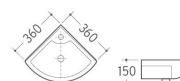

WB-053
Wall-hung Basin
Size: 500x450x390mm
Wall-hung installation

WB-054
Wall-hung Basin
Size: 450x415x345mm
Wall-hung installation

WB-055
Wall-hung Basin
Size: 460x490x410mm
Wall-hung installation

SWB-024
Wall-hung Basin
Size: 360x360x150mm
Wall-hung installation