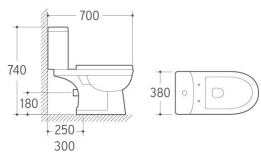

2028
Washdown Two-piece Toilet
Size: 650x340x770mm
P-trap: 180mm Roughing-in
S-trap: 250/300mm Roughing-in

2007
Washdown Two-piece Toilet
Size: 710x390x765mm
P-trap: 180mm Roughing-in
S-trap: 250mm Roughing-in

2010
Washdown Two-piece Toilet
Size: 675x375x795mm
P-trap: 180mm Roughing-in
S-trap: 250mm Roughing-in

2015
Washdown Two-piece Toilet
Size: 700x380x740mm
P-trap: 180mm Roughing-in
S-trap: 250/300mm Roughing-in