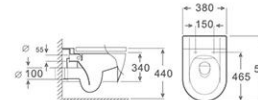

WH-018
Wall-hung Toilet
Size:570x360x340mm
P-trap: 180mm Roughing-in