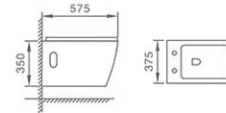

WH-045

Wall-hung Toilet
Size: 575x375x350mm
P-trap: 180mm Roughing-in