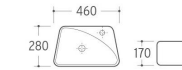

SWB-023
Wall-hung Basin
Size: 645x445x210mm
Wall-hung installation