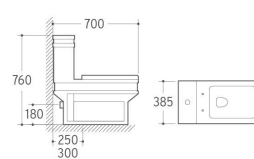

8210
Washdown One-piece Toilet
Size: 755x365x770mm
P-trap: 180mm Roughing-in
S-trap: 250mm Roughing-in

8304
Washdown One-piece Toilet
Size: 720x375x800mm
P-trap: 180mm Roughing-in
S-trap: 250/300mm Roughing-in

8212
Washdown/Siphonic One-piece Toilet
Size: 700x360x810mm
P-trap: 180mm Roughing-in
S-trap: 250/300/400mm Roughing-in

8213
Washdown/Siphonic One-piece Toilet
Size: 680x370x840mm
P-trap: 180mm Roughing-in
S-trap: 250/300mm Roughing-in

8214
Washdown/Siphonic One-piece Toilet
Size: 680x360x755mm
P-trap: 180mm Roughing-in
S-trap: 250/300mm Roughing-in

8219
Washdown One-piece Toilet
Size: 700x385x760mm
P-trap: 180mm Roughing-in
S-trap: 250/300mm Roughing-in