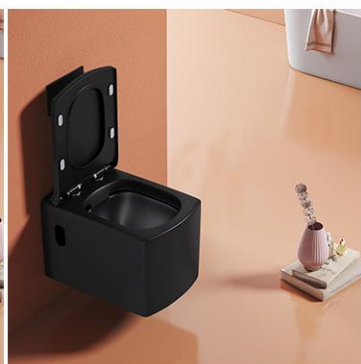

WH-009

Wall-hung Toilet
Size: 540x380x350mm
P-trap: 180mm Roughing-in