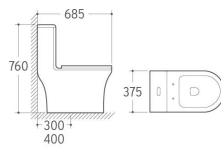

821N
Siphonic One-piece Toilet
Size: 690x375x660mm
S-trap: 300/400mm Roughing-in