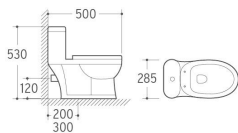

8273OR

Washdown One-piece Toilet
Size: 500x285x530mm
P-trap: 120mm Roughing-in
S-trap: 200/300mm Roughing-in

GT-016

1. 550x70x130mm
2. 315x70x120mm
3. 180x60x105mm
4. 205x80x105mm
5. 70x65x100mm
6. 115x70x70mm