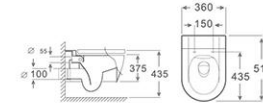

Wall-hung Toilet
Size: 510x360x375mm
P-trap: 180mm Roughing-in

FW-031