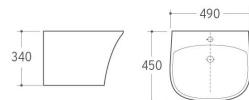

2029
Washdown Two-piece Toilet
Size: 655x350x785mm
P-trap: 180mm Roughing-in
S-trap: 250/300mm Roughing-in