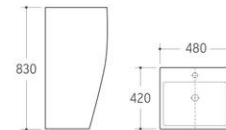

G-007

Wall-hung Toilet
Size: 480x420x830mm
P-trap: 180mm Roughing-in