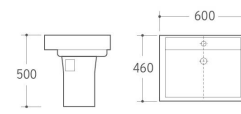

Wall-hung Basin
Size: 600x460x500mm
Wall-hung installation

WB-029