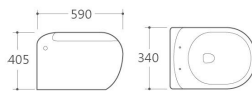

WB-031
Wall-hung Basin
Size: 510x420x370mm
Wall-hung installation

WB-027
Wall-hung Basin
Size: 600x460x500mm
Wall-hung installation