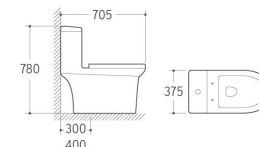

827N
Siphonic One-piece Toilet
Size: 690x460x660mm
S-trap: 300/400mm Roughing-in