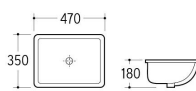

UB-007

Under Counter Basin
Size: 415x335x190mm

UB-008

Under Counter Basin
Size: 465x380x190mm

UB-009

Under Counter Basin
Size: 470x350x180mm

UB-010

Under Counter Basin
Size: 520x390x180mm