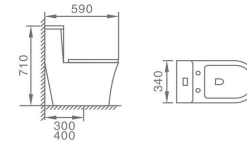

863
Siphonic One-piece Toilet
Size: 680x400x740mm
S-trap: 300/400mm roughing-in