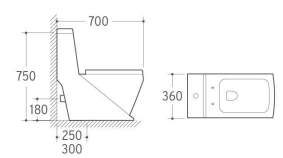

8298
Washdown One-piece Toilet
Size: 680x360x800mm
P-trap: 180mm Roughing-in
S-trap: 250/300mm Roughing-in

8207
Washdown One-piece Toilet
Size: 720x375x800mm
P-trap: 180mm Roughing-in
S-trap: 250/300mm Roughing-in

8206
Washdown/Siphonic One-piece Toilet
Size: 680x365x840mm
P-trap: 180mm Roughing-in
S-trap: 250/300mm Roughing-in

8208
Washdown One-piece Toilet
Size: 700x360x750mm
P-trap: 180mm Roughing-in
S-trap: 250/300mm Roughing-in