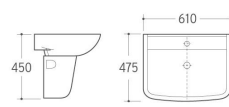

WB-022

Wall-hung Basin
Size: 610x470x570mm
Wall-hung installation

WB-023

Wall-hung Basin
Size: 500x410x540mm
Wall-hung installation

WB-024

Wall-hung Basin
Size: 610x475x450mm
Wall-hung installation

WB-032

Wall-hung Basin
Size: 550x430x400mm
Wall-hung installation