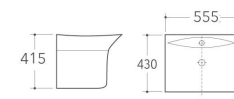

WB-021

Wall-hung Basin
Size: 515x450x480mm
Wall-hung installation

WB-048

Wall-hung Basin
Size: 600x460x500mm
Wall-hung installation

WB-029

Wall-hung Basin
Size: 555x430x415mm
Wall-hung installation

WB-031

Wall-hung Basin
Size: 520x435x385mm
Wall-hung installation