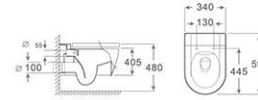

P-trap: 180mm Roughing-in

WH-009

Wall-hung Toilet

Size: 540x380x350mm

P-trap: 180mm Roughing-in

WH-001
Wall-hung Toilet
Size:590x340x405mm
P-trap: 180mm Roughing-in

WH-002
Wall-hung Toilet
Size:570x350x330mm
P-trap: 180mm Roughing-in