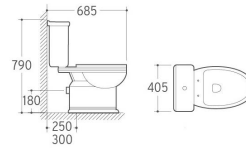

2014

Washdown Two-piece Toilet
Size: 685x405x790mm
P-trap: 180mm Roughing-in
S-trap: 250/300mm Roughing-in