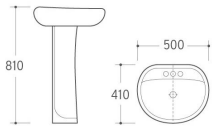

3002
Pedestal Basin
Size: 580x480x875mm
Fixing to wall with back