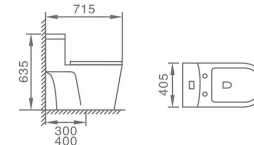

853B
Siphonic One-piece Toilet
Size: 700x430x650mm
S-trap: 300/400mm roughing-in