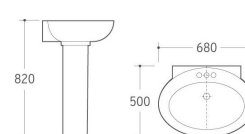

3004
Pedestal Basin
Size: 550x470x890mm
Fixing to wall with back

3005
Pedestal Basin
Size: 565x455x855mm
Fixing to wall with back

3007
Pedestal Basin
Size: 560x460x820mm
Fixing to wall with back

3013
Pedestal Basin
Size: 680x500x820mm
Fixing to wall with back