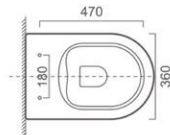

Wall-hung Toilet
 Size: 540x360x350mm
 P-trap: 180mm Roughing-in

matt white

matt black

matt light grey

matt brown

matt khaki

matt pink

XS076