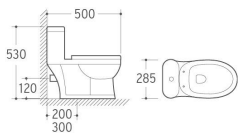

8273P

Washdown One-piece Toilet
Size: 500x285x530mm
P-trap: 120mm Roughing-in
S-trap: 200/300mm Roughing-in