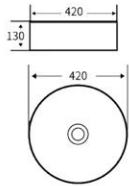

XS076

Art Basin
Size:420x420x130mm
Above counter mounting

matt white