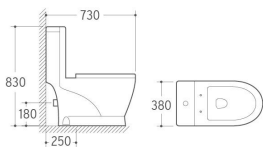

8232
Washdown/Siphonic One-piece Toilet
Size: 690x370x750mm
P-trap: 180mm Roughing-in
S-trap: 250/300mm Roughing-in