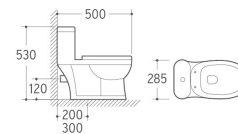

3026F
Pedestal Basin
Size: 430x340x500mm
Fixing to wall with back