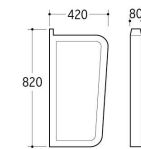

UP-003

Urinal
Size: 460x330x1000mm
Fixing to wall with back

UP-004

Urinal
Size: 340x320x630mm
Wall-hung installation

UP-012

Urinal
Size: 420x80x820mm
Wall-hung installation

UP-013

Urinal
Size: 460x355x980mm
Fixing to wall with back