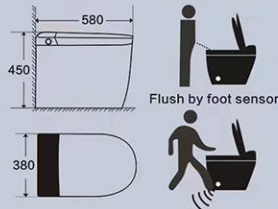

Intelligent toilet

IN-024

Size : 580x380x450mm
 Rough in : S-trap 300/400mm
 Material : Ceramic/ABS cover
 Water Heated : Instant Heated
 Inner/outside diameter: 6/8 cm

- | | |
|-------------|--|
| Special | Open cover by radar automatic
Open seat by foot induction Double mode switch
Flushing by identify male urine
Automatic flush Flush during power failure |
| Standard | Female cleaning Hip cleaning Mobile cleaning Massage cleaning
A key to stop Spray regulation Seat heating Drying from heater
Wind temperature regulation Water temperature regulation
Water-pressure adjust glaze washing |
| Others | Knob operation key Self-cleaning nozzle Heated water instantly
Seat induction Leakage protection Energy province electricity
Double filtration Automatic deodorization Power Memory |
| Performance | LED indicating screen Mute slow down Night light
12V safety voltage Smart cleaning glaze
Flame retardant material Remote control |

Intelligent toilet

IN-025

Size : 580x380x450mm
 Rough in : S-trap 300/400mm
 Material : Ceramic/ABS cover
 Water Heated : Instant Heated
 Inner/outside diameter: 6/8 cm

Special	Automatic flush Flush during power failure
Standard	Female cleaning Hip cleaning Mobile cleaning Massage cleaning A key to stop Spray regulation Seat heating Drying from heater Wind temperature regulation Water temperature regulation Water-pressure adjust glaze washing
Others	Knob operation key Self-cleaning nozzle Heated water instantly Seat induction Leakage protection Energy province electricity Double filtration Automatic deodorization Power Memory
Performance	LED indicating screen Mute slow down Night light 12V safety voltage Smart cleaning glaze Flame retardant material Remote control