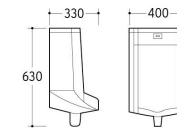

UP-001

Urinal
Size: 430x370x1050mm
Fixing to wall with back

UP-002

Urinal
Size: 400x360x1000mm
Fixing to wall with back

UP-010

Urinal
Size: 400x330x630mm
Wall-hung installation

UP-011

Urinal
Size: 325x300x690mm
Wall-hung installation