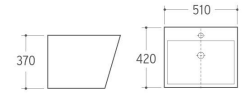

WB-031
Wall-hung Basin
Size: 510x420x370mm
Wall-hung installation

WB-027
Wall-hung Basin
Size: 600x460x500mm
Wall-hung installation