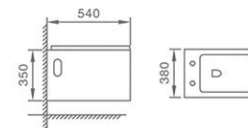

G-007

Wall-hung Toilet
 Size: 480x420x830mm
 P-trap: 180mm Roughing-in

WH-045

Wall-hung Toilet
 Size: 575x375x350mm
 P-trap: 180mm Roughing-in

WH-009

Wall-hung Toilet
 Size: 540x380x350mm
 P-trap: 180mm Roughing-in