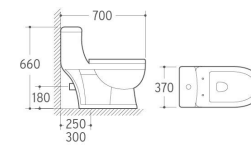

8244
Washdown One-piece Toilet
Size: 690x370x640mm
P-trap: 180mm Roughing-in
S-trap: 250/300mm Roughing-in