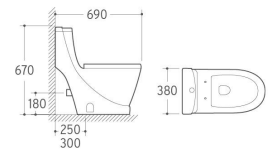

8231
Washdown One-piece Toilet
Size: 730x380x830mm
P-trap: 180mm Roughing-in
S-trap: 250mm Roughing-in