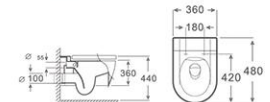

WH-026

Wall-hung Toilet
Size: 490x350x365mm
P-trap: 180mm Roughing-in

WH-027

Wall-hung Toilet
Size: 530x360x310mm
P-trap: 180mm Roughing-in

WH-028

Wall-hung Toilet
Size: 480x360x360mm
P-trap: 180mm Roughing-in