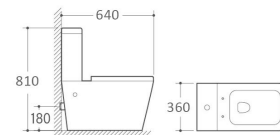

2017

Washdown Two-piece Toilet
Size: 640x360x810mm
P-trap: 180mm Roughing-in
S-trap: 100/250mm Roughing-in