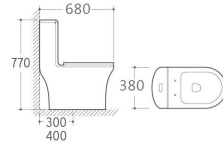

822
Siphonic One-piece Toilet
Size: 720x360x765mm
S-trap: 300/400mm Roughing-in