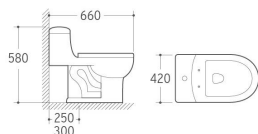

8252
Siphonic One-piece Toilet
Size: 620x370x690mm
S-trap: 300/400mm Roughing-in