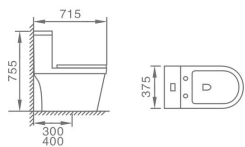

860
Siphonic One-piece Toilet
Size: 680x380x765mm
S-trap: 300/400mm roughing-in