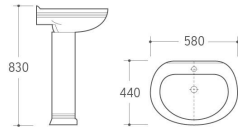

014
Bidet
Size: 565x360x390mm
Fixing to wall with back