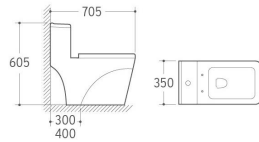

817N
Siphonic One-piece Toilet
Size: 680x380x770mm
S-trap: 300/400mm Roughing-in