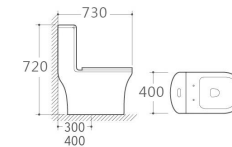

824
Siphonic One-piece Toilet
Size: 700x370x710mm
S-trap: 300/400mm Roughing-in