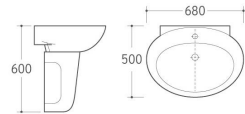

3039
Pedestal Basin
Size: 620x450x830mm
Fixing to wall with back

3040
Pedestal Basin
Size: 600x465x820mm
Fixing to wall with back

WB-019

Wall-hung Basin
Size: 550x420x480mm
Wall-hung installation

WB-020

Wall-hung Basin
Size: 680x500x600mm
Wall-hung installation