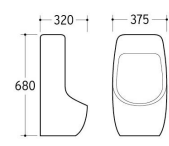

UP-005

Urinal
Size: 390x335x820mm
Wall-hung installation

UP-006

Urinal
Size: 390x370x790mm
Wall-hung installation

UP-015

Urinal
Size: 290x250x485mm
Wall-hung installation

UP-017

Urinal
Size: 375x320x680mm
Wall-hung installation