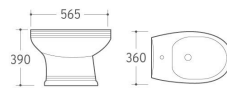

2028
Washdown Two-piece Toilet
Size: 650x340x770mm
P-trap: 180mm Roughing-in
S-trap: 250/300mm Roughing-in