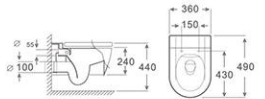

WH-015
Wall-hung Toilet
Size:570x380x340mm
P-trap: 180mm Roughing-in