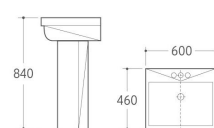

3036
Pedestal Basin
Size: 400x400x830mm
Fixing to wall with back