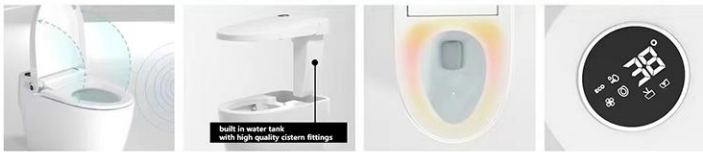

Auto open/close without water pressure requirement Seat heating Led Screen

IN-014 (Auto open/close) Intelligent toilet

Water pressure requirement: without water pressure requirement
Size: 670x400x470mm
Drainage pattern: S-trap/P-trap
Rough in: 200-450mm customizable

Product color available

Product function

without water pressure requirement	Led Screen	Auto open	Auto flip with the foot sensor	Auto flush with foot sensor	Auto flush	Auto close	Men's recognition flush
Instant heat water	Rear washing	Women washing	Mobile wash	Water pressure adjustment	Nozzle position adjustment	Nozzle self-cleaning	Water filtration
Seat sensor	Pre-wet	Adjustable seat temperature	Adjustable water temperature	Adjustable air temperature	Warm air drying	Night light	Soft closing seat
Remote control	Self-calibration	Rotary side switch	Seat heating	ECO model	IPX4 waterproof	Highflow voltage pressure protection	Leakage protection
Burning protection	Flame retardant seat	Water pressure adjustment					

Built in water tank
Dual mode switchable
Auto open/close