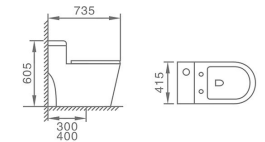

833
Siphonic One-piece Toilet
Size: 610x350x750mm
S-trap: 300/400mm Roughing-in