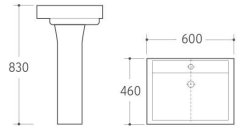

3014
Pedestal Basin
Size: 665x505x860mm
Fixing to wall with back

3015
Pedestal Basin
Size: 580x460x850mm
Fixing to wall with back

3016
Pedestal Basin
Size: 580x440x830mm
Fixing to wall with back

3019
Pedestal Basin
Size: 600x460x830mm
Fixing to wall with back