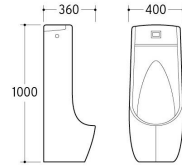

UP-001

Urinal
Size: 430x370x1050mm
Fixing to wall with back

UP-002

Urinal
Size: 400x360x1000mm
Fixing to wall with back

UP-010

Urinal
Size: 400x330x630mm
Wall-hung installation

UP-011

Urinal
Size: 325x300x690mm
Wall-hung installation