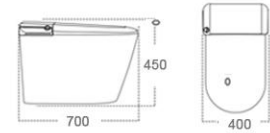

Special	Automatic flush Flush during power failure
Standard	Female cleaning Hip cleaning Mobile cleaning Massage cleaning A key to stop Spray regulation Seat heating Drying from heater Wind temperature regulation Water temperature regulation Water-pressure adjust glaze washing
Others	Knob operation key Self-cleaning nozzle Heated water instantly Seat induction Leakage protection Energy province electricity Double filtration Automatic deodorization Power Memory
Performance	LED indicating screen Mute slow down Night light 12V safety voltage Smart cleaning glaze Flame retardant material Remote control