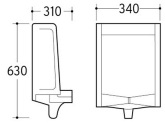

UP-022

Urinal
Size: 340x300x690mm
Wall-hung installation