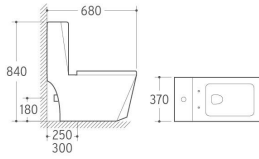

8210
Washdown One-piece Toilet
Size: 755x365x770mm
P-trap: 180mm Roughing-in
S-trap: 250mm Roughing-in

8304
Washdown One-piece Toilet
Size: 720x375x800mm
P-trap: 180mm Roughing-in
S-trap: 250/300mm Roughing-in

8212
Washdown/Siphonic One-piece Toilet
Size: 700x360x810mm
P-trap: 180mm Roughing-in
S-trap: 250/300/400mm Roughing-in

8213
Washdown/Siphonic One-piece Toilet
Size: 680x370x840mm
P-trap: 180mm Roughing-in
S-trap: 250/300mm Roughing-in