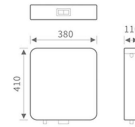

PT-805
Size: 380x125x410mm