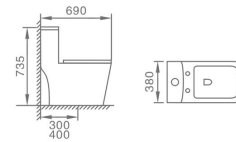

850
Siphonic One-piece Toilet
Size: 680x375x725mm
S-trap: 300/400mm roughing-in