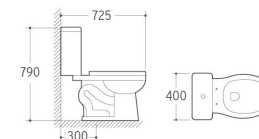

3009
Pedestal Basin
Size: 550x440x840mm
Fixing to wall with back

WB-044
Wall-hung Basin
Size: 490x450x340mm
Wall-hung installation

2029
Washdown Two-piece Toilet
Size: 655x350x785mm
P-trap: 180mm Roughing-in
S-trap: 250/300mm Roughing-in

2021
Siphonic Two-piece Toilet
Size: 725x400x790mm
S-trap: 300mm Roughing-in

2020
Siphonic Two-piece Toilet
Size: 690x400x760mm
S-trap: 300mm Roughing-in

2011

Washdown Two-piece Toilet
 Size: 780x380x790mm
 P-trap: 180mm Roughing-in
 S-trap: 250mm Roughing-in