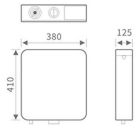

PT-802
Size: 370x110x382mm

PT-803
Size: 380x110x430mm

PT-804
Size: 380x110x430mm

PT-805
Size: 380x125x410mm

PT-806
Size: 395x130x380mm

PT-807
Size: 390x125x410mm

PT-808W
Size: 380x120x410mm

PT-808H
Size: 380x120x410mm