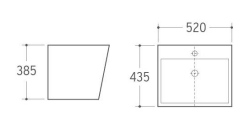

WB-021

Wall-hung Basin
Size: 515x450x480mm
Wall-hung installation

WB-048

Wall-hung Basin
Size: 600x460x500mm
Wall-hung installation

WB-029

Wall-hung Basin
Size: 555x430x415mm
Wall-hung installation

WB-031

Wall-hung Basin
Size: 520x435x385mm
Wall-hung installation