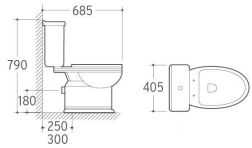

3016
Pedestal Basin
Size: 580x440x830mm
Fixing to wall with back