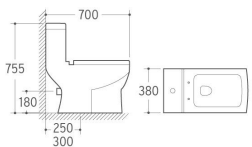

G-011

Pedestal Basin
 Size: 510x450x850mm
 Fixing to wall with back

WH-009

Wall-hung Toilet
 Size: 540x380x350mm
 P-trap: 180mm Roughing-in

G-011

Pedestal Basin
 Size: 510x450x850mm
 Fixing to wall with back

8214
Washdown/Siphonic One-piece Toilet
Size: 680x360x755mm
P-trap: 180mm Roughing-in
S-trap: 250/300mm Roughing-in

8219
Washdown One-piece Toilet
Size: 700x385x760mm
P-trap: 180mm Roughing-in
S-trap: 250/300mm Roughing-in

8220
Washdown/Siphonic One-piece Toilet
Size: 715x450x650mm
P-trap: 180mm Roughing-in
S-trap: 250/300mm Roughing-in

8305
Washdown One-piece Toilet
Size: 690x390x830mm
P-trap: 180mm Roughing-in
S-trap: 250/300mm Roughing-in

One Piece Toilet

One Piece Toilet

8215
Washdown/Siphonic One-piece Toilet
Size: 700x380x755mm
P-trap: 180mm Roughing-in
S-trap: 250/300mm Roughing-in

8306
Washdown One-piece Toilet
Size: 630x370x830mm
P-trap: 180mm Roughing-in
S-trap: 250/300mm Roughing-in