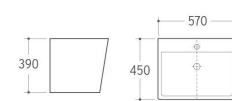

Wall-hung Basin
Size: 570x450x390mm
Wall-hung installation

WB-039