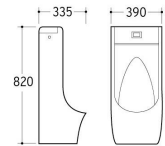

UP-003

Urinal
Size: 460x330x1000mm
Fixing to wall with back

UP-004

Urinal
Size: 340x320x630mm
Wall-hung installation

UP-012

Urinal
Size: 420x80x820mm
Wall-hung installation

UP-013

Urinal
Size: 460x355x980mm
Fixing to wall with back

UP-005

Urinal
Size: 390x335x820mm
Wall-hung installation

UP-006

Urinal
Size: 390x370x790mm
Wall-hung installation

UP-015

Urinal
Size: 290x250x485mm
Wall-hung installation

UP-017

Urinal
Size: 375x320x680mm
Wall-hung installation