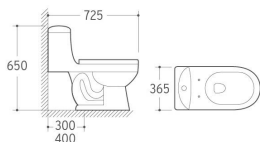

8248
Siphonic One-piece Toilet
Size: 660x420x580mm
S-trap: 250/300mm Roughing-in