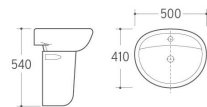

Wall-hung Basin
Size: 500x410x540mm
Wall-hung installation

WB-024