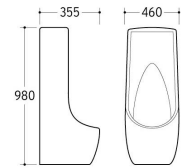

UP-003

Urinal
Size: 460x330x1000mm
Fixing to wall with back

UP-004

Urinal
Size: 340x320x630mm
Wall-hung installation

UP-012

Urinal
Size: 420x80x820mm
Wall-hung installation

UP-013

Urinal
Size: 460x355x980mm
Fixing to wall with back