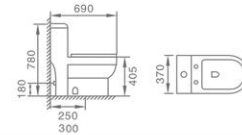

8226

Washdown One-piece Toilet
 Size: 730x390x790mm
 P-trap: 180mm Roughing-in
 S-trap: 250/300mm Roughing-in

8227

Washdown One-piece Toilet

Size: 690x370x780mm

P-trap: 180mm Roughing-in

S-trap: 250/300mm Roughing-in