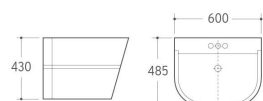

WB-033

Wall-hung Basin
Size: 525x420x475mm
Wall-hung installation

WB-036

Wall-hung Basin
Size: 560x435x425mm
Wall-hung installation

WB-025

Wall-hung Basin
Size: 550x470x490mm
Wall-hung installation

WB-026

Wall-hung Basin
Size: 600x485x430mm
Wall-hung installation