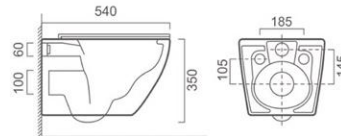

Wall-hung Toilet
 Size: 540x360x350mm
 P-trap: 180mm Roughing-in

matt white

matt black

matt light grey

matt brown

matt khaki

matt pink

XS076