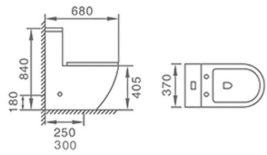

8221
Washdown One-piece Toilet Toilet
Size: 680x370x840mm
P-trap: 180mm Roughing-in
S-trap: 250/300mm Roughing-in