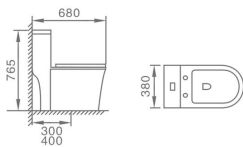

864
Siphonic One-piece Toilet
Size: 665x400x755mm
S-trap: 300/400mm roughing-in