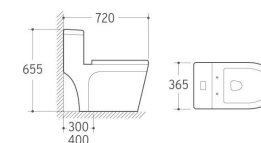

8254
Siphonic One-piece Toilet
Size: 630x360x730mm
S-trap: 300/400mm Roughing-in

8255B
Siphonic One-piece Toilet
Size: 730x410x650mm
S-trap: 300/400mm Roughing-in

8267
Siphonic One-piece Toilet
Size: 720x395x695mm
S-trap: 250/300/400mm Roughing-in

803
Siphonic One-piece Toilet
Size: 655x355x765mm
S-trap: 300/400mm Roughing-in

807
Siphonic One-piece Toilet
Size: 720x365x655mm
S-trap: 300/400mm Roughing-in

811
Siphonic One-piece Toilet
Size: 700x400x770mm
S-trap: 300/400mm Roughing-in