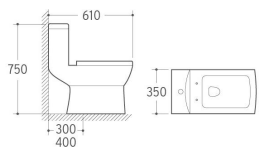

828
Siphonic One-piece Toilet
Size: 690x360x600mm
S-trap: 300/400mm Roughing-in

831
Siphonic One-piece Toilet
Size: 720x390x765mm
S-trap: 300/400mm Roughing-in

832
Siphonic One-piece Toilet
Size: 710x380x740mm
S-trap: 300/400mm Roughing-in

842
Siphonic One-piece Toilet
Size: 690x380x735mm
S-trap: 300/400mm roughing-in

850
Siphonic One-piece Toilet
Size: 680x375x725mm
S-trap: 300/400mm roughing-in

851
Siphonic One-piece Toilet
Size: 735x415x605mm
S-trap: 300/400mm roughing-in

833
Siphonic One-piece Toilet
Size: 610x350x750mm
S-trap: 300/400mm Roughing-in

834
Siphonic One-piece Toilet
Size: 700x360x780mm
S-trap: 300/400mm roughing-in

839
Siphonic One-piece Toilet
Size: 695x375x750mm
S-trap: 300/400mm roughing-in