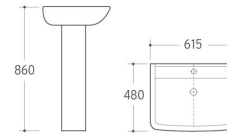

3009
Pedestal Basin
Size: 550x440x840mm
Fixing to wall with back