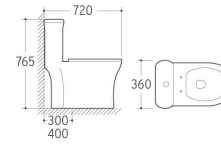

823N
Siphonic One-piece Toilet
Size: 730x400x720mm
S-trap: 300/400mm Roughing-in