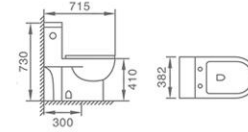

8297

Siphonic One-piece Toilet

Size: 715x382x730mm

S-trap: 300mm Roughing-in