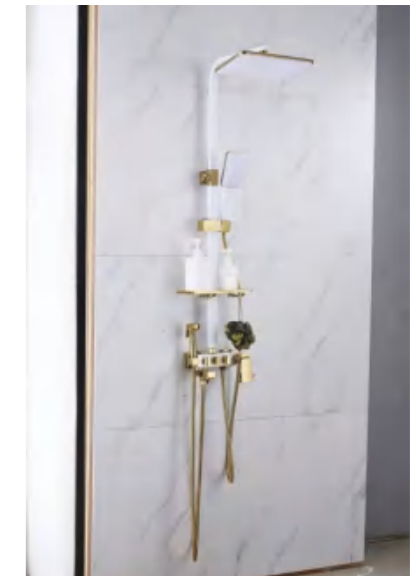

GZOYW1998285

Weight: 5Kg
Material: Brass
Single package size: 380*550*165mm
Outer box size: 780*570*850mm
Quantity / box: 10 pieces

$45.00