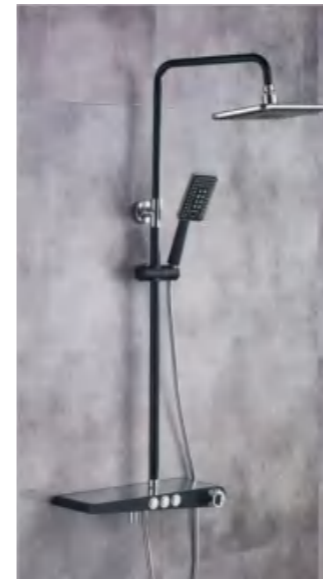

GZB14001

Weight: 5Kg
Material: Brass
Body size: 445*140*53mm
Outer box size: 710*490*820mm
Quantity / box: 5 pieces

$64.00