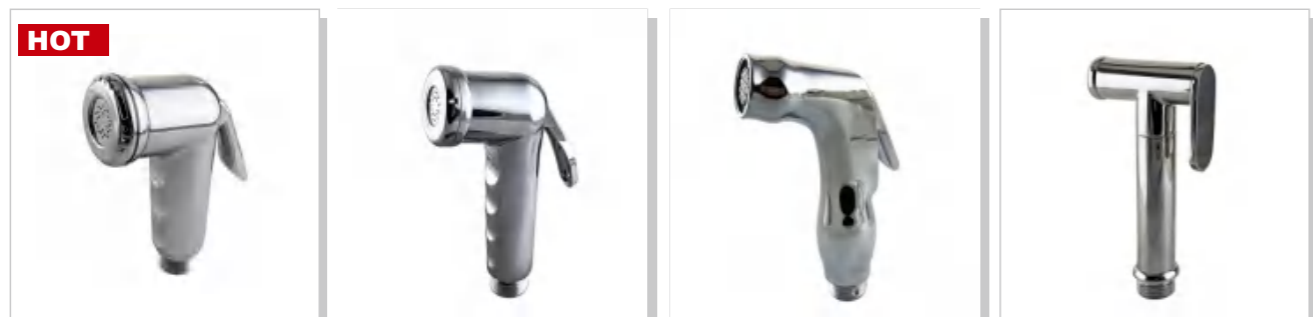

GZLS2051512 $2.85	GZLS2051512S $3.95	GZCJS285185 $2.75	GZLSP78060 $0.99
Weight: 205g Material: zinc alloy Single package size: 220*162*50mm Outer box size: 500*450*270mm Quantity / box: 150 pieces	Weight: 410g Material: zinc alloy Single package size: 170*150*60mm Outer box size: 700*340*400mm Quantity / box: 50 pieces	Weight: 285g Material: Stainless steel Single package size: 170*150*60mm Outer box size: 700*340*400mm Quantity / box: 50 pieces	Weight: 65g Material: Plastic Single package size: 220*162*50mm Outer box size: 500*450*270mm Quantity / box: 150 pieces

GZJYP078050-P $0.85	GZJYP078050 $0.89	GZLSP06604 $0.72	GZLSB225020 $3.65
Function: Shattaf / Spray Weight: 67g Material: Plastic Single package size: 220*162*50mm Outer box size: 500*450*270mm Quantity / Ctn: 150 pieces	Function: Shattaf / Spray Weight: 78g Material: Plastic Single package size: 220*162*50mm Outer box size: 500*450*270mm Quantity / Ctn: 150 pieces	Function: Shattaf / Spray Weight: 63g Material: Plastic Single package size: 220*162*50mm Outer box size: 500*450*270mm Quantity / Ctn: 150 pieces	Function: Shattaf / Spray Weight: 223g Material: Brass Single package size: 220*162*50mm Outer box size: 500*450*270mm Quantity / Ctn: 150 pieces