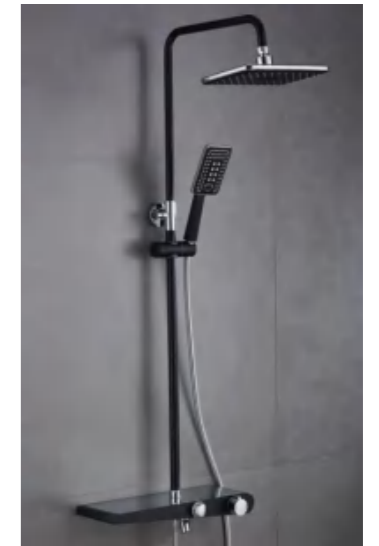

GZ09XDL107360

Weight: 5Kg
Material: Brass
Package size: 710*490*820mm
Quantity / box: 5 pieces

$63.00