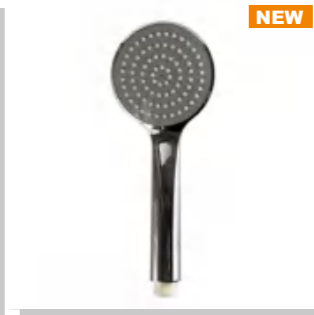

GZLSP9546 $0.80
Description: Single Mode Hand Shower
Weight: 95g
Material: ABS plastic
Single package size: Bubble bag
Outer box size: 660*430*490mm
Quantity / Ctn: 200 pieces