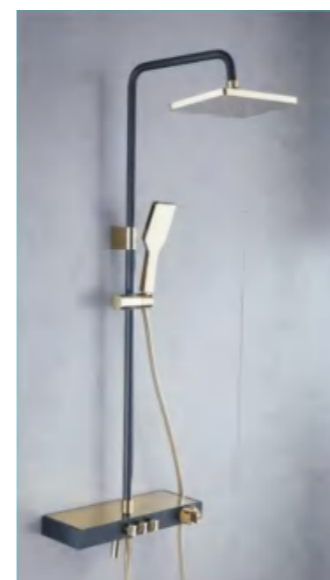

GZA13806

Weight: 5Kg
Material: Brass
Body size: 410*140*48mm
Outer box size: 710*490*820mm
Quantity / box: 5 pieces

$63.00