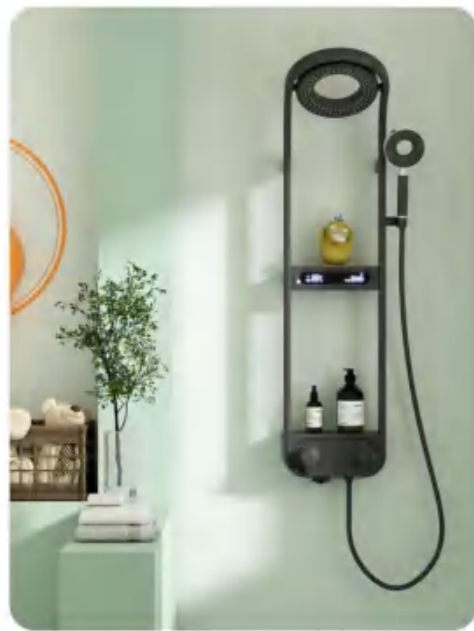

GZZLB999993GG
Weight: 8.3Kg
Material: Brass Body
Single package size: 1240*364*280mm
Outer box size: 1240*364*280mm
Quantity / box: 1 pieces
$185.00