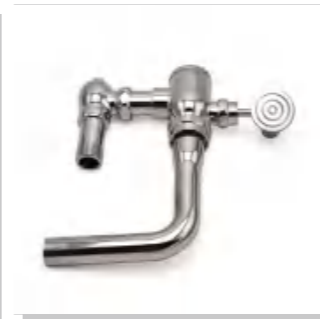

GZTT00165 $30.50
Weight: 1760g
Material: Brass
Single package size: 200*160*80mm
Outer box size: 620*340*440mm
Quantity / box: 30 pieces