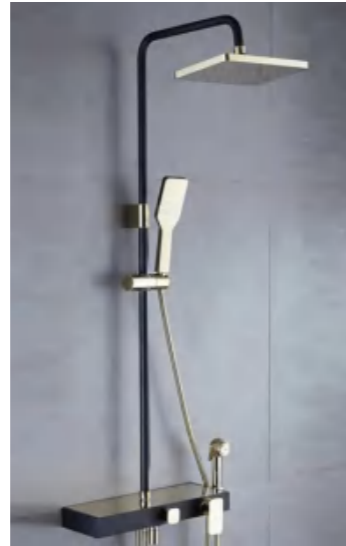

GZ09XDL135400

Weight: 5Kg
Material: Brass
Package size: 710*490*820mm
Quantity / box: 5 pieces

$69.00