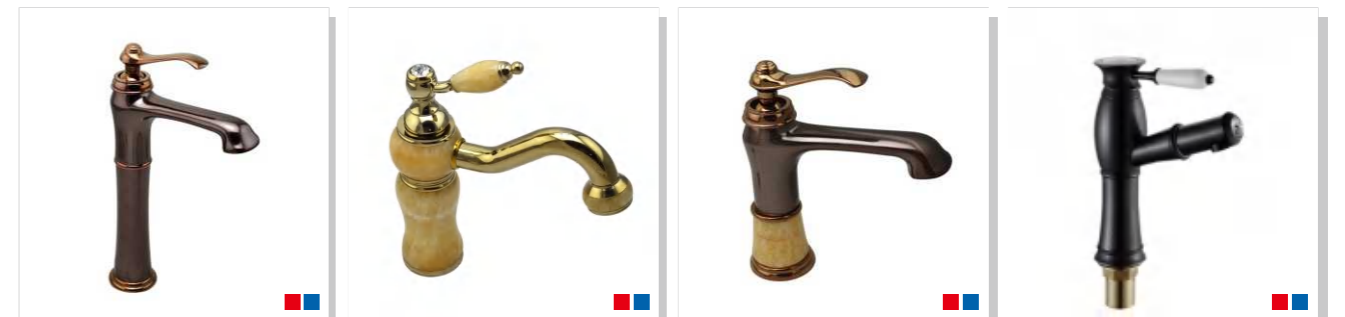

GZYKF1164140 $29.70 **GZ50681309Q13H11** $27.40 **GZ5067M100YLF** $24.60 **GZMK012860140** $28.80
Weight:
Material: Brass
Single package size: 370*230*75mm
Outer box size: 660*380*450mm
Quantity / box: 18 pieces

MCBKRPDIO®