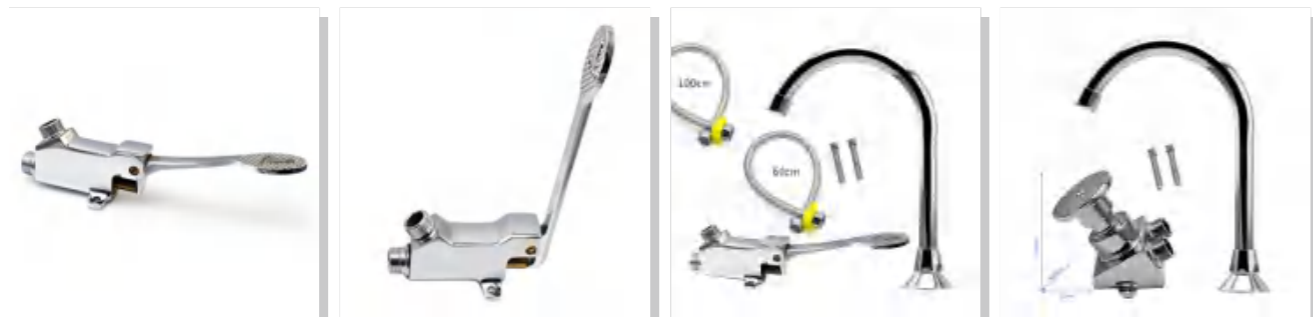

GZ418032S $4.00 Weight: 420g Material: Zinc alloy Single package size: 330*170*75mm Outer box size: 700*340*400mm Quantity / box: 20 pieces	GZ418032HY033 $7.90 Weight: 418g Material: Brass Single package size: 330*170*75mm Outer box size: 700*340*400mm Quantity / box: 20 pieces	GZ418032T $8.00 Weight: 1129g Material: Brass Single package size: 330*170*75mm Outer box size: 700*340*400mm Quantity / box: 20 pieces	Gz545039 $9.40 Weight: 545g Material: Brass Single package size: 330*170*75mm Outer box size: 700*340*400mm Quantity / box: 20 pieces