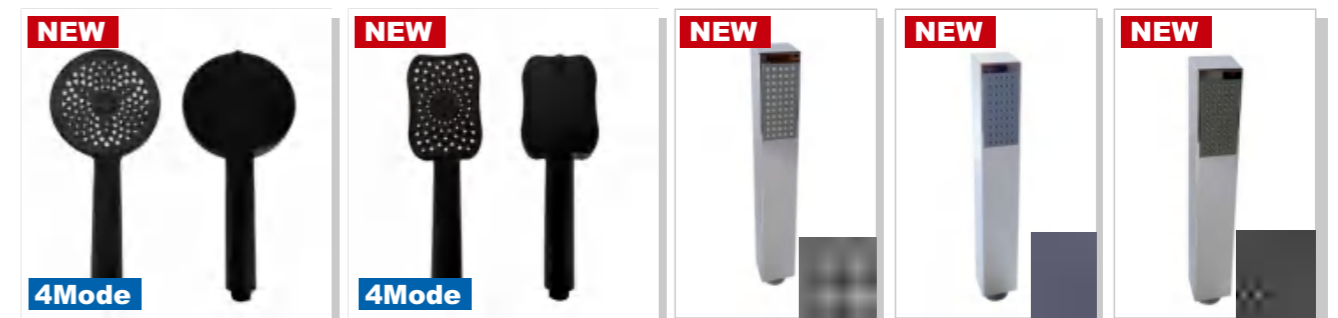

GZ***** $***	GZLSP146056 $1.05	GZLSP146060 $1.13	GZLSP146077 $1.38
Function: Shattaf / Sprayer set Weight: 120g Material: Plastic Single package size: Transparent bag Outer box size: 660*430*490mm Quantity / Ctn: 150 pieces	Function: 1 function with stop button Weight: 145g Material: Plastic Single package size: 220*162*50mm Outer box size: 660*430*490mm Quantity / Ctn: 200 pieces	Function: 1 function with stop button Weight: 135g Material: Plastic Single package size: 220*162*50mm Outer box size: 660*430*490mm Quantity / Ctn: 200 pieces	Function: 1 function with stop button Weight: 143g Material: Plastic Single package size: 220*162*50mm Outer box size: 660*430*490mm Quantity / Ctn: 200 pieces