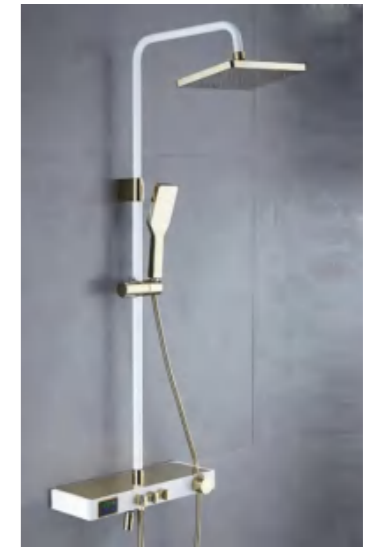

GZ09XDL133440

Weight: 5Kg
Material: Brass
Package size: 710*490*820mm
Quantity / box: 5 pieces

$75.00