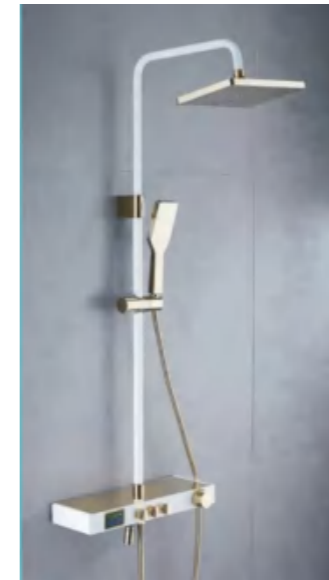

GZC13806

Weight: 5Kg
Material: Brass
Body size: 410*140*48mm
Outer box size: 710*490*820mm
Quantity / box: 5 pieces

$63.00