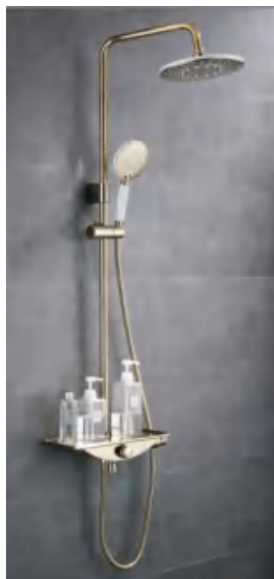

GZG13101

Weight: 5Kg
Material: Brass
Body size: 380*140*60mm
Outer box size: 710*490*820mm
Quantity / box: 5 pieces

$45.00