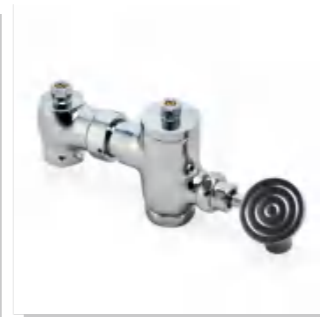

GZ98191080085 $15.80
Weight: 1180g
Material: Brass
Single package size: 200*160*80mm
Outer box size: 620*340*440mm
Quantity / box: 30 pieces