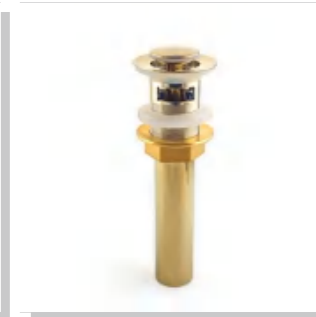

GZDTB318025 $4.50
Function: Basin Drainer
Weight: 335g
Material: Stainless steel
Product size: 110*75*75mm
Outer Ctn size: 560*290*350mm
Quantity / Ctn: 100 pieces