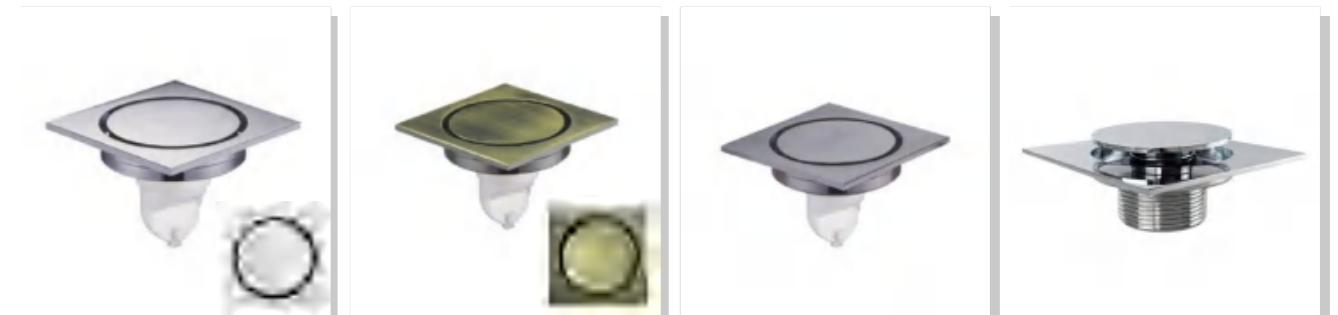

GZ8808C023 $4.42 Weight: 355g Material: Brass Product size: 100*100mm Outer Ctn size: 560*295*420mm Quantity / Ctn: 60 pieces	GZ8808Q024 $4.62 Weight: 355g Material: Brass Product size: 100*100mm Outer Ctn size: 560*295*420mm Quantity / Ctn: 60 pieces	GZ7033C012 $4.62 Weight: 355g Material: Brass Product size: 100*100mm Outer Ctn size: 560*295*420mm Quantity / Ctn: 60 pieces	GZ7034C012 $4.80 Weight: 295g Material: Brass Product size: 100*100mm Outer Ctn size: 560*295*420mm Quantity / Ctn: 60 pieces