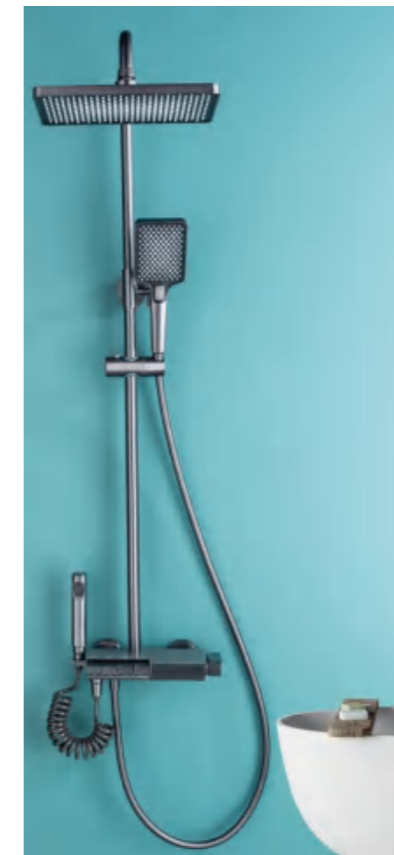

\$68.00

BRASS BODY / GUN GRAY

GZOYW1355350GG

\$68.00

BRASS BODY / GUN GRAY

GZHSB2599320

\$95.00

BRASS BODY / GUN GRAY