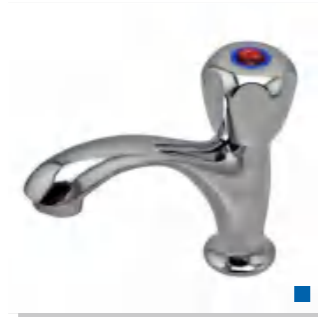

GZSH148AY27086XX29093 $4.30
Weight: 406g
Material: Brass
Single package size: 200*160*80mm
Outer box size: 620*340*440mm
Quantity / box: 60 pieces