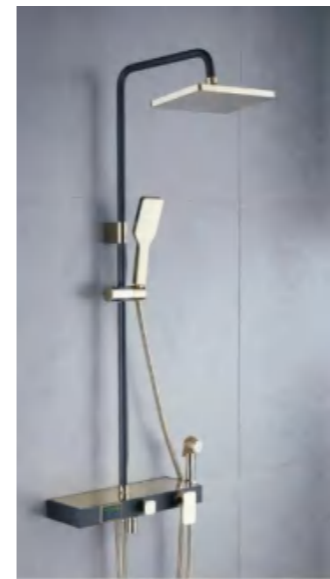

GZC14008

Weight: 5Kg
Material: Brass
Body size: 410*140*48mm
Outer box size: 710*490*820mm
Quantity / box: 5 pieces

$63.00