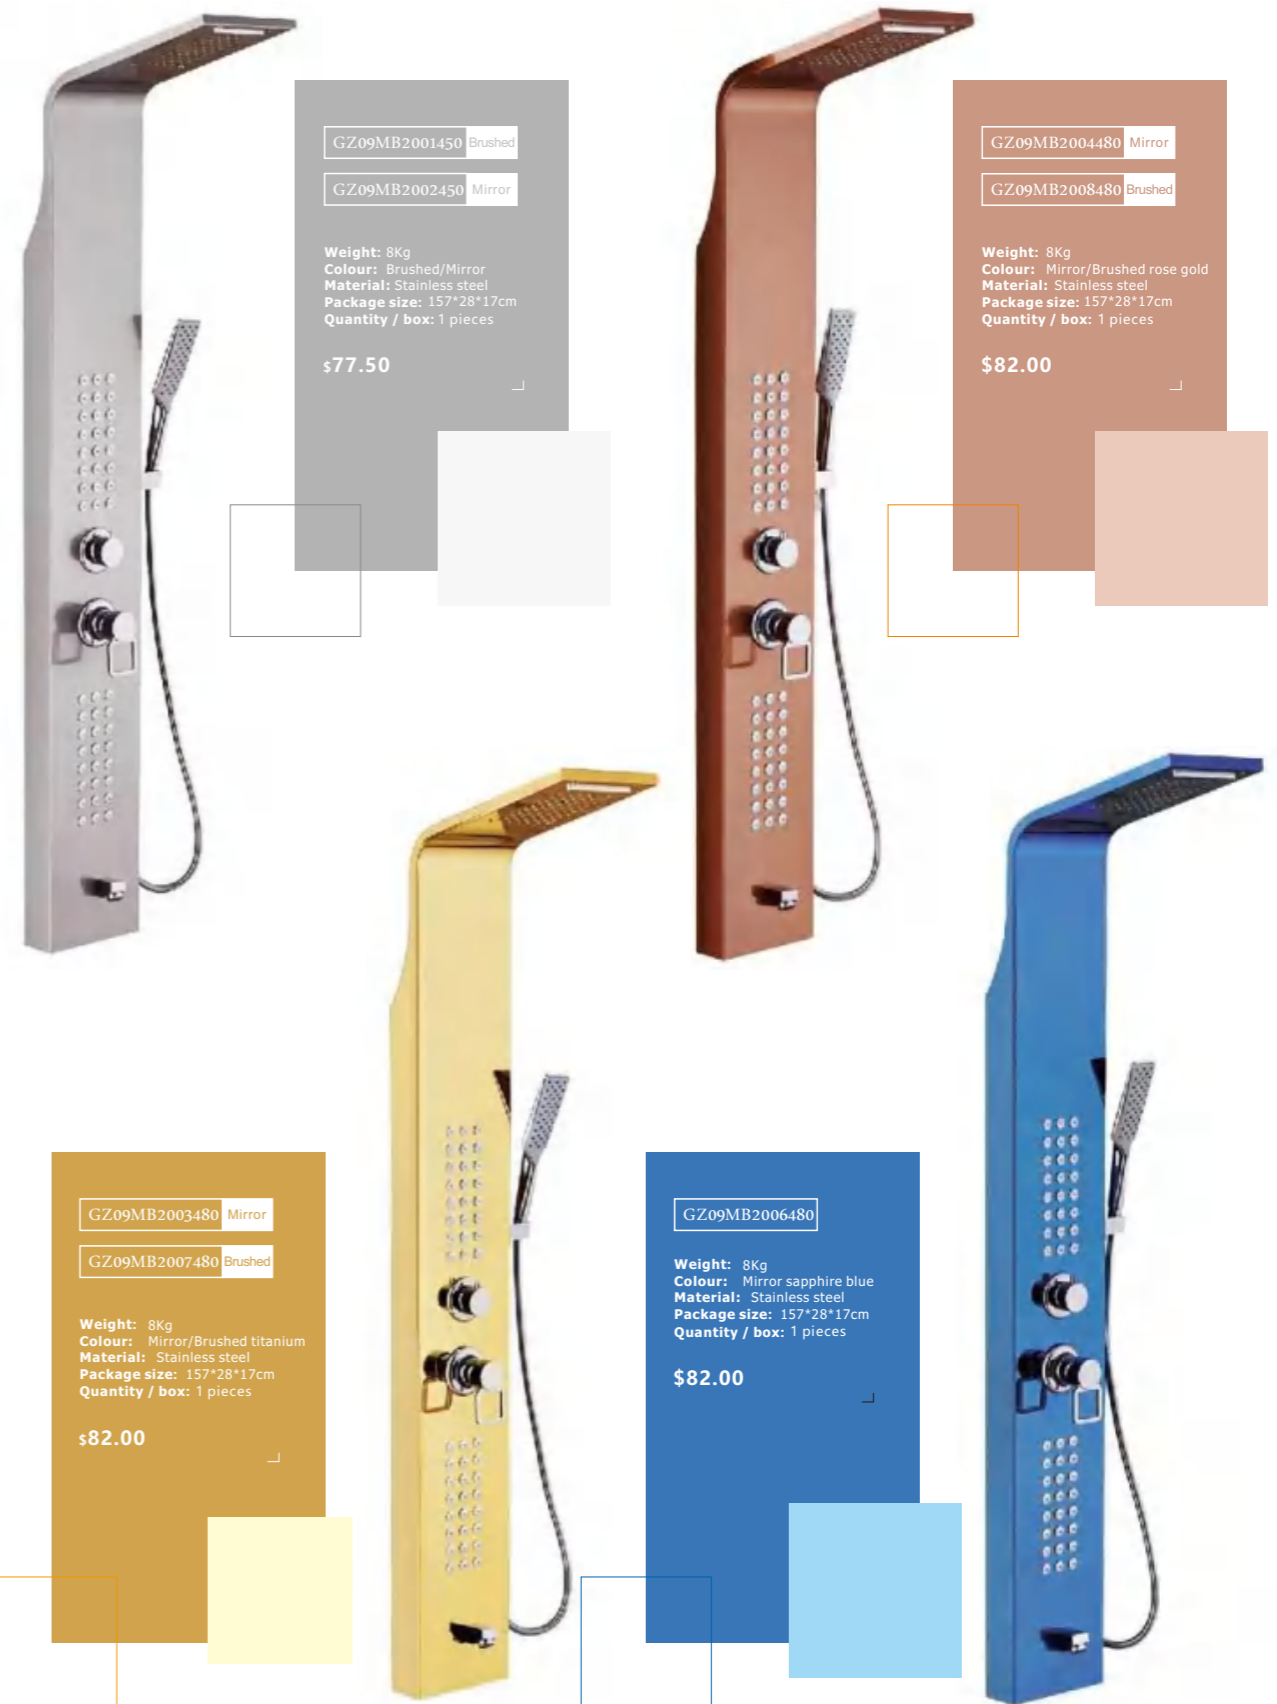

GZ09MB2001450 Brushed
GZ09MB2002450 Mirror
Weight: 8Kg
Colour: Brushed/Mirror
Material: Stainless steel
Package size: 157*28*17cm
Quantity / box: 1 pieces
$77.50

GZ09MB2004480 Mirror
GZ09MB2008480 Brushed
Weight: 8Kg
Colour: Mirror/Brushed rose gold
Material: Stainless steel
Package size: 157*28*17cm
Quantity / box: 1 pieces
$82.00

GZ09MB2003480 Mirror
GZ09MB2007480 Brushed
Weight: 8Kg
Colour: Mirror/Brushed titanium
Material: Stainless steel
Package size: 157*28*17cm
Quantity / box: 1 pieces
$82.00

GZ09MB2006480
Weight: 8Kg
Colour: Mirror sapphire blue
Material: Stainless steel
Package size: 157*28*17cm
Quantity / box: 1 pieces
$82.00

Intelligent and more energy-saving, It knows you better than you.