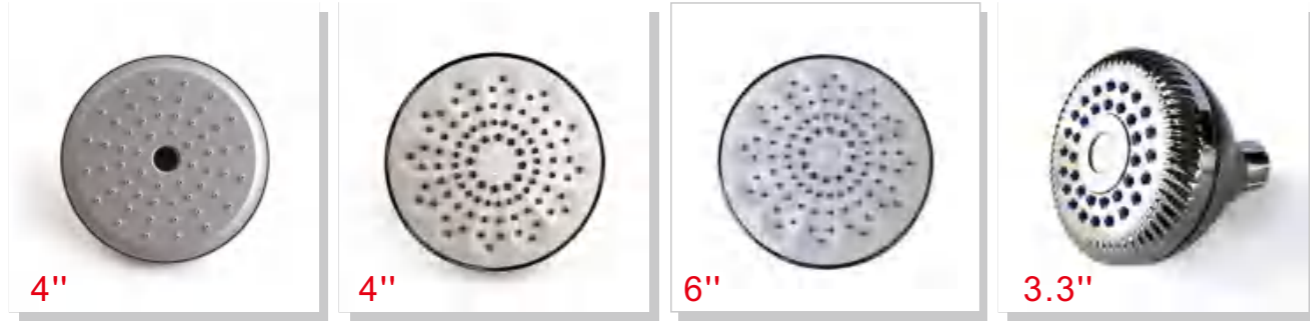

GZJY142080 $1.60 Weight: 142g Material: ABS plastic Single package size: Outer box size: 660*430*490mm Quantity / box: 250 pieces	GZJYS9057 $1.18 Weight: 90g Material: ABS Plastic Single package size: Outer box size: 660*430*490mm Quantity / box: 250 pieces	GZZYA133073-6 $1.30 Weight: 132g Material: ABS Plastic Single package size:158*158*60mm Outer box size: 540*490*640mm Quantity / box: 120 pieces	GZZYA95006-4 $0.85 Weight: 98g Material: ABS Plastic Single package size: Outer box size: 660*430*420mm Quantity / box: 250 pieces