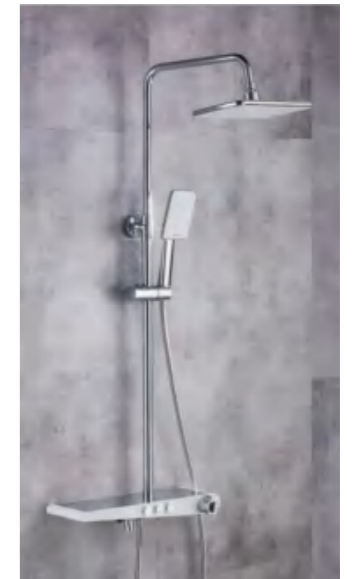

GZB14003

Weight: 5Kg
Material: Brass
Body size: 445*140*53mm
Outer box size: 710*490*820mm
Quantity / box: 5 pieces

$64.50