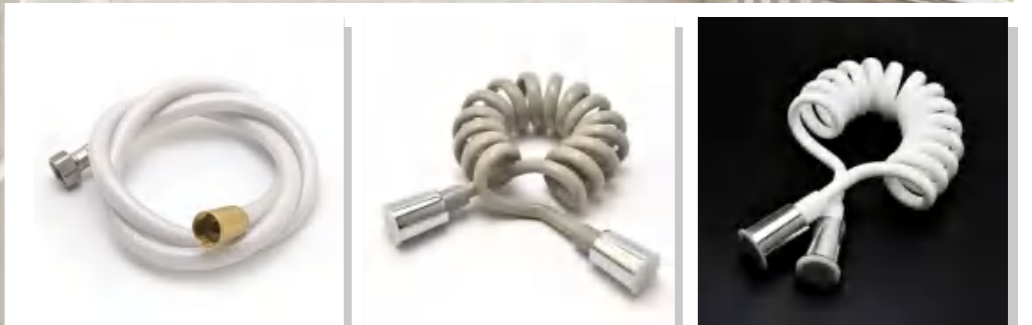

GZLS20528 $0.68 Weight: 200g Material: ABS plastic Single package size: none Outer box size: 560*290*410mm Quantity / box: 400 pieces	GZJY28045 $0.98 Weight: 28g Material: PU Single package size: none Outer box size: 560*290*410mm Quantity / box: 400 pieces	GZLS28045 $0.70 Weight: 77g Material: PU Single package size: none Outer box size: 640*330*450mm Quantity / box: 500 pieces