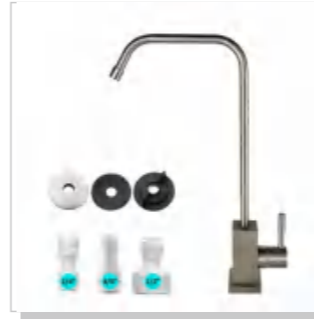

GZXX24833 $1.60
Weight: 250g
Material: Zinc alloy
Single package size: 370*215*70mm
Outer box size: 660*380*450mm
Quantity / box: 54 pieces