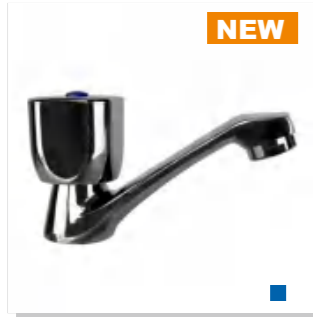

GZXX328070Z $2.80
Weight: 329g
Material: Zinc alloy
Single package size: 200*160*140mm
Outer box size: 620*340*440mm
Quantity / box: 72 pieces