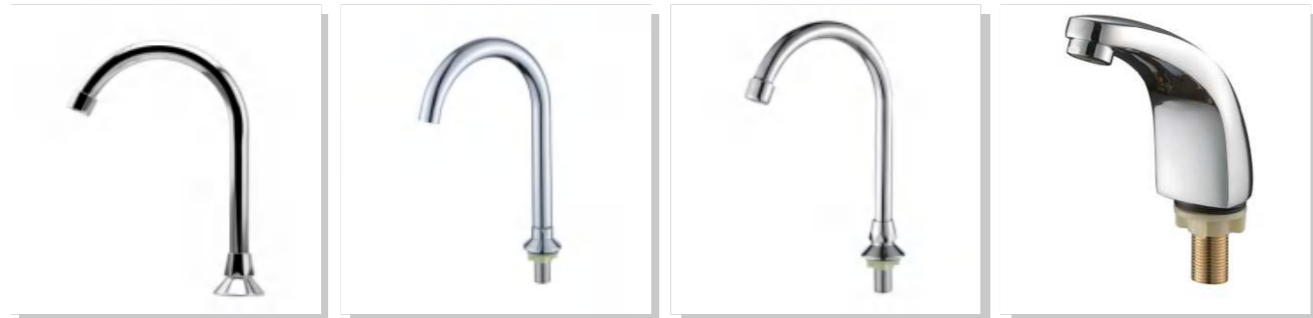

FOOT PEDAL TAPS
脚踏系列 >>>

GZHZ1809 $1.60 Weight: 165g Material: Stainless steel Single package size: 420*230*75mm Outer box size: 660*430*490mm Quantity / box: 150 pieces	GZHZ2414 $2.15 Weight: 165g Material: Stainless steel Single package size: 420*230*75mm Outer box size: 660*430*490mm Quantity / box: 150 pieces	GZHZ2012 $2.50 Weight: 165g Material: Stainless steel Single package size: 420*230*75mm Outer box size: 660*430*490mm Quantity / box: 150 pieces	GZHZD33 $6.50 Weight: 165g Material: Brass Single package size: 420*230*75mm Outer box size: 660*430*490mm Quantity / box: 150 pieces