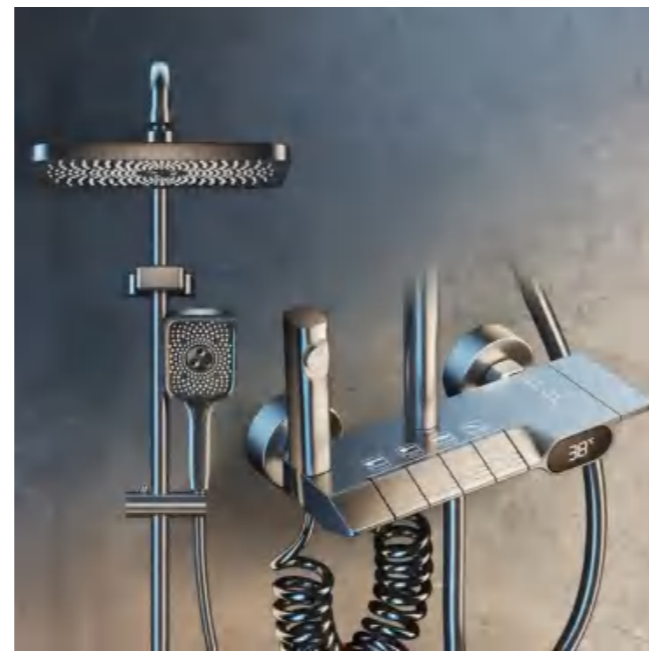

\$32.00

GZS022-7

Weight: 5Kg
Material: Space Aluminum Body
Single package size: 745*315*135mm
Outer box size: 770*330*700mm
Quantity / box: 5 pieces

\$36.50

GZS022-4
Weight: 5Kg
Material: Brass Body
Single package size: 745*315*135mm
Outer box size: 770*330*700mm
Quantity / box: 5 pieces
\$39.00