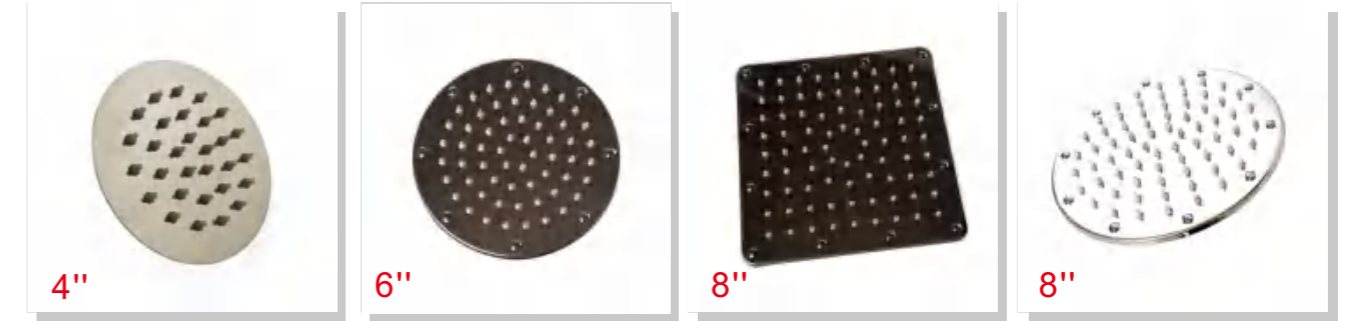

GZJYS72048 $0.95 Weight: 72g Material: Stainless steel Single package size:105*105*55mm Outer box size: 570*540*430mm Quantity / box: 200 pieces	GZSDS238095 $2.00 Weight: 233g Material: stainless steel Single package size: 158*158*58mm Outer box size: 540*490*640mm Quantity / box: 120 pieces	GZSDS43012 $2.50 Weight: 434g Material: Stainless steel Single package size: 210*205*58mm Outer box size: 630*430*640mm Quantity / box: 60 pieces	GZSDS35011 $2.35 Weight: 348g Material: Stainless steel Single package size: 210*205*58mm Outer box size: 630*430*640mm Quantity / box: 60 pieces