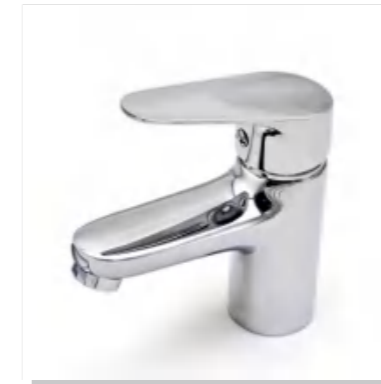

GZSH0036 $9.50
Weight: 745g
Material: Brass
Single package size: 250*190*70mm
Outer box size: 520*390*440mm
Quantity / box: 24 pieces