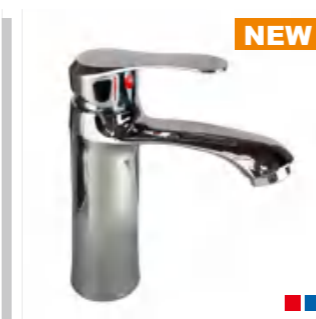

GZNTZ886026 $5.20
Description: Chrome Mixer Basin Faucet
Weight: 900g
Material: Zinc alloy
Single package size: 250*190*70mm
Outer box size: 520*390*440mm
Quantity / Ctn: 24 pieces