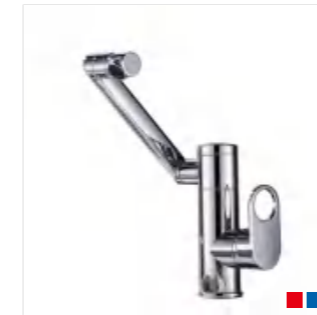

GZMK-0155 $33.50
Weight:
Material: Brass
Single package size: 250*190*70mm
Outer box size: 520*390*440mm
Quantity / box: 24 pieces