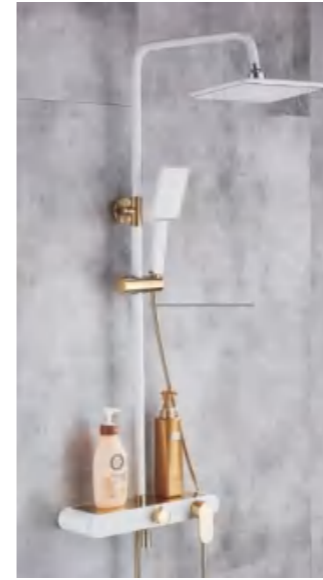

GZF12702

Weight: 5Kg
Material: Brass
Body size: 400*120*53mm
Outer box size: 710*490*820mm
Quantity / box: 5 pieces

$45.00