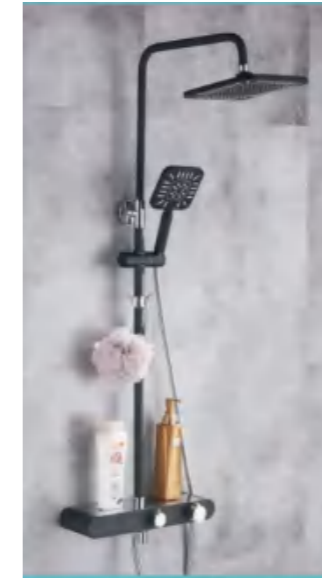

GZF12703

Weight: 5Kg
Material: Brass
Body size: 400*120*53mm
Outer box size: 710*490*820mm
Quantity / box: 5 pieces

$45.00