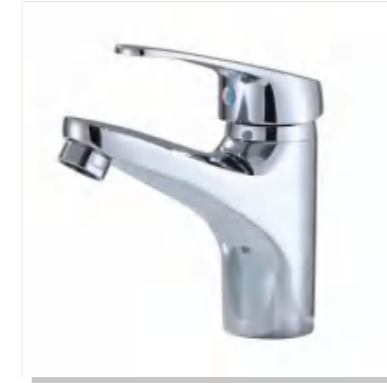

GZCL030Z $4.50
Weight: 500g
Material: Zinc alloy
Single package size: 250*190*70mm
Outer box size: 520*390*440mm
Quantity / box: 24 pieces