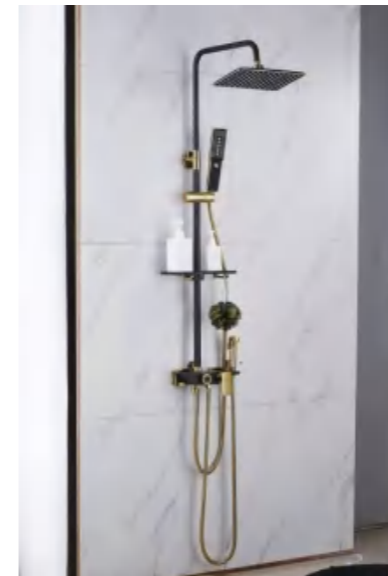

GZOYW1488225

Weight: 5Kg
Material: Brass
Single package size: 380*550*165mm
Outer box size: 780*570*850mm
Quantity / box: 10 pieces

$37.00