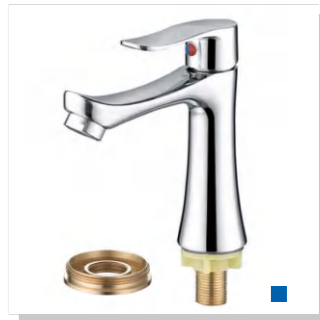

GZBS4008025 $4.75
Weight: 500g
Material: Brass alloy
Single package size: 250*190*70mm
Outer box size: 520*390*440mm
Quantity / box: 48 pieces