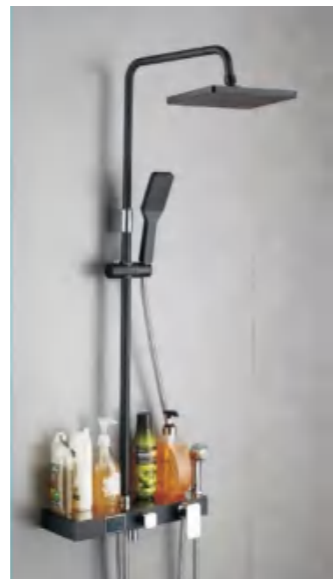

GZC13903

Weight: 5Kg
Material: Brass
Body size: 410*140*48mm
Outer box size: 710*490*820mm
Quantity / box: 5 pieces

$63.00