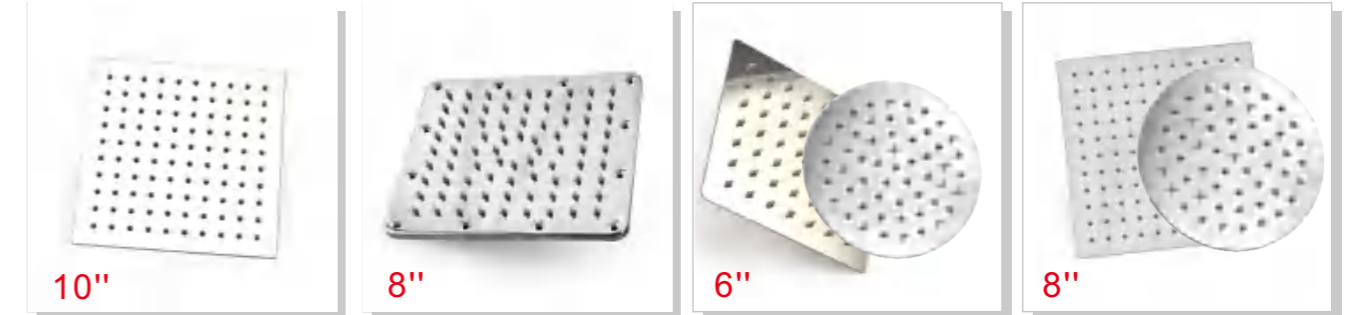

GZSDS43027 $5.30 Weight: 720g Material: SUS 304 Single package size: 260*260*55mm Outer box size: 570*540*540mm Quantity / box: 40 pieces	GZJMS4180125-8 $2.70 Weight: 485g Material: Stainless steel Single package size: 210*210*60mm Outer box size: 630*430*640mm Quantity / box: 60 pieces	GZSLSO8508105-6 $1.60 Weight: S250g / R220g Material: stainless steel Single package size: 158*158*60mm Outer box size: 540*490*640mm Quantity / box: 120 pieces	GZ630073-8 $1.85 Weight: S420g / R360g Material: stainless steel Single package size: 210*210*60mm Outer box size: 630*430*640mm Quantity / box: 60 pieces