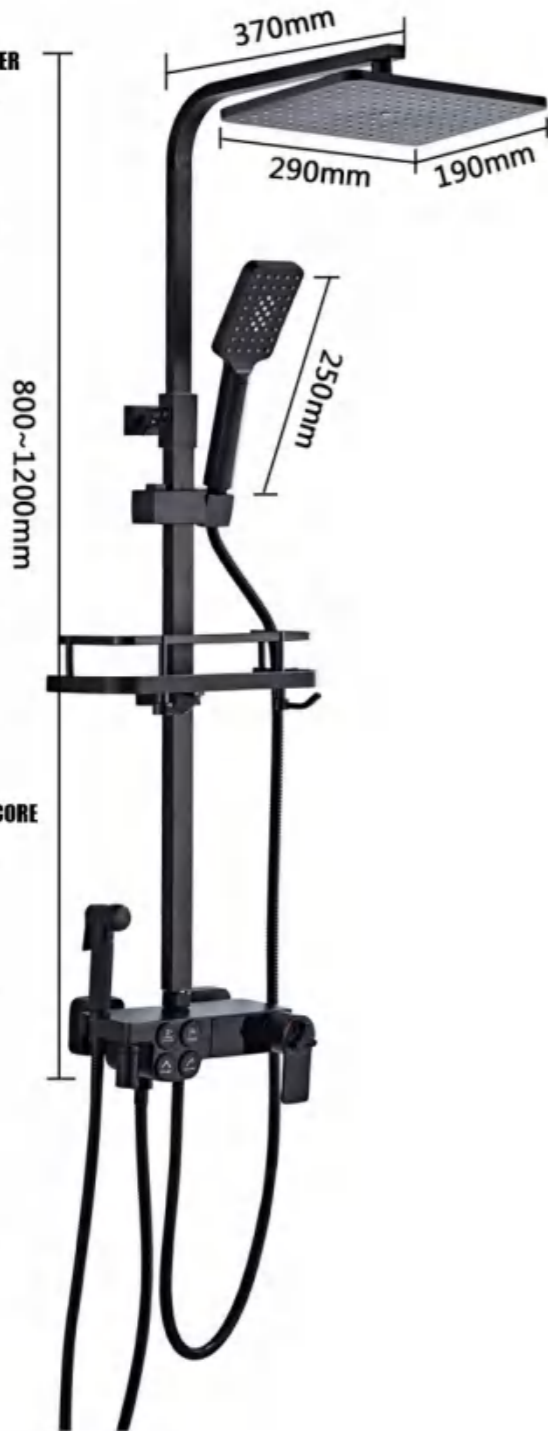

PRODUCT PARAMETERS

PRODUCT NAME
FOUR-GEAR DIGITAL DISPLAY THERMOSTATIC SHOWER

FAUCET MATERIAL
BRASS

TOP SPRAYER MATERIAL
ABS

HAND SHOWER MATERIAL
ABS

L PIPE
THICK STAINLESS STEEL

STRAIGHT PIPE THICKNESS
1.0 MM

VALVE CORE
CERAMIC CHIP SEALING VALVE CORE

BUBBLER
WATER-SAVING BUBLER

ADAPTER
304 STAINLESS STEEL

SURFACE
BAKING VARNISH CRAFT

TEXTURED
MATTE TEXTURED

GZHS20230227003
$55.00

Weight: 5Kg
Material: Brass Body
Single package size: 745*315*135mm
Outer box size: 770*330*700mm
Quantity / box: 5 pieces