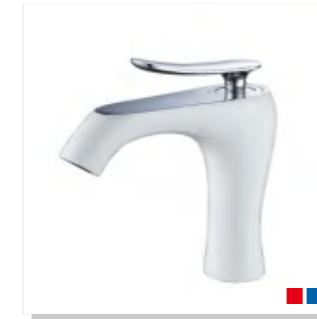

Gz10960120 $21.60
Weight: 1100g
Material: Brass
Single package size: 250*190*70mm
Outer box size: 520*390*440mm
Quantity / box: 24 pieces