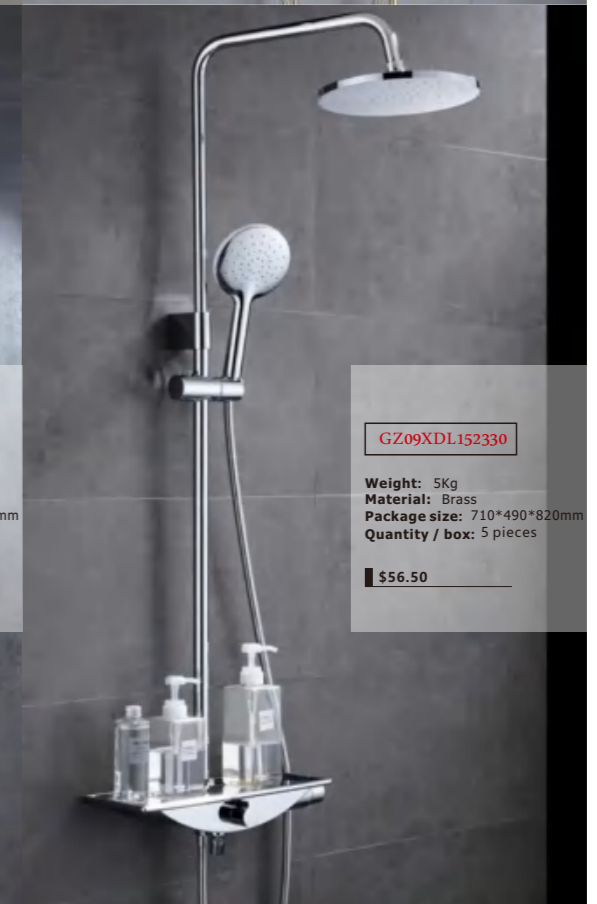

GZ09XDL144430

GZ09XDL152330

Weight: 5Kg
Material: Brass
Package size: 710*490*820mm
Quantity / box: 5 pieces

$56.50

MCBKRPDIO®