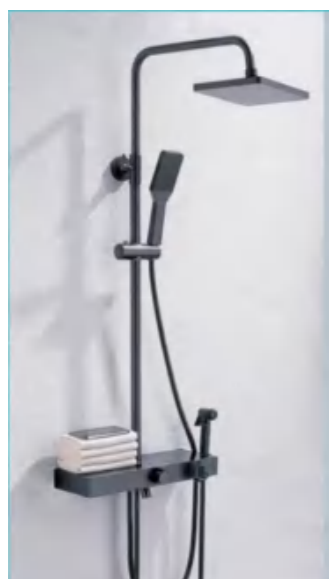

GZA13906

Weight: 5Kg
Material: Brass
Body size: 410*140*48mm
Outer box size: 710*490*820mm
Quantity / box: 5 pieces

$63.00