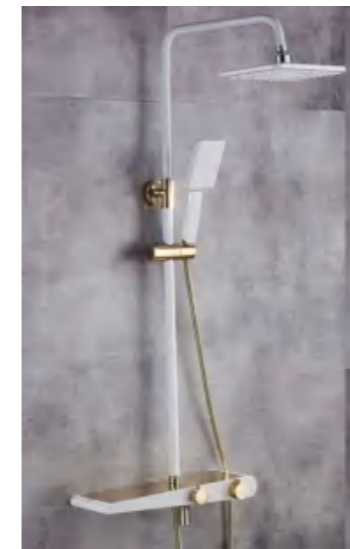

GZ09XDL108360

Weight: 5Kg
Material: Brass
Package size: 710*490*820mm
Quantity / box: 5 pieces

$63.00