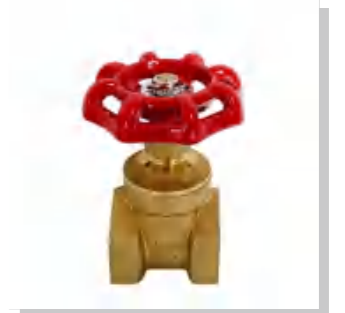

GZABYB276078 $1.35
Function: Exposed straight-through valve
Weight: 270g
Material: Brass
Single package size: 250*190*70mm
Outer box size: 520*390*440mm
Quantity / Ctn: 96 pieces