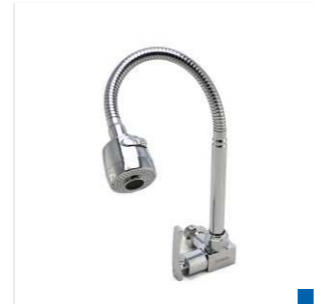

GZZHYZ51075 $3.60
Weight: 250g
Material: Zinc alloy
Single package size: 330*170*75mm
Outer box size: 700*340*400mm
Quantity / box: 40 pieces