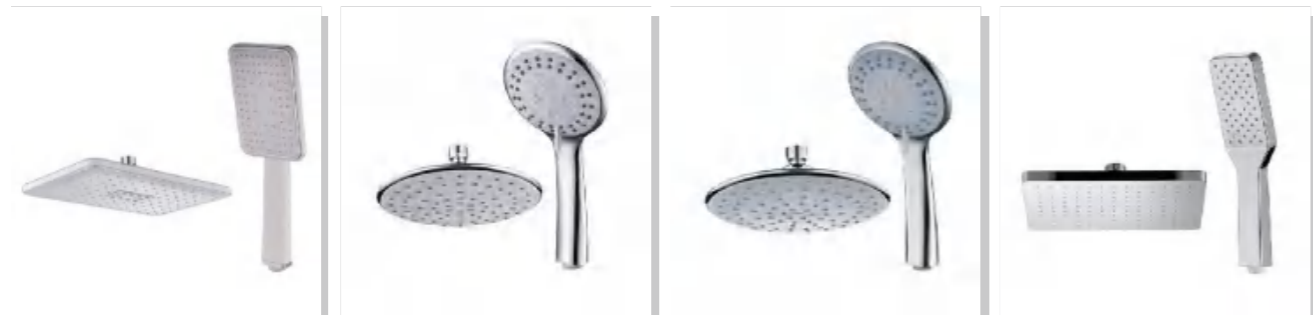

GZ22JY6610 $4.12	GZ23JY6611 $4.30	GZ23JY6612 $4.30	GZ23JY6613 $4.30
Weight: Material: ABS plastic Single package size: none Outer box size: 720*480*720mm Quantity / box: 100 pieces	Weight: Material: ABS plastic Single package size: none Outer box size: 720*480*720mm Quantity / box: 100 pieces	Weight: Material: ABS plastic Single package size: none Outer box size: 720*480*720mm Quantity / box: 100 pieces	Weight: Material: ABS plastic Single package size: none Outer box size: 720*480*720mm Quantity / box: 100 pieces