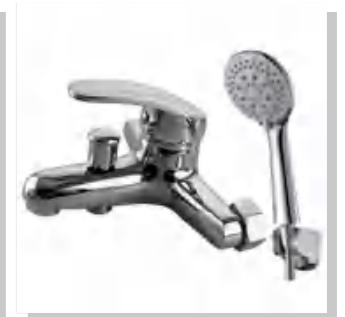

GZZHB1248034 \$11.00
 Weight: 1230g
 Material: Brass
 Single package size: 200*160*140mm
 Outer box size: 620*340*440mm
 Quantity / box: 18 pieces

GZSHB3800335 \$13.00
 Function: Shower Faucet With Hand Shower
 Weight: 550g
 Material: Brass
 Single package size: 200*160*140mm
 Outer box size: 620*340*440mm
 Quantity / Ctn: 18 pieces