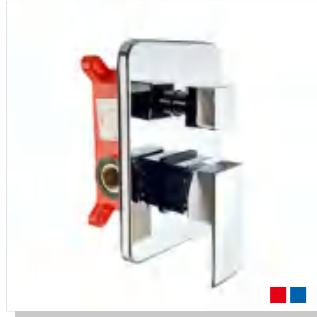

GZHLB132892S $19.50
Weight: 1320g
Material: Brass
Single package size: 220*170*140mm
Outer box size: 510*455*440mm
Quantity / box: 18 pieces