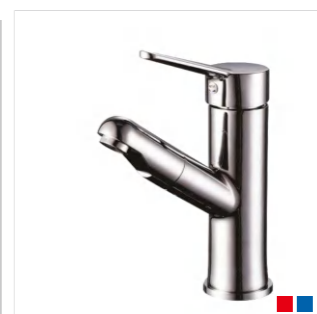

GZMA668028 $6.85
Weight: 670g
Material: Stainless steel
Single package size: 250*190*70mm
Outer box size: 520*390*440mm
Quantity / box: 24 pieces