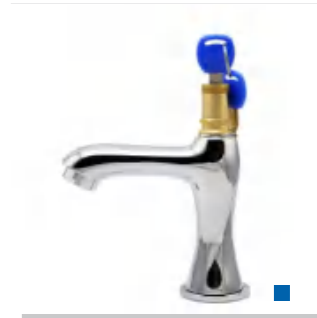

GZ358SH145 $4.55
Weight: 365g
Material: Brass
Single package size: 162*125*52mm
Outer box size: 560*290*410mm
Quantity / box: 60 pieces

MCBKRPDIO®