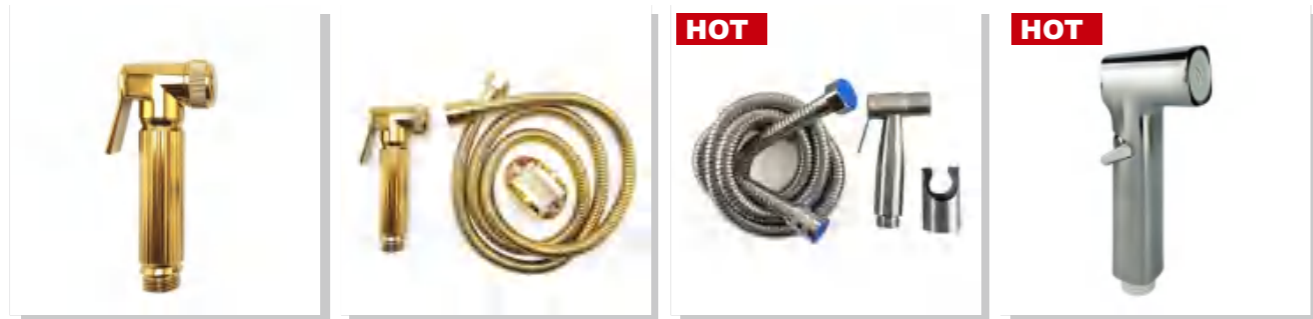

Handheld bidet

GZJCB1780155 \$3.00	GZJCC1780145 \$2.95	GZJCG1780165 \$3.15	GZPJC62013 \$1.80
Weight: 175g Material: Zinc alloy Single package size: 220*162*50mm Outer box size: 500*450*270mm Quantity / box: 150 pieces	Weight: 175g Material: Zinc alloy Single package size: 220*162*50mm Outer box size: 500*450*270mm Quantity / box: 150 pieces	Weight: 175g Material: Zinc alloy Single package size: 220*162*50mm Outer box size: 500*450*270mm Quantity / box: 150 pieces	Weight: 60g Material: Plastic Single package size: 220*162*50mm Outer box size: 500*450*270mm Quantity / box: 150 pieces