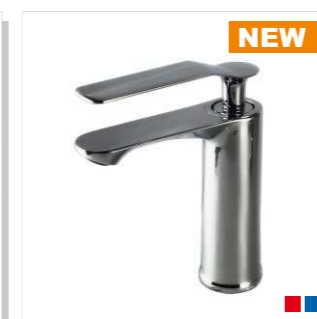

GZNT90023C $5.80
Description: Chrome Mixer Basin Faucet
Weight: 950g
Material: Zinc alloy
Single package size: 250*190*70mm
Outer box size: 520*390*440mm
Quantity / Ctn: 24 pieces