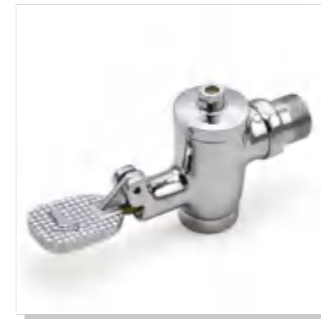

GZHY0050 $9.50
Weight: 770g
Material: Brass
Single package size: 200*160*80mm
Outer box size: 620*340*440mm
Quantity / box: 30 pieces