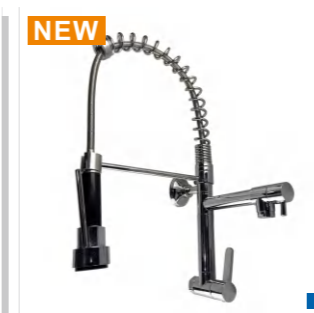

GZSHB1388090 $16.50
Function: Single Cold Kitchen Faucet
Weight: 1500g
Material: Brass
Single package size: 585*295*60mm
Outer box size: 600*310*620mm
Quantity / Ctn: 10 pieces