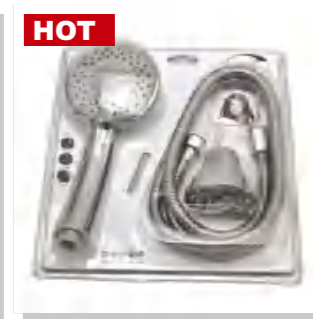

HOT

GZP125 $2.25
Weight: 415g
Material: ABS plastic
Single package size: Blister Packaging
Outer box size: 920*540*540mm
Quantity / box: 80 pieces