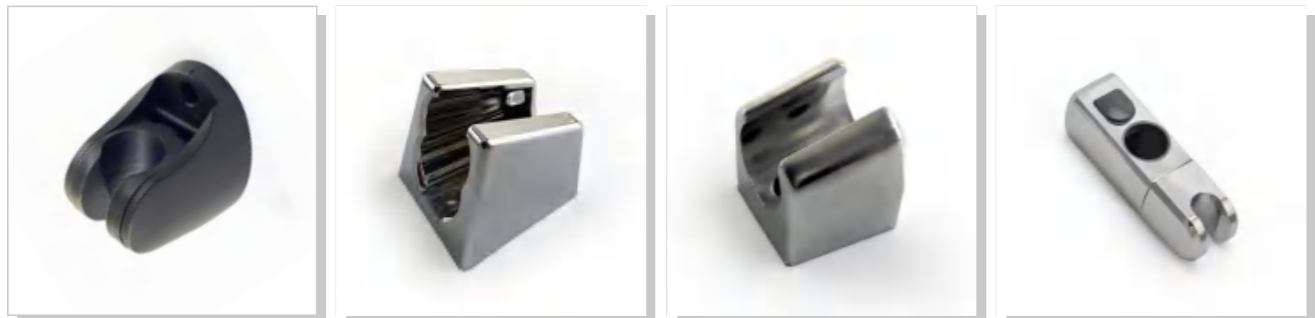

HAND SHOWER HOLD
 支架系列 >>>

GZJY018 \$0.35	GZJY025 \$0.60	GZJY043021K \$0.42	GZJY4626 \$0.44
Weight: 42g Material: ABS plastic Single package size: none Outer box size: 560*290*410mm Quantity / box: 400 pieces	Weight: 43g Material: Plastic Single package size: none Outer box size: 560*290*410mm Quantity / box: 400 pieces	Weight: 45g Material: ABS plastic Single package size: none Outer box size: 560*290*410mm Quantity / box: 400 pieces	Weight: 45g Material: ABS plastic Single package size: none Outer box size: 560*290*410mm Quantity / box: 400 pieces