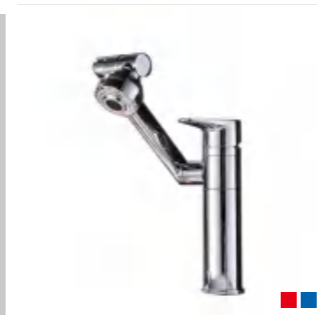

GZMK110HL93 $24.85
Weight:
Material: Brass
Single package size: 250*190*70mm
Outer box size: 520*390*440mm
Quantity / box: 24 pieces