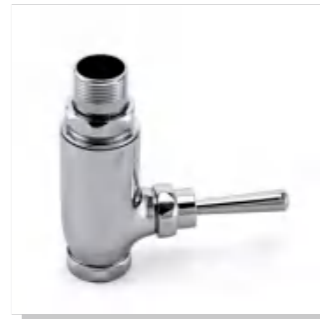

GZ98147205266550 $9.00
Weight: 650g
Material: Brass
Single package size: 200*160*80mm
Outer box size: 620*340*440mm
Quantity / box: 30 pieces