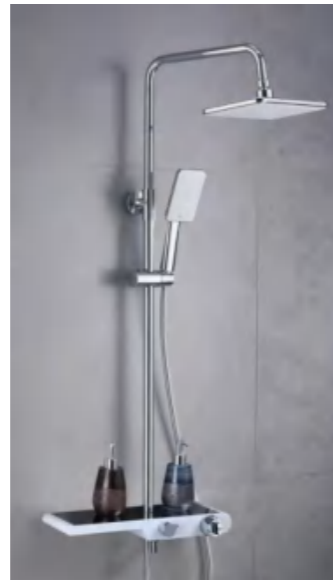

GZC13604

Weight: 5Kg
Material: Brass
Body size: 445*140*53mm
Outer box size: 710*490*820mm
Quantity / box: 5 pieces

$54.00