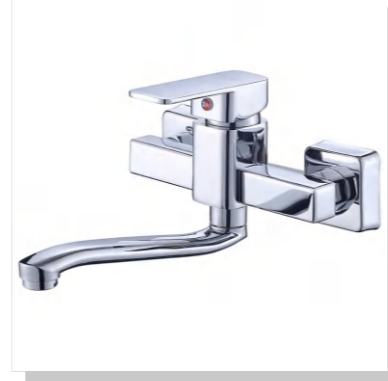

GZPL8990 $13.20
Weight: 1275g
Material: Zinc alloy
Single package size: 200*160*140mm
Outer box size: 620*340*440mm
Quantity / box: 18 pieces