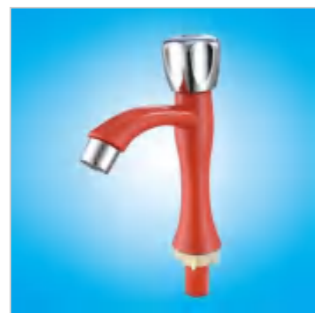

GZ208ZY502 $1.00
Weight: 208g
Material: Plastic steel/core
Single package: valve bag
Outer box size: 520*400*440mm
Quantity / box: 100 pieces