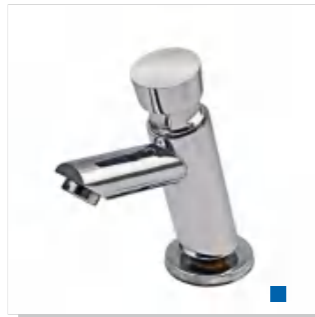

GZZX51120 $7.00
Weight: 510g
Material: Brass
Single package size: 162*125*52mm
Outer box size: 560*290*410mm
Quantity / box: 60 pieces