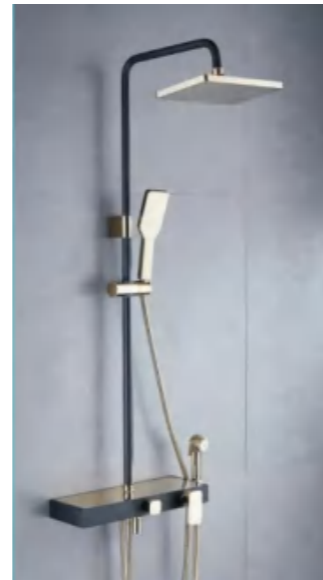

GZD13504

Weight: 5Kg
Material: Brass
Body size: 410*140*48mm
Outer box size: 710*490*820mm
Quantity / box: 5 pieces

$56.50