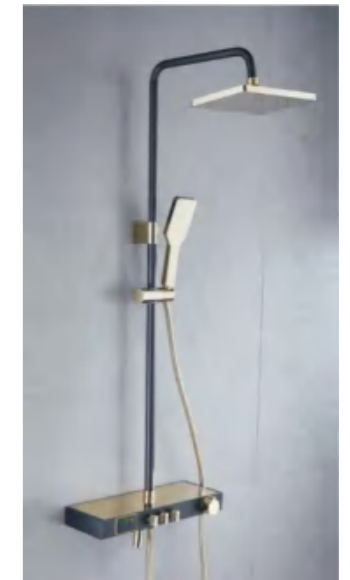

GZC13907

Weight: 5Kg
Material: Brass
Body size: 410*140*48mm
Outer box size: 710*490*820mm
Quantity / box: 5 pieces

$63.00