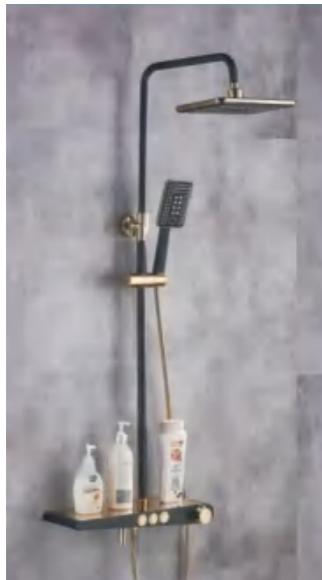

\$73.00

GZ09XDL152330

Weight: 5Kg
Material: Brass
Package size: 710*490*820mm
Quantity / box: 5 pieces

\$56.50

MCBKRPDIO®

GZE13504

Weight: 5Kg
 Material: Brass
 Body size: 445*140*53mm
 Outer box size: 710*490*820mm
 Quantity / box: 5 pieces