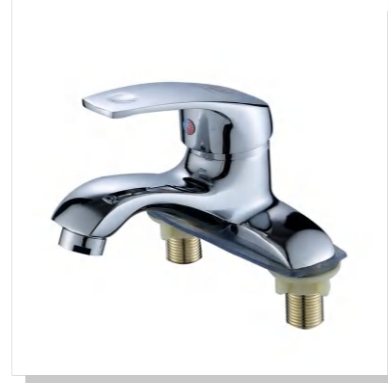

GZBSH430275 $7.75
Weight: 430g
Material: Brass
Single package size: 200*160*140mm
Outer box size: 620*340*440mm
Quantity / box: 18 pieces