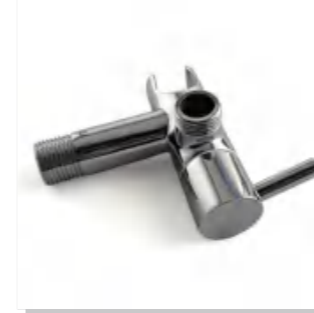

GZMDB228019 $4.10
Function: With bracket angle valve
Weight: 225g
Material: Brass
Single package size: 162*128*52mm
Outer box size: 560*295*405mm
Quantity / Ctn: 60 pieces