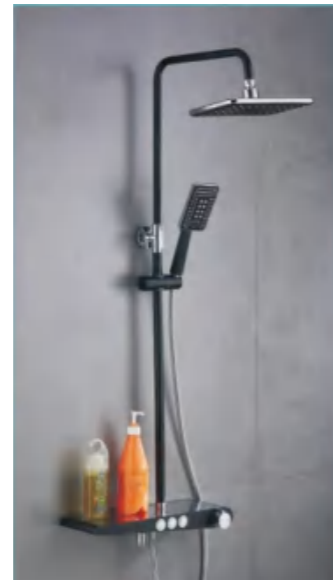

GZE13505

Weight: 5Kg
Material: Brass
Body size: 445*140*53mm
Outer box size: 710*490*820mm
Quantity / box: 5 pieces

$55.00