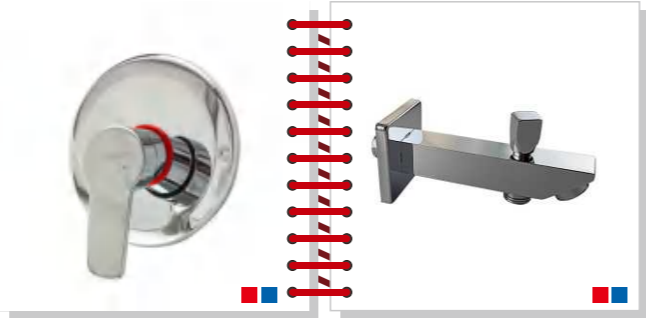

GZHLB448022 $8.20
Function: Dual-purpose shower outlet
Weight: 445g
Material: Brass
Single package size: 162*128*52mm
Outer box size: 560*290*410mm
Quantity / Ctn: 60 pieces

GZHLB718026 $6.80
Function: Concealed shower
Weight: 730g
Material: Brass
Single package size: 220*170*140mm
Outer box size: 510*455*410mm
Quantity / Ctn: 18 pieces