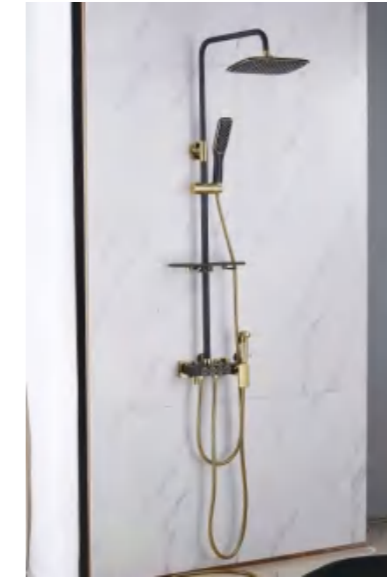

GZOYW1148215

Weight: 5Kg
Material: Brass
Single package size: 380*550*165mm
Outer box size: 780*570*850mm
Quantity / box: 10 pieces

$34.20