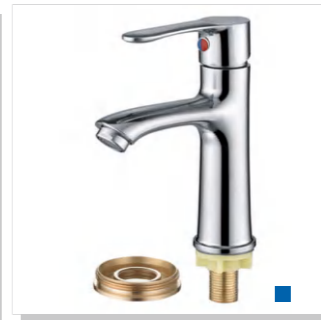

GZYZB678039 \$7.75
 Weight: 675g
 Material: Brass
 Single package size: 250*190*70mm
 Outer box size: 520*390*440mm
 Quantity / box: 48 pieces

GZBS4003026 \$4.75
 Weight: 500g
 Material: Brass alloy
 Single package size: 250*190*70mm
 Outer box size: 520*390*440mm
 Quantity / box: 48 pieces