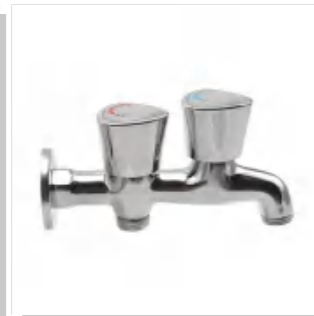

GZ408JT175 $3.80
Weight: 410g
Material: Brass
Single package size: 124*108*30mm
Outer box size: 640*330*450mm
Quantity / box: 200 pieces