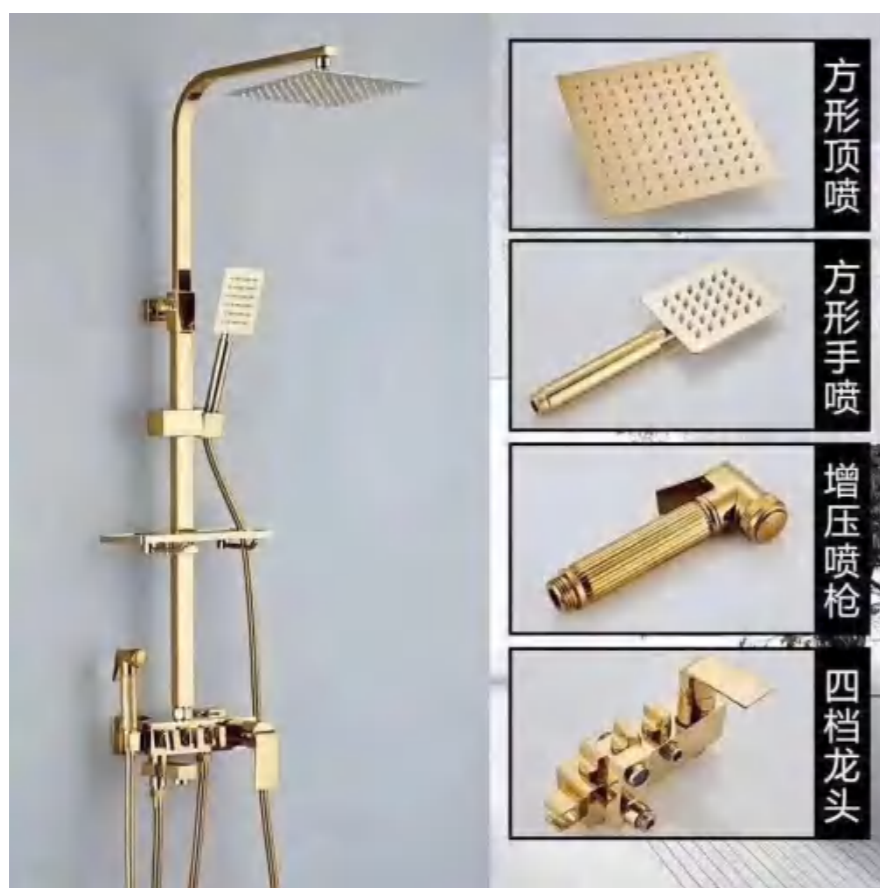

GZOYW1998340
Weight: 5Kg
Material: Brass
Single package size: 380*550*165mm
Outer box size: 780*570*850mm
Quantity / box: 10 pieces
$54.00