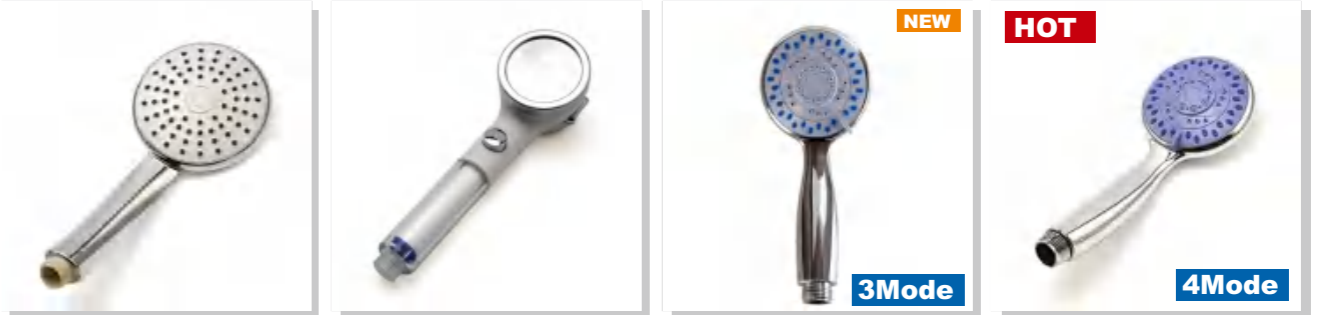

GZJY88035 $0.77 Description: Single Mode Hand Shower Weight: 93g Material: ABS plastic Single package size: Bubble bag Outer box size: 660*430*490mm Quantity / Ctn: 200 pieces	GZJY227095 $1.65 Description: 3 Modes Hand Shower Weight: 220g Material: ABS plastic Single package size: Bubble bag Outer box size: 660*430*490mm Quantity / Ctn: 200 pieces	GZLSXQP0240 $0.55 Description: 3 Modes Hand Shower Weight: 90g Material: ABS plastic Single package size: Bubble bag Outer box size: 660*430*490mm Quantity / Ctn: 200 pieces	GZLSXQP0240 $0.55 Description: 4 Modes Hand Shower Weight: 90g Material: ABS plastic Single package size: Bubble bag Outer box size: 660*430*490mm Quantity / Ctn: 200 pieces