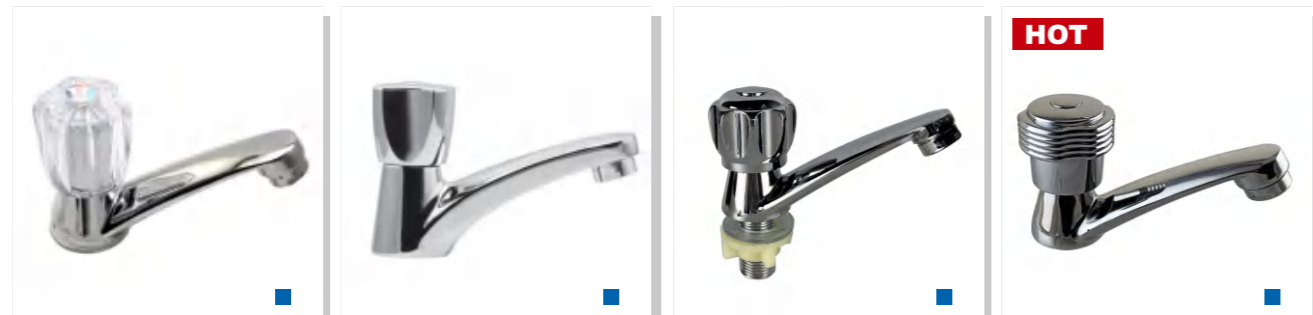

GZLM12042105 $1.45 Weight: 185g Material: Zinc alloy Single package size: 200*160*140mm Outer box size: 620*340*440mm Quantity / box: 144 pieces	GZD99XX086ZX076 $2.90 Weight: 400g Material: Zinc alloy Single package size: 200*160*140mm Outer box size: 620*340*440mm Quantity / box: 90 pieces (34.6kgs)	GZZLS12515842-3 $1.30 Weight: 125g Material: Zinc alloy Single package size: 200*160*140mm Outer box size: 620*340*440mm Quantity / box: 144 pieces	GZBSZ105050 $1.30 Weight: 163g Material: Zinc alloy Single package size: 200*160*140mm Outer box size: 620*340*440mm Quantity / box: 144 pieces