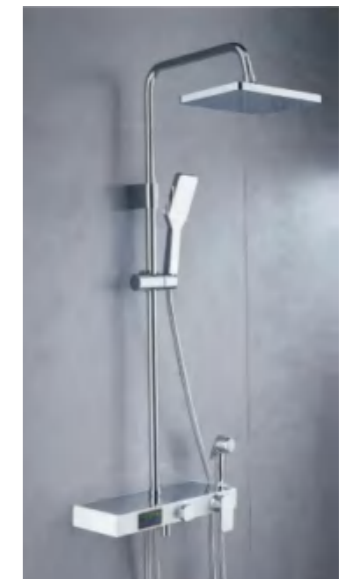

GZC13901

Weight: 5Kg
Material: Brass
Body size: 410*140*48mm
Outer box size: 710*490*820mm
Quantity / box: 5 pieces

$63.00