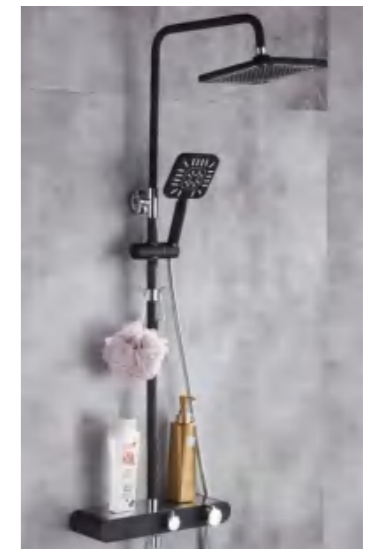

GZ09XDL115330

Weight: 5Kg
Material: Brass
Package size: 710*490*820mm
Quantity / box: 5 pieces

$56.50

MCBKRPDIO®