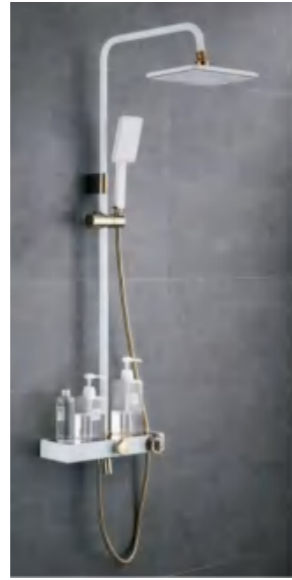

GZC13103

Weight: 5Kg
Material: Brass
Body size: 350*120*50mm
Outer box size: 710*490*820mm
Quantity / box: 5 pieces

$50.00