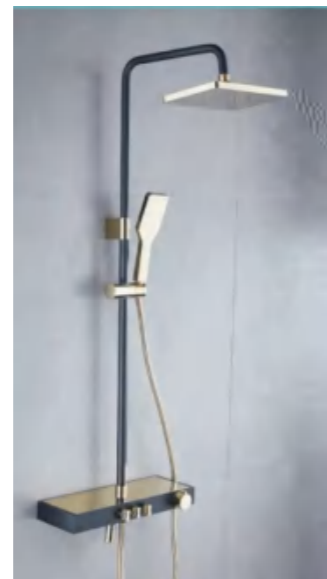

GZD13406

Weight: 5Kg
Material: Brass
Body size: 410*140*48mm
Outer box size: 710*490*820mm
Quantity / box: 5 pieces

$57.50