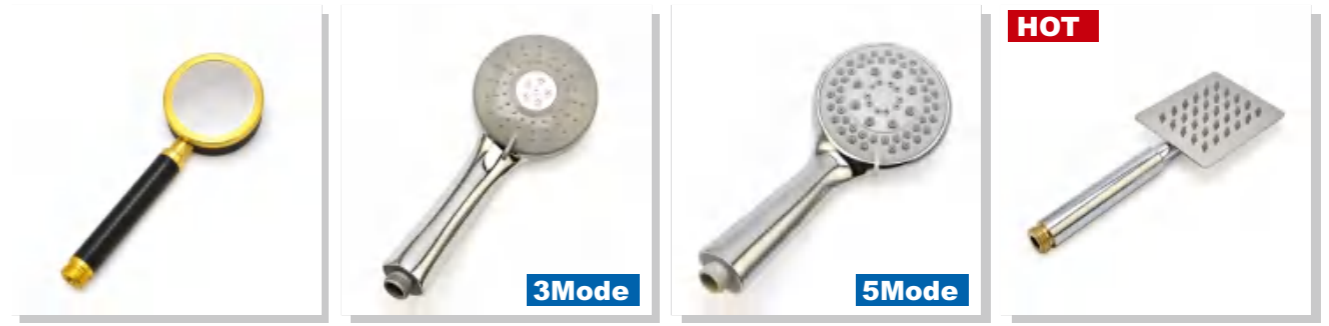

GZ146JYL75 $1.35 Weight: 145g Material: SUS 304 Single package size: Bubble bag Outer box size: 660*430*490mm Quantity / box: 200 pieces	GZ148JY058 $1.08 Weight: 148g Material: ABS plastic Single package size: Bubble bag Outer box size: 660*430*490mm Quantity / box: 200 pieces	GZ152LS46UV3 $0.87 Weight: 150g Material: ABS plastic Single package size: Bubble bag Outer box size: 660*430*490mm Quantity / box: 200 pieces	GZ156LS0806 $1.45 Weight: 155g Material: SUS 304 Single package size: Bubble bag Outer box size: 660*430*490mm Quantity / box: 200 pieces