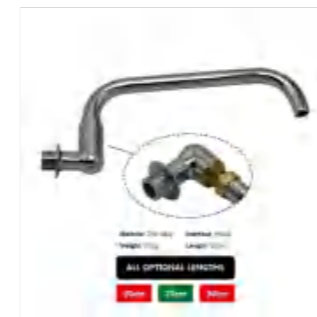

GZSF208018 $4.10
Weight: 230g
Material: Zinc alloy
Single package size: 420*230*75mm
Outer box size: 660*380*450mm
Quantity / box: 144 pieces