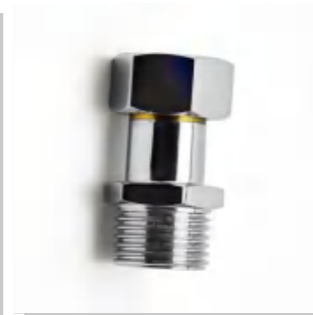

GZMD58D65 $1.44
Weight: 55g
Material: Brass
Single package size:
Outer box size:
Quantity / box: