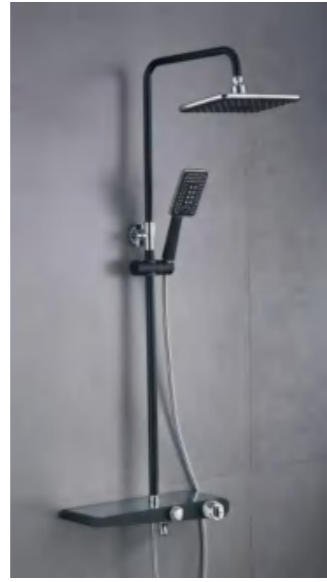

GZB13604

Weight: 5Kg
Material: Brass
Body size: 445*140*53mm
Outer box size: 710*490*820mm
Quantity / box: 5 pieces

$59.00