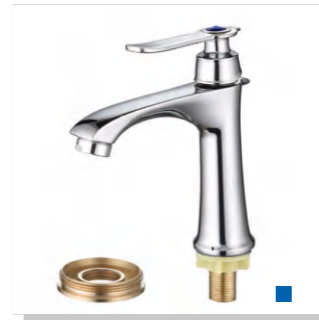

GZBS4003026 $4.75
Weight: 500g
Material: Brass alloy
Single package size: 250*190*70mm
Outer box size: 520*390*440mm
Quantity / box: 48 pieces