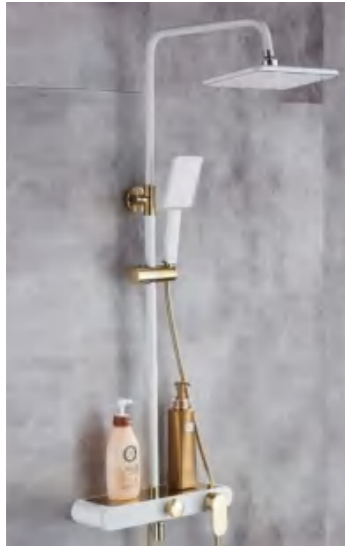

\$72.50

GZ09XDL115330

Weight: 5Kg
Material: Brass
Package size: 710*490*820mm
Quantity / box: 5 pieces

\$56.50

MCBKRPDIO®

GZ09XDL117360

Weight: 5Kg
Material: Brass
Package size: 710*490*820mm
Quantity / box: 5 pieces