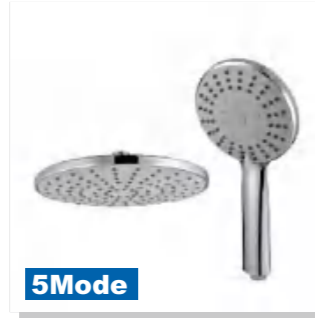

GZ22JY6628 $4.12
Weight:
Material: ABS plastic
Single package size: none
Outer box size: 720*480*720mm
Quantity / box: 100 pieces