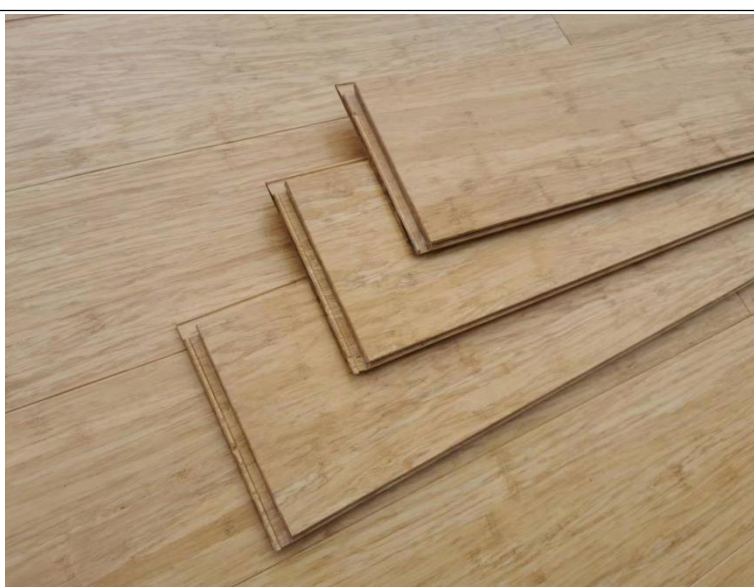

| | | |
|---|---|--|
|  |  |  |
|  |  |  |
| <p>Loose Lay LVT floor</p> | <p>DRY BACK LVT FLOOR</p> | <p>SELF-ADHESIVE LVT FLOOR</p> |

4. Bamboo Flooring 普竹和重竹地板

| | |
|--|-------------------|
| Wholesale durable Bamboo Decking Horizontal Vertical Strand Woven Type solid Bamboo Flooring | |
| Bamboo Decking Technical Parameter | |
| Density | +/-1200 Kg/m3 |
| Static Bending Strength | 123.8mpa |
| Formaldehyde Emission | 0.2mg/L |
| Fire Rating | Level 1 |
| Biological Durability | Level 1 |
| Modulus Of Elasticity | ≥10000mpa |
| Dip Stripping Property | 5 % |
| Indentation Resistance | ≥ 9.5Kg/mm2 |
| Breaking Strength | 22. 4kn And 600mm |
| Internal Bond Strength | ≥2.0mpa |

5. Engineered Flooring | Sports Flooring

实木地板单独联系，支持各种配置

Directly Concat for more details.....

6. WPC Product

Deckings&wall Panels

7. Bamboo Product

8. Wall Board | Panels&Cladding | pvc sheet

| UV pvc marble sheet | Wpc wall board | Co-construction wpc wall board |
|--|--|--|
|  <p>闪电金</p> |  <p>禅意绿</p> |  <p>莫兰迪白</p> |
|  |  <p>西湖风景</p> |  <p>亮光鱼肚白</p> |
|  |  <p>亮光鱼肚白</p> | <p>Support more colors</p> |