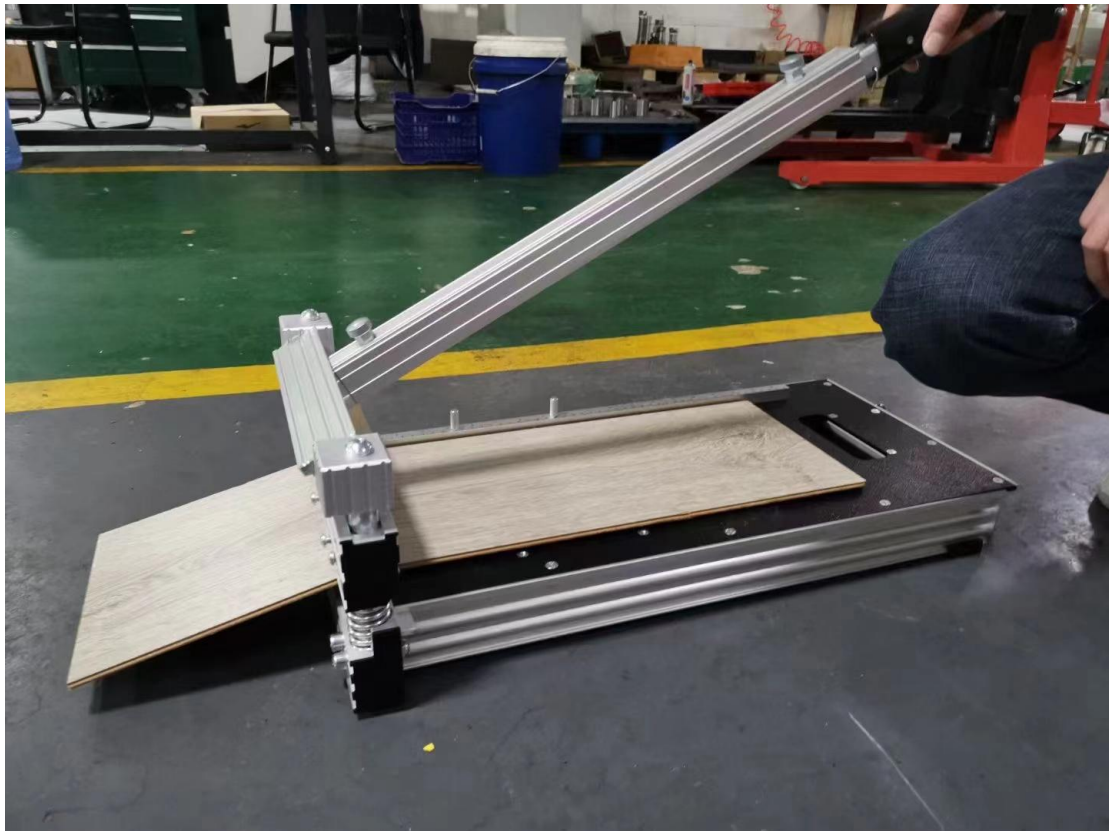

14. Flooring cutter