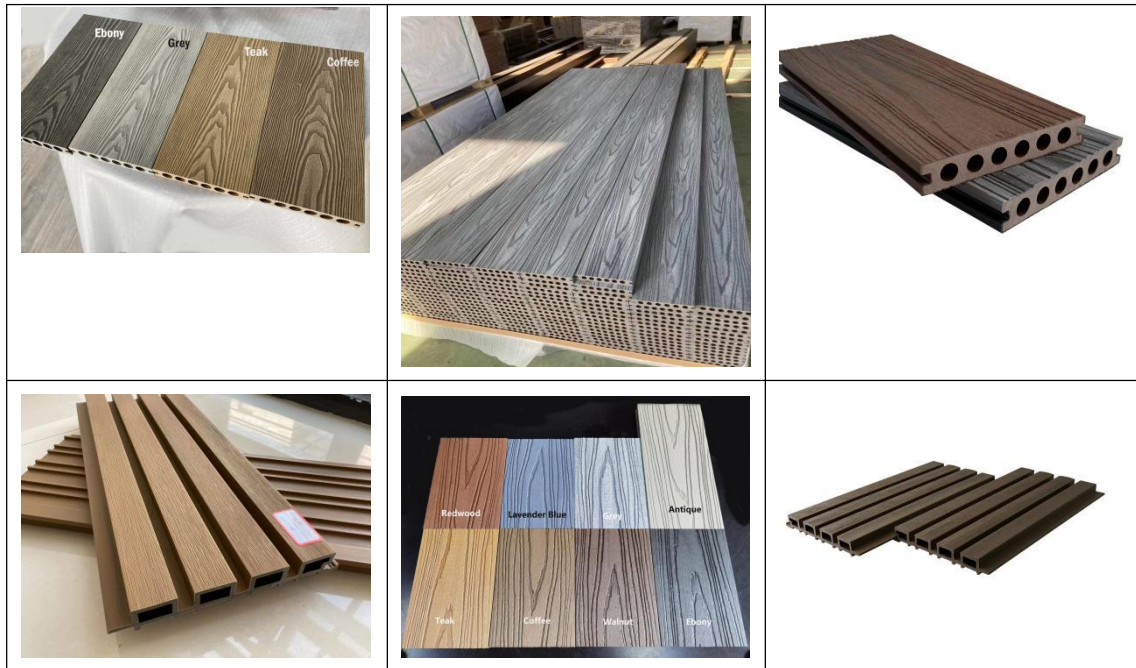

2. SPC Flooring | Vinyl Flooring 石塑地板 | 石晶地板

| | |
|--|--|
| Eco-friendly luxury hybrid click vinyl plank virgin Material PVC LVT RVP spc floor Plastic Flooring rigid vinyl spc flooring | |
| Flooring type | Luxury Vinyl Plank Flooring/spc flooring |
| Thickness | 3.5mm,4mm,4.5mm,5mm,6mm |
| Wear layer | 0.2mm,0.3mm,0.5mm(0.3mm=12mil,0.5mm=20mil) |
| Underlayment | 1mm 1.5mm 2mm EVA /IXPE supported |
| Core materials | 100% virgin new materials |
| Size | 1220*182mm/910*150mm |
| Finish | Double UV-Coating |
| Features | Waterproof,Wear resistant,Anti-slip,Moisture Proof,Fireproof. durable, anti-scratch, anti-bacterail. |
| Lock patent | Supported |
| Warranty | 10 years for commercial and 25 years for residential. |
| Lock type | I4F,UNILIN,valinge |
| Eco-friendly luxury hybrid click vinyl plank virgin Material PVC LVT RVP spc floor Plastic Flooring rigid vinyl spc flooring | |

| | | |
|---|---|--|
|  |  |  |
|  |  |  |
| <p>Loose Lay LVT floor</p> | <p>DRY BACK LVT FLOOR</p> | <p>SELF-ADHESIVE LVT FLOOR</p> |

4. Bamboo Flooring 普竹和重竹地板

| | |
|--|-------------------|
| Wholesale durable Bamboo Decking Horizontal Vertical Strand Woven Type solid Bamboo Flooring | |
| Bamboo Decking Technical Parameter | |
| Density | +/-1200 Kg/m3 |
| Static Bending Strength | 123.8mpa |
| Formaldehyde Emission | 0.2mg/L |
| Fire Rating | Level 1 |
| Biological Durability | Level 1 |
| Modulus Of Elasticity | ≥10000mpa |
| Dip Stripping Property | 5 % |
| Indentation Resistance | ≥ 9.5Kg/mm2 |
| Breaking Strength | 22. 4kn And 600mm |
| Internal Bond Strength | ≥2.0mpa |

5. Engineered Flooring | Sports Flooring

实木地板单独联系，支持各种配置

Directly Concat for more details.....

6. WPC Product

Deckings&wall Panels

7. Bamboo Product

8. Wall Board | Panels&Cladding | pvc sheet

| UV pvc marble sheet | Wpc wall board | Co-construction wpc wall board |
|--|--|--|
|  <p>闪电金</p> |  <p>禅意绿</p> |  <p>莫兰迪白</p> |
|  |  <p>西湖风景</p> |  <p>亮光鱼肚白</p> |
|  |  <p>亮光鱼肚白</p> | <p>Support more colors</p> |