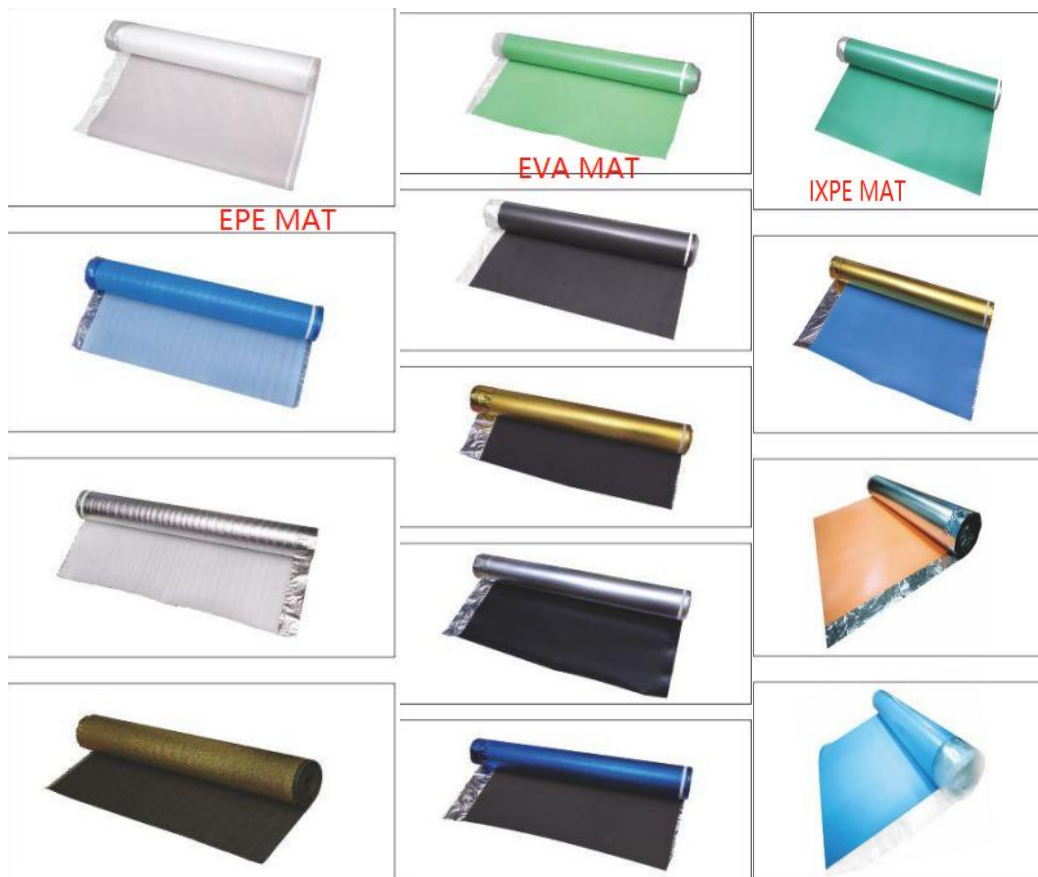

13. Flooring accessories for bamboo flooring/spc flooring/lamiante flooring

Bamboo Flooring Accessories

1. Wall base / Skirting – finishes the space between bamboo flooring and wall.

Horizontal carbonized
Size: 1950×60/92×15mm

Vertical Carbonized
Size: 1950×60/92×15mm

| | |
|---------------------------------|---|
| <p>Skirting 60 墙角板 60</p> |  |
| <p>Skirting 70</p> |  |
| <p>Skirting 80 墙角板 80</p> |  |
| <p>Skirting 80 墙角板 80</p> |  |
| <p>Skirting 90 墙角板 90</p> |  |
| <p>Skirting 100 墙角板 100</p> |  |

14. Flooring cutter

15. EVA IXPE UNDERLAY | decorate films | wear layer paper | original white films for spc floorings | EPE FILMS

EVA & IXPE 分切地垫

16. CARPET UNDERLAY | sponge rubber underlay
17. COMMERCIAL & INDUSTRIAL MAT
18. MDF Sound-absorbing wall panels (YK)