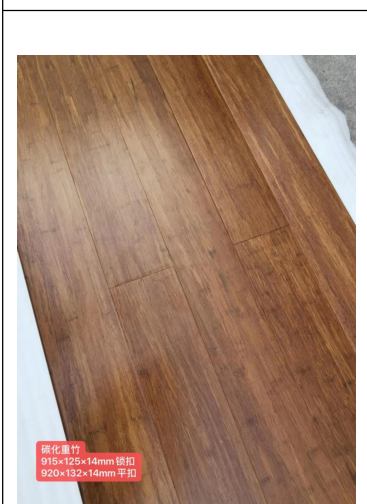

5. Engineered Flooring | Sports Flooring

实木地板单独联系，支持各种配置

Directly Concat for more details.....

6. WPC Product

Deckings&wall Panels

7. Bamboo Product

8. Wall Board | Panels&Cladding | pvc sheet

| UV pvc marble sheet | Wpc wall board | Co-construction wpc wall board |
|--|--|--|
|  <p>闪电金</p> |  <p>禅意绿</p> |  <p>莫兰迪白</p> |
|  |  <p>西湖风景</p> |  <p>亮光鱼肚白</p> |
|  |  <p>亮光鱼肚白</p> | <p>Support more colors</p> |