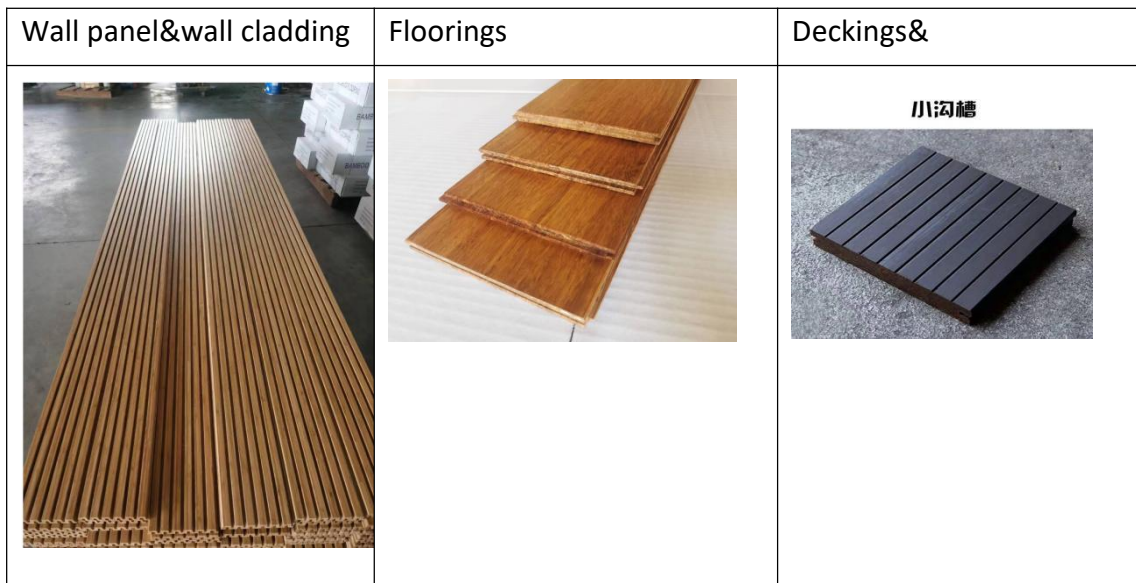

| | | |
|---|---|--|
|  |  |  |
|  |  |  |
| <p>Loose Lay LVT floor</p> | <p>DRY BACK LVT FLOOR</p> | <p>SELF-ADHESIVE LVT FLOOR</p> |

4. Bamboo Flooring 普竹和重竹地板

| | |
|--|-------------------|
| Wholesale durable Bamboo Decking Horizontal Vertical Strand Woven Type solid Bamboo Flooring | |
| Bamboo Decking Technical Parameter | |
| Density | +/-1200 Kg/m3 |
| Static Bending Strength | 123.8mpa |
| Formaldehyde Emission | 0.2mg/L |
| Fire Rating | Level 1 |
| Biological Durability | Level 1 |
| Modulus Of Elasticity | ≥10000mpa |
| Dip Stripping Property | 5 % |
| Indentation Resistance | ≥ 9.5Kg/mm2 |
| Breaking Strength | 22. 4kn And 600mm |
| Internal Bond Strength | ≥2.0mpa |

5. Engineered Flooring | Sports Flooring

实木地板单独联系，支持各种配置

Directly Concat for more details.....

6. WPC Product

Deckings&wall Panels

7. Bamboo Product

8. Wall Board | Panels&Cladding | pvc sheet

| UV pvc marble sheet | Wpc wall board | Co-construction wpc wall board |
|--|--|--|
|  <p>闪电金</p> |  <p>禅意绿</p> |  <p>莫兰迪白</p> |
|  |  <p>西湖风景</p> |  <p>亮光鱼肚白</p> |
|  |  <p>亮光鱼肚白</p> | <p>Support more colors</p> |