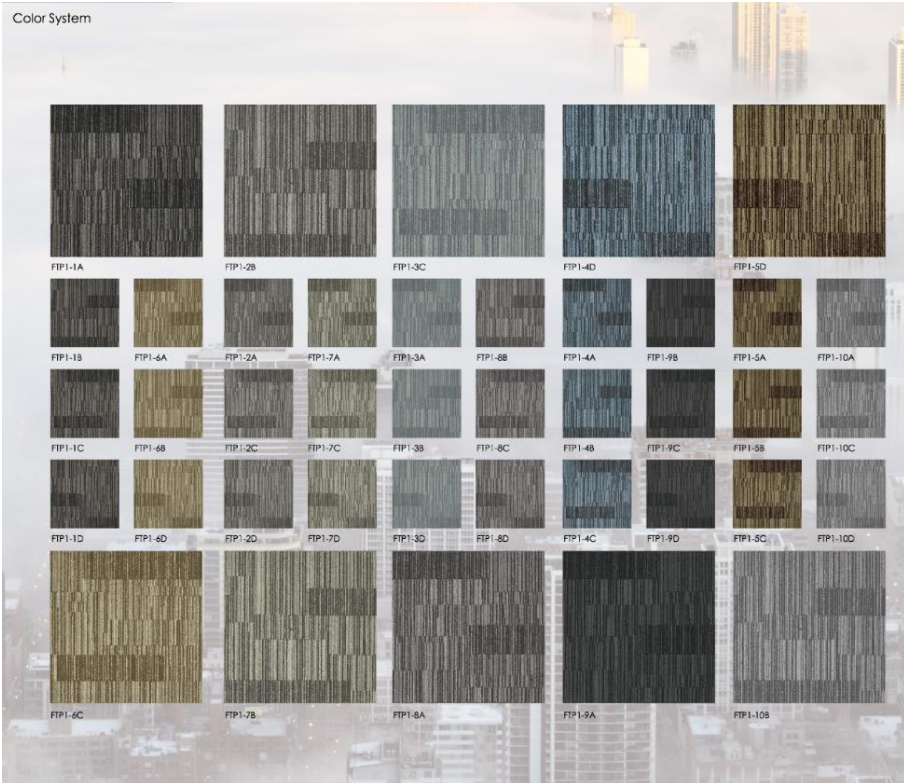

printed
carpet tile