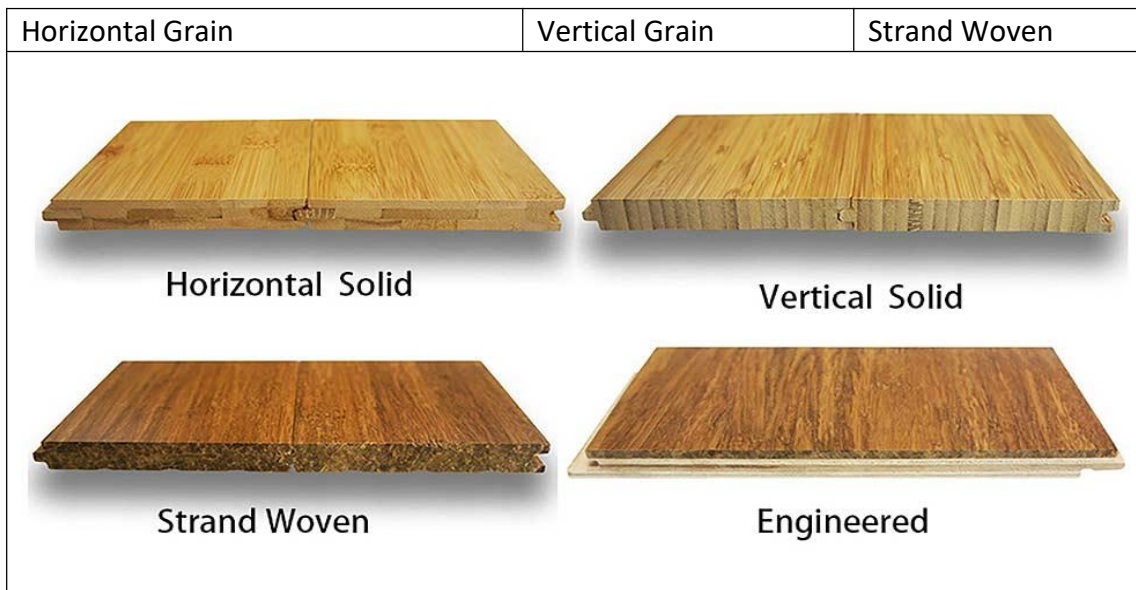

4. Bamboo Flooring 普竹和重竹地板

Wholesale durable Bamboo Decking Horizontal Vertical Strand Woven Type solid Bamboo Flooring	
Bamboo Decking Technical Parameter	
Density	+/-1200 Kg/m3
Static Bending Strength	123.8mpa
Formaldehyde Emission	0.2mg/L
Fire Rating	Level 1
Biological Durability	Level 1
Modulus Of Elasticity	≥10000mpa
Dip Stripping Property	5 %
Indentation Resistance	≥ 9.5Kg/mm2
Breaking Strength	22. 4kn And 600mm
Internal Bond Strength	≥2.0mpa

5. Engineered Flooring | Sports Flooring

实木地板单独联系，支持各种配置

Directly Concat for more details.....