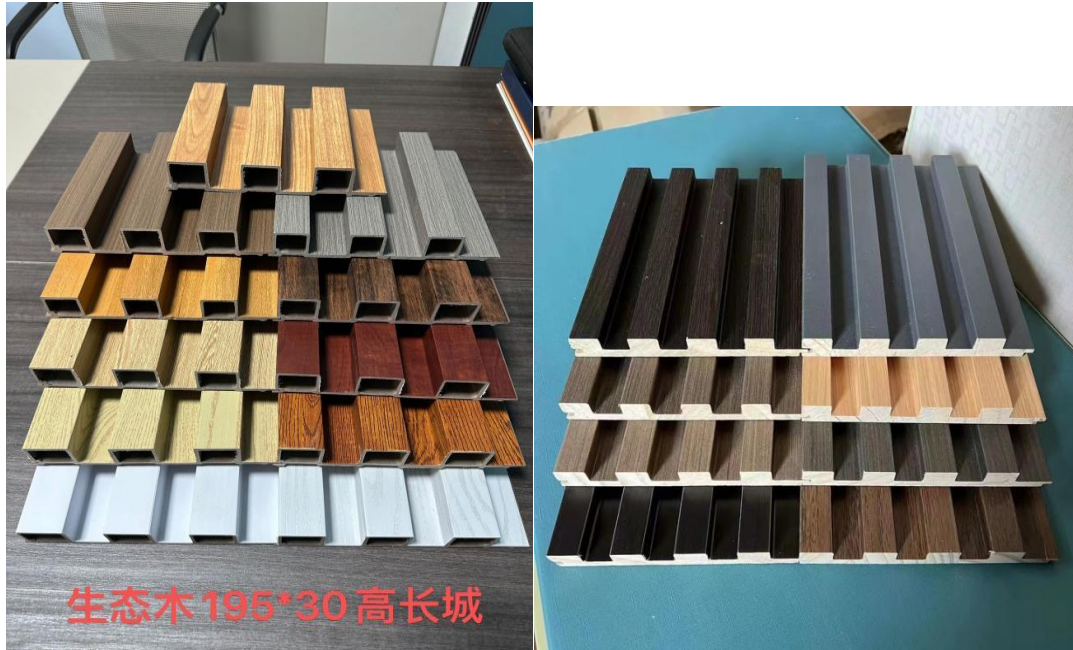

9. WALL PANELS

PVC WALL PANELS

PINE wood wall panels

10. Carpet

Carpet tiles

materials	pic
Polypropylene carpet tile	FP1-1 FP1-2 FP1-3 FP1-4 FP1-6 FP1-10 编码: FP1 尺寸: 50*50cm 25*100cm 毯面: PP 底背: PVC

Support more colors.....