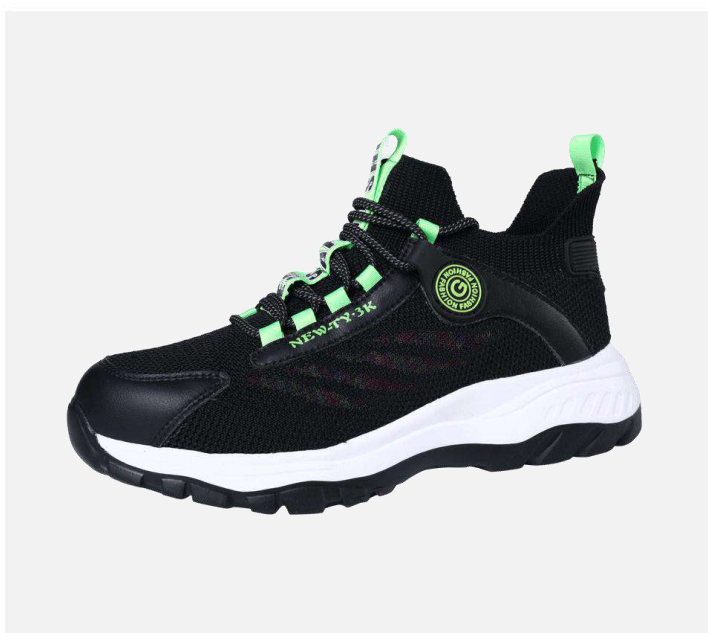

8806

Function: Anti-Smashing Anti-Piercing
Color: Green
Upper: Fly knitting nylon fabric
Toe cap: Steel
Midsole: Kevlar
Outsole: EVA
Lining: Breathable sandwith air mesh
Insole: HI-POLY/EVA
Size: 38-46
US Size: 6-11
MOQ: 1Pair