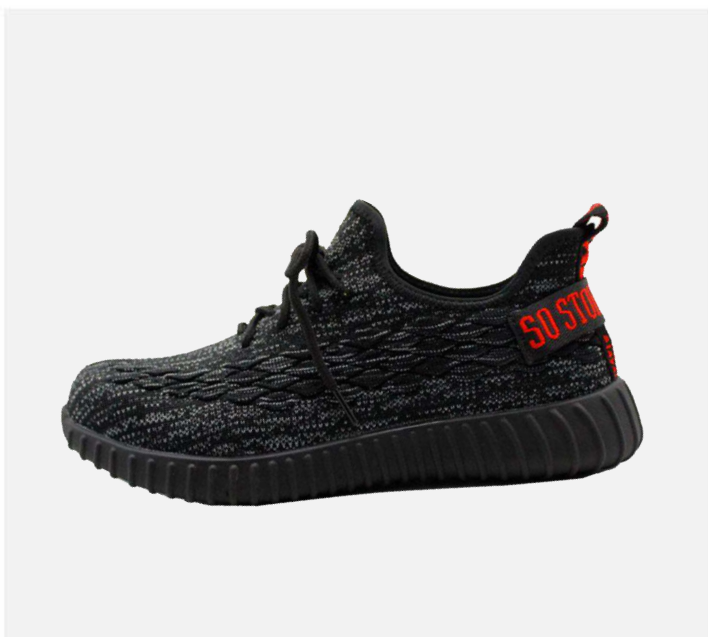

1811

Function: Anti-Smashing Anti-Piercing
Color: Grey
Upper: Fly knitting nylon fabric
Toe cap: Steel
Midsole: Kevlar
Outsole: Rubber
Lining: Breathable sandwith air mesh
Insole: HI-POLY/EVA
Size: 38-44
US Size: 6-9
MOQ: 500 Pairs